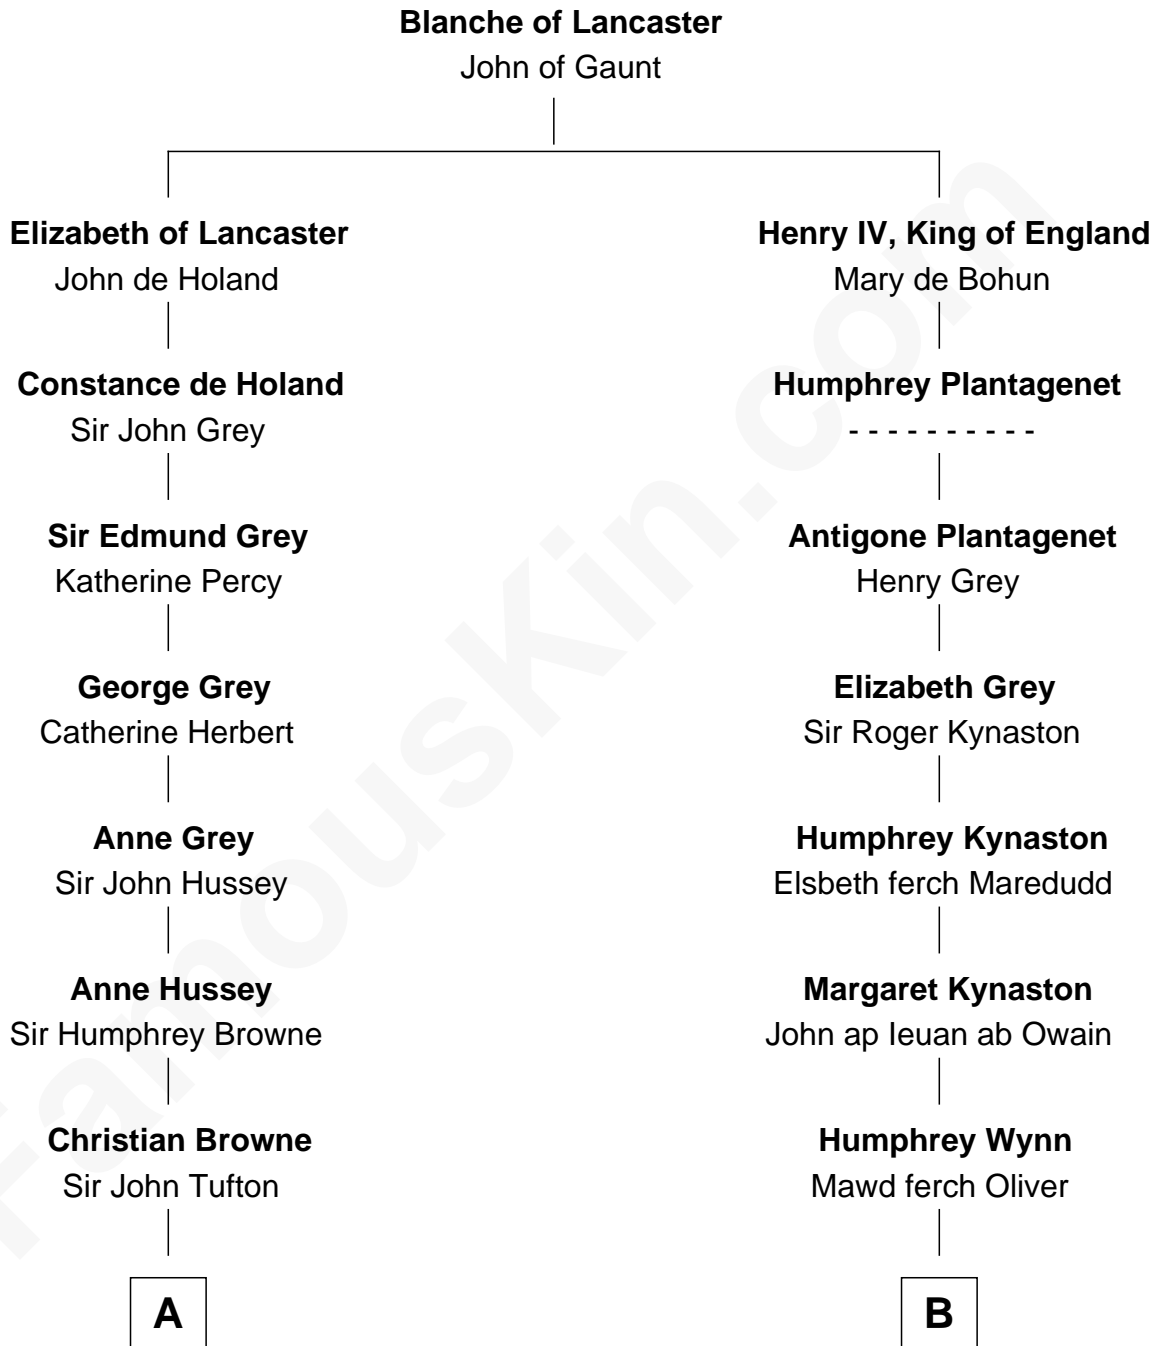

FamousKin.com Relationship Chart of

Lt. Gen. James Brudenell
Leader of the "Charge of the Light Brigade"

14th cousin 5 times removed of

Christopher Reeve
Movie Actor

C

Richard Henry Reeve

Anne Conrad D'Olier

Franklin D'Olier Reeve

Barbara Pitney Lamb

Christopher Reeve

Movie Actor

FamousKin.com