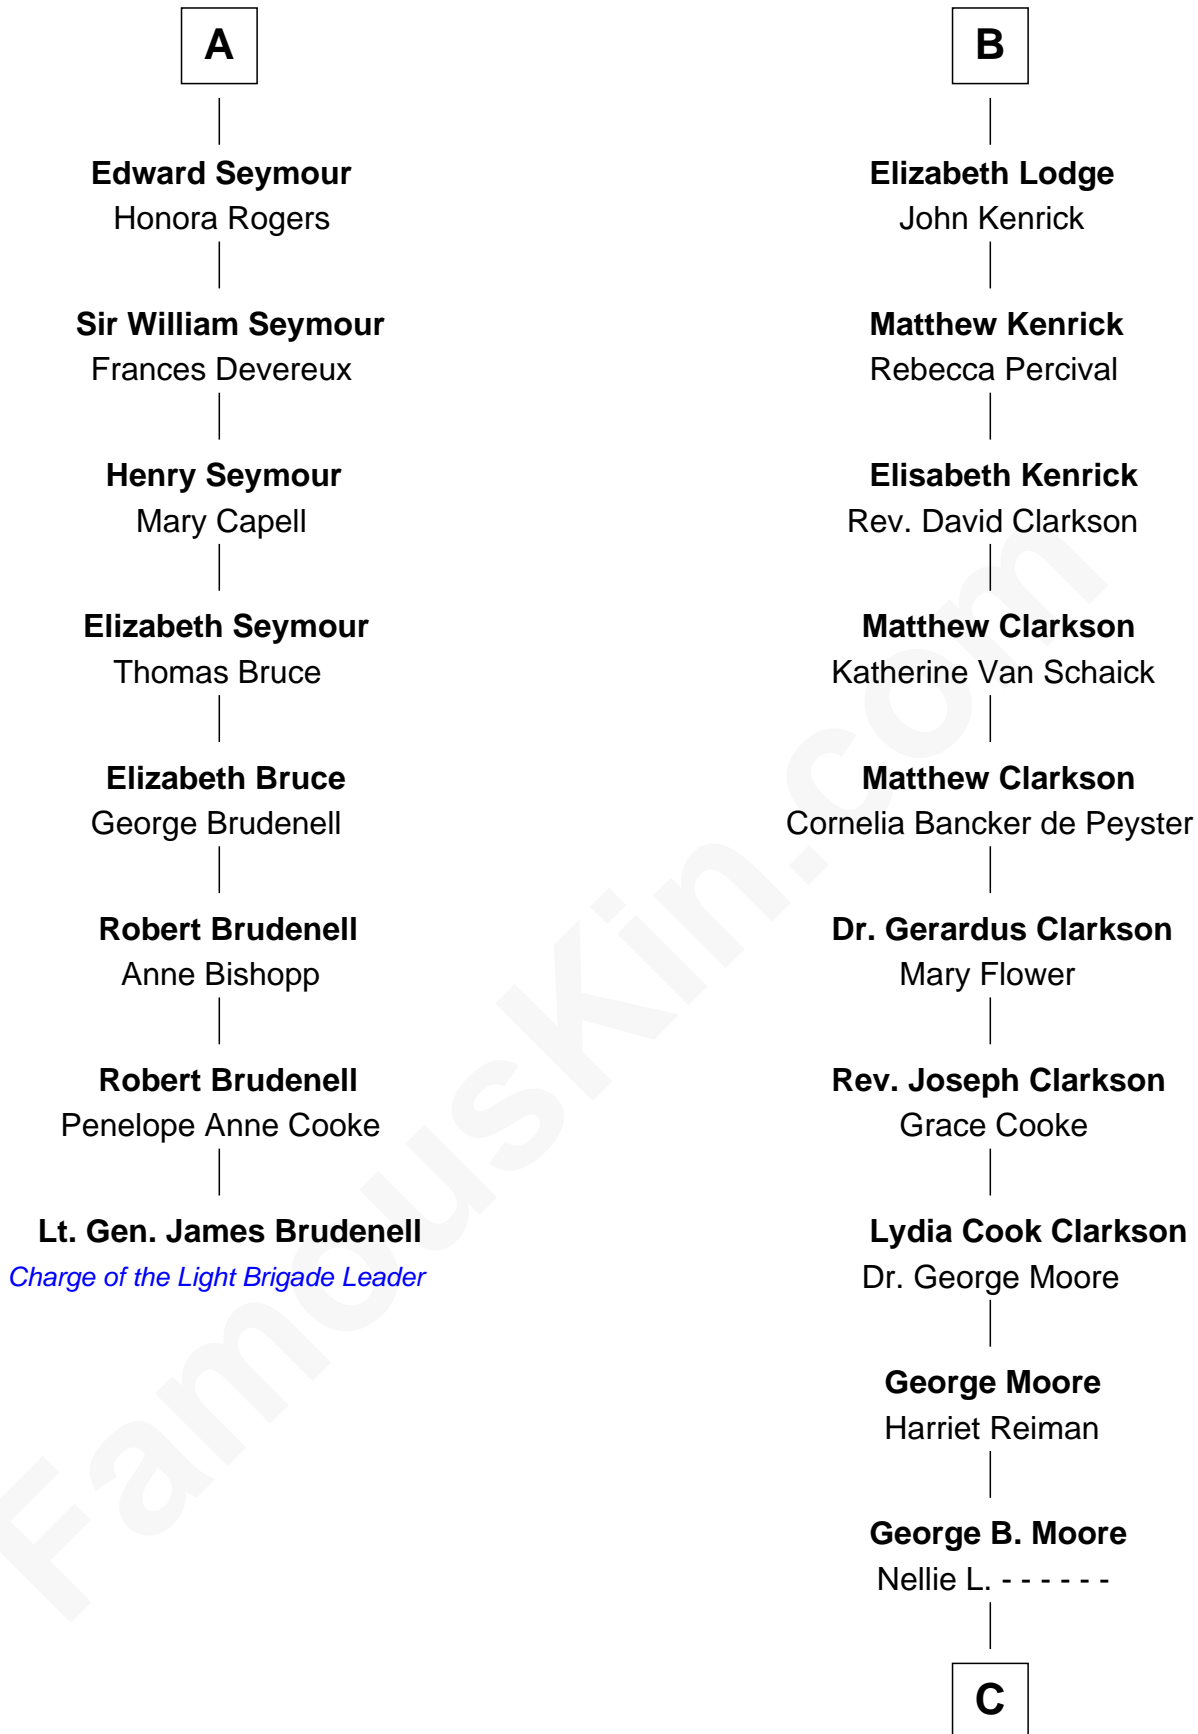

FamousKin.com Relationship Chart of

Lt. Gen. James Brudenell

Leader of the "Charge of the Light Brigade"

14th cousin 5 times removed of

Ken Burns

Documentary Filmmaker

C

Emily Lucille Moore
Dr. Robert Kyle Burns

Robert Kyle Burns
Lyla Smith Tupper

Ken Burns
Documentary Filmmaker

FamousKin.com