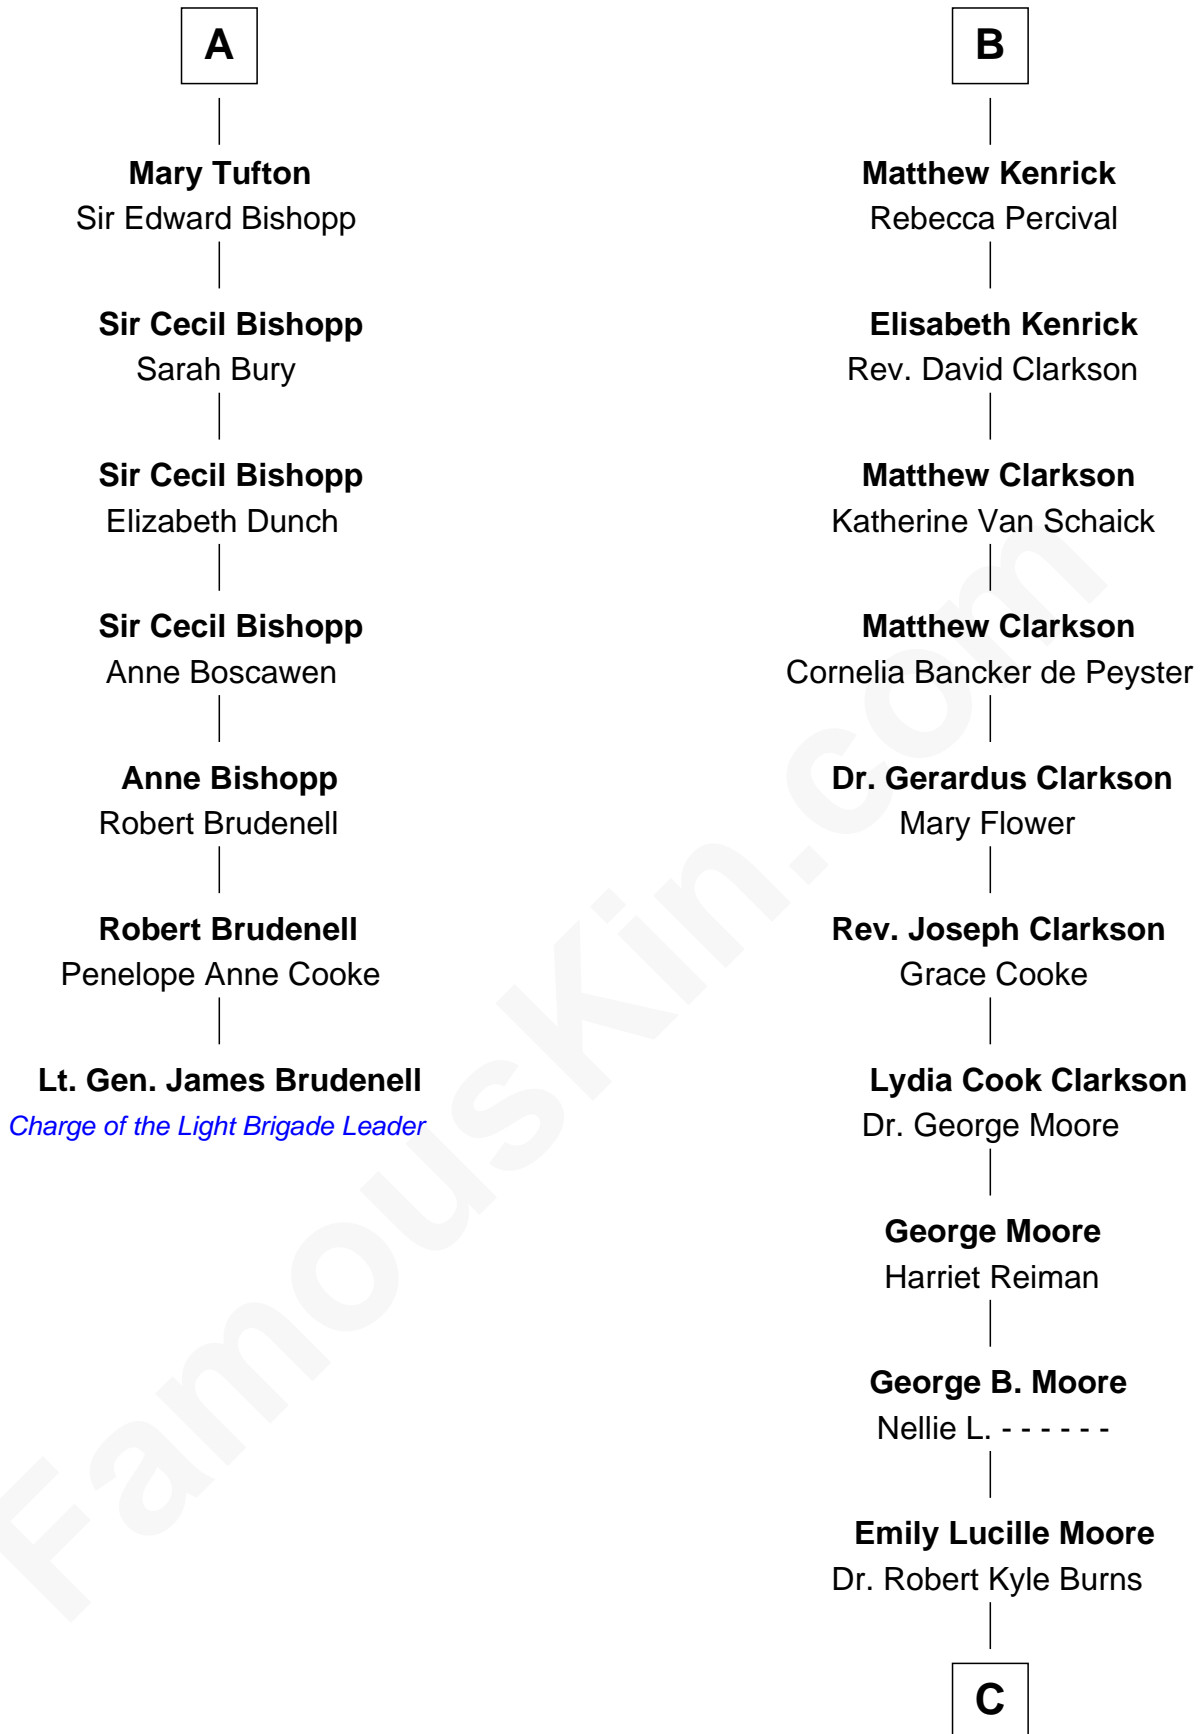

FamousKin.com Relationship Chart of

Lt. Gen. James Brudenell

Leader of the "Charge of the Light Brigade"

13th cousin 5 times removed of

Ken Burns

Documentary Filmmaker

C

Robert Kyle Burns
Lyla Smith Tupper