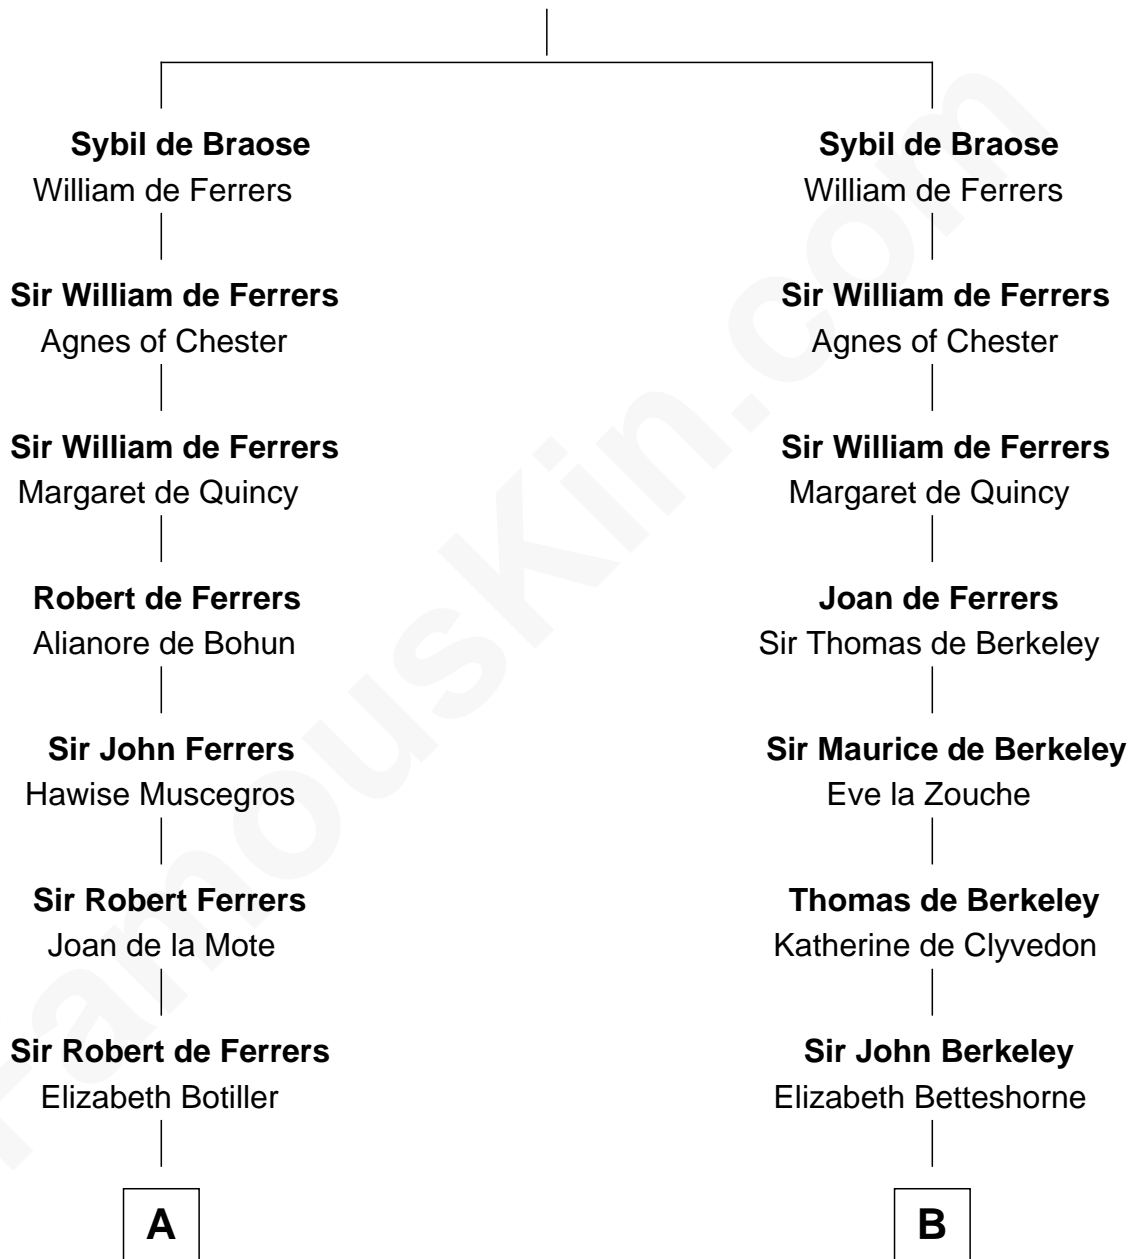

FamousKin.com

Relationship Chart of

Lt. Gen. James Brudenell

Leader of the "Charge of the Light Brigade"

21st cousin of

Colonel Robert Gould Shaw

U.S. Civil War leader of film "Glory" fame

William de Braose

C

Frances Savile
Francis Brudenell

George Brudenell
Elizabeth Bruce

Robert Brudenell
Anne Bishopp

Robert Brudenell
Penelope Anne Cooke

Lt. Gen. James Brudenell
Charge of the Light Brigade Leader

D

Rev. Daniel Rogers
Elizabeth Ruggles

Sarah Rogers
Samuel Parkman

Elizabeth Willard Parkman
Robert Gould Shaw

Francis George Shaw
Sarah Blake Sturgis

Colonel Robert Gould Shaw
Main character in film "Glory"