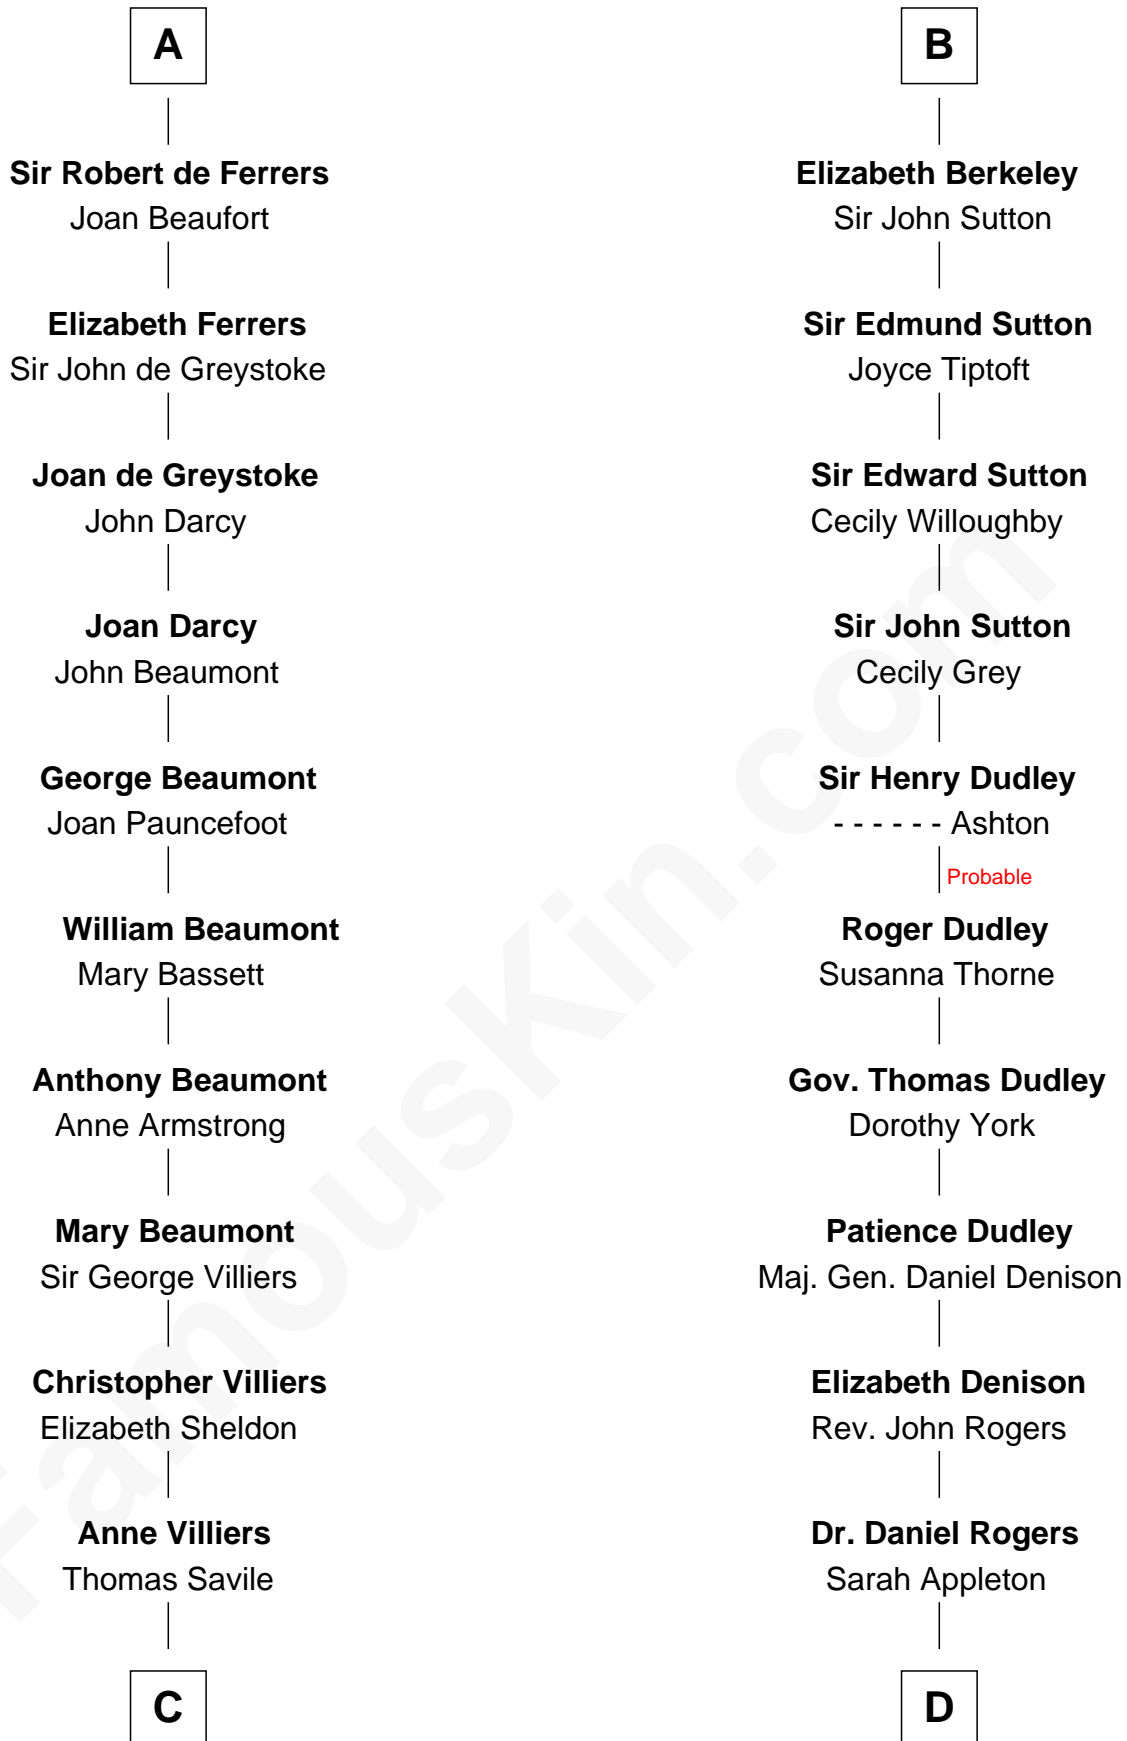

FamousKin.com

Relationship Chart of

Lt. Gen. James Brudenell

Leader of the "Charge of the Light Brigade"

21st cousin of

Colonel Robert Gould Shaw

U.S. Civil War leader of film "Glory" fame

William de Braose

Sarah Rogers
Samuel Parkman

Elizabeth Willard Parkman
Robert Gould Shaw

Francis George Shaw
Sarah Blake Sturgis

Colonel Robert Gould Shaw
Main character in film "Glory"