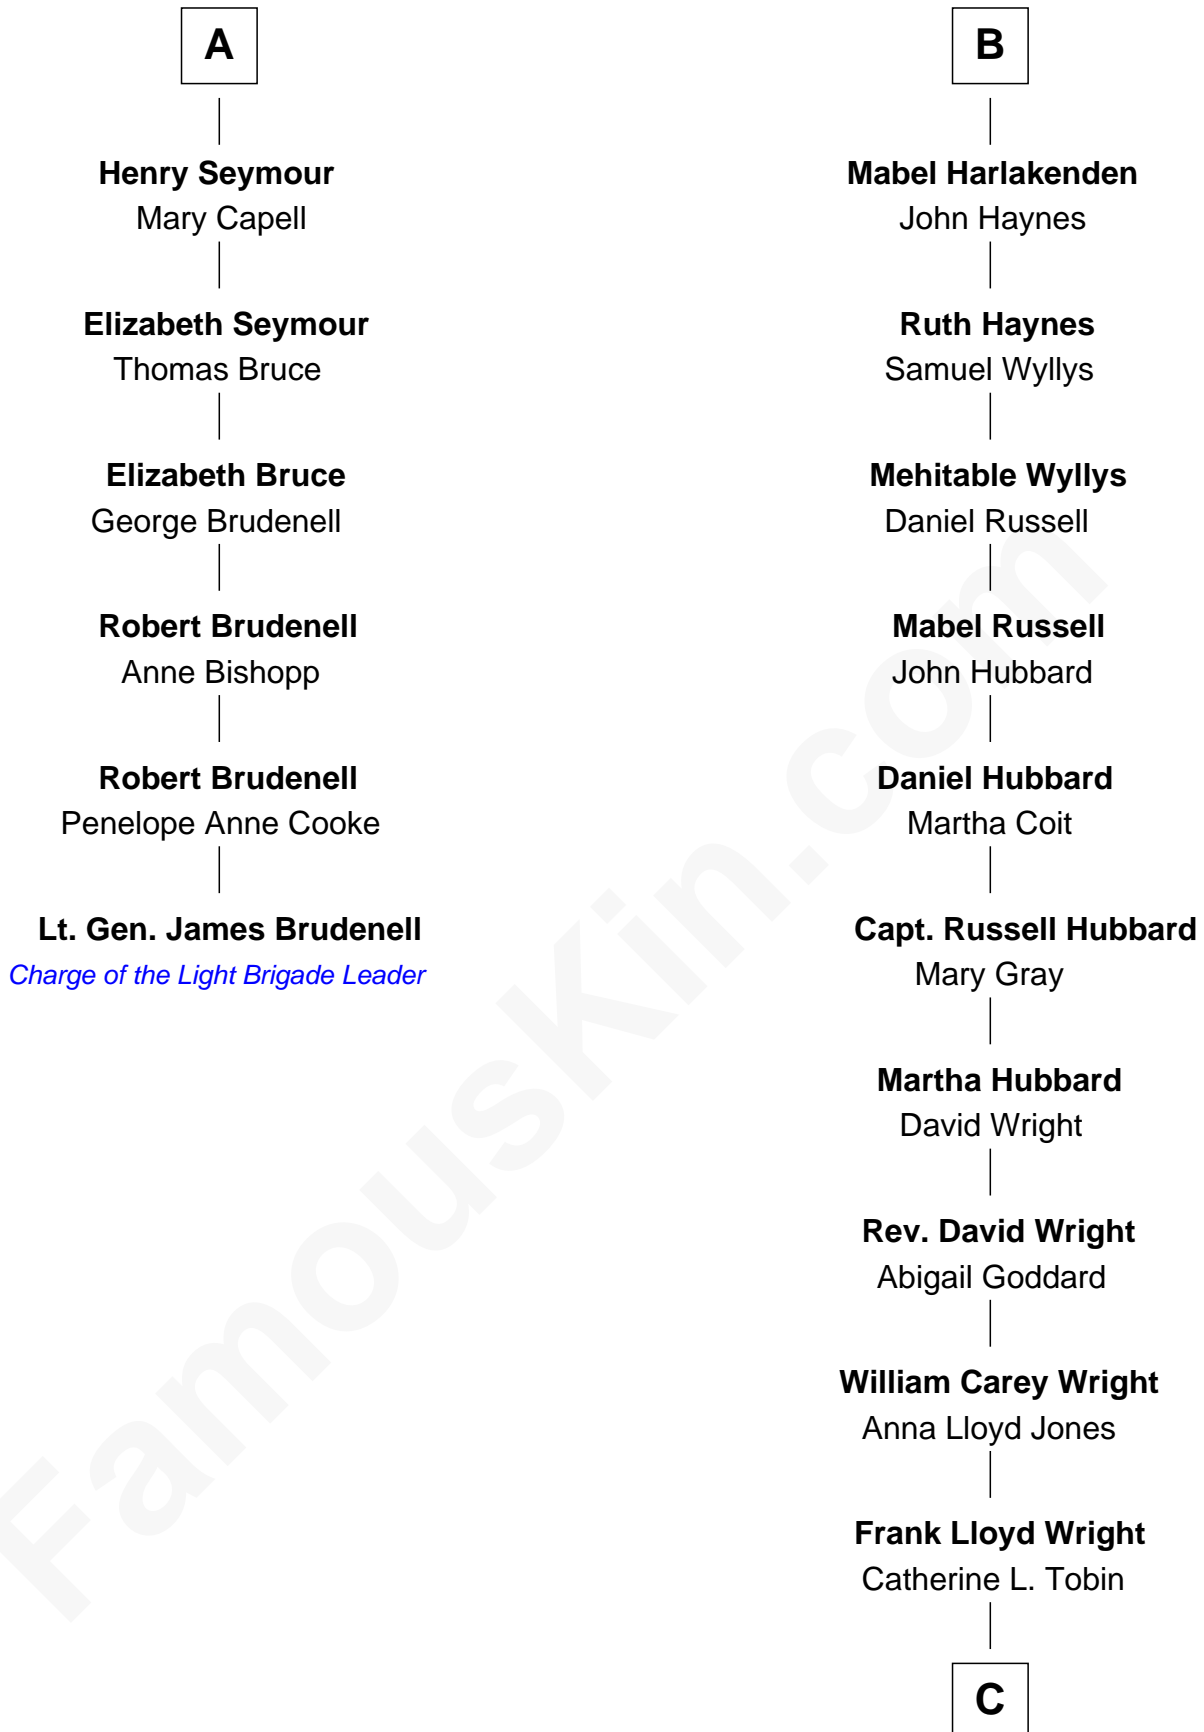

FamousKin.com Relationship Chart of

Lt. Gen. James Brudenell

Leader of the "Charge of the Light Brigade"

12th cousin 6 times removed of

Anne Baxter

Movie Actress

Elizabeth Cokayne
Sir Laurence Cheney

C

—
Catherine Dorothy Wright

Kenneth Stuart Baxter

—
Anne Baxter

Movie Actress

FamousKin.com