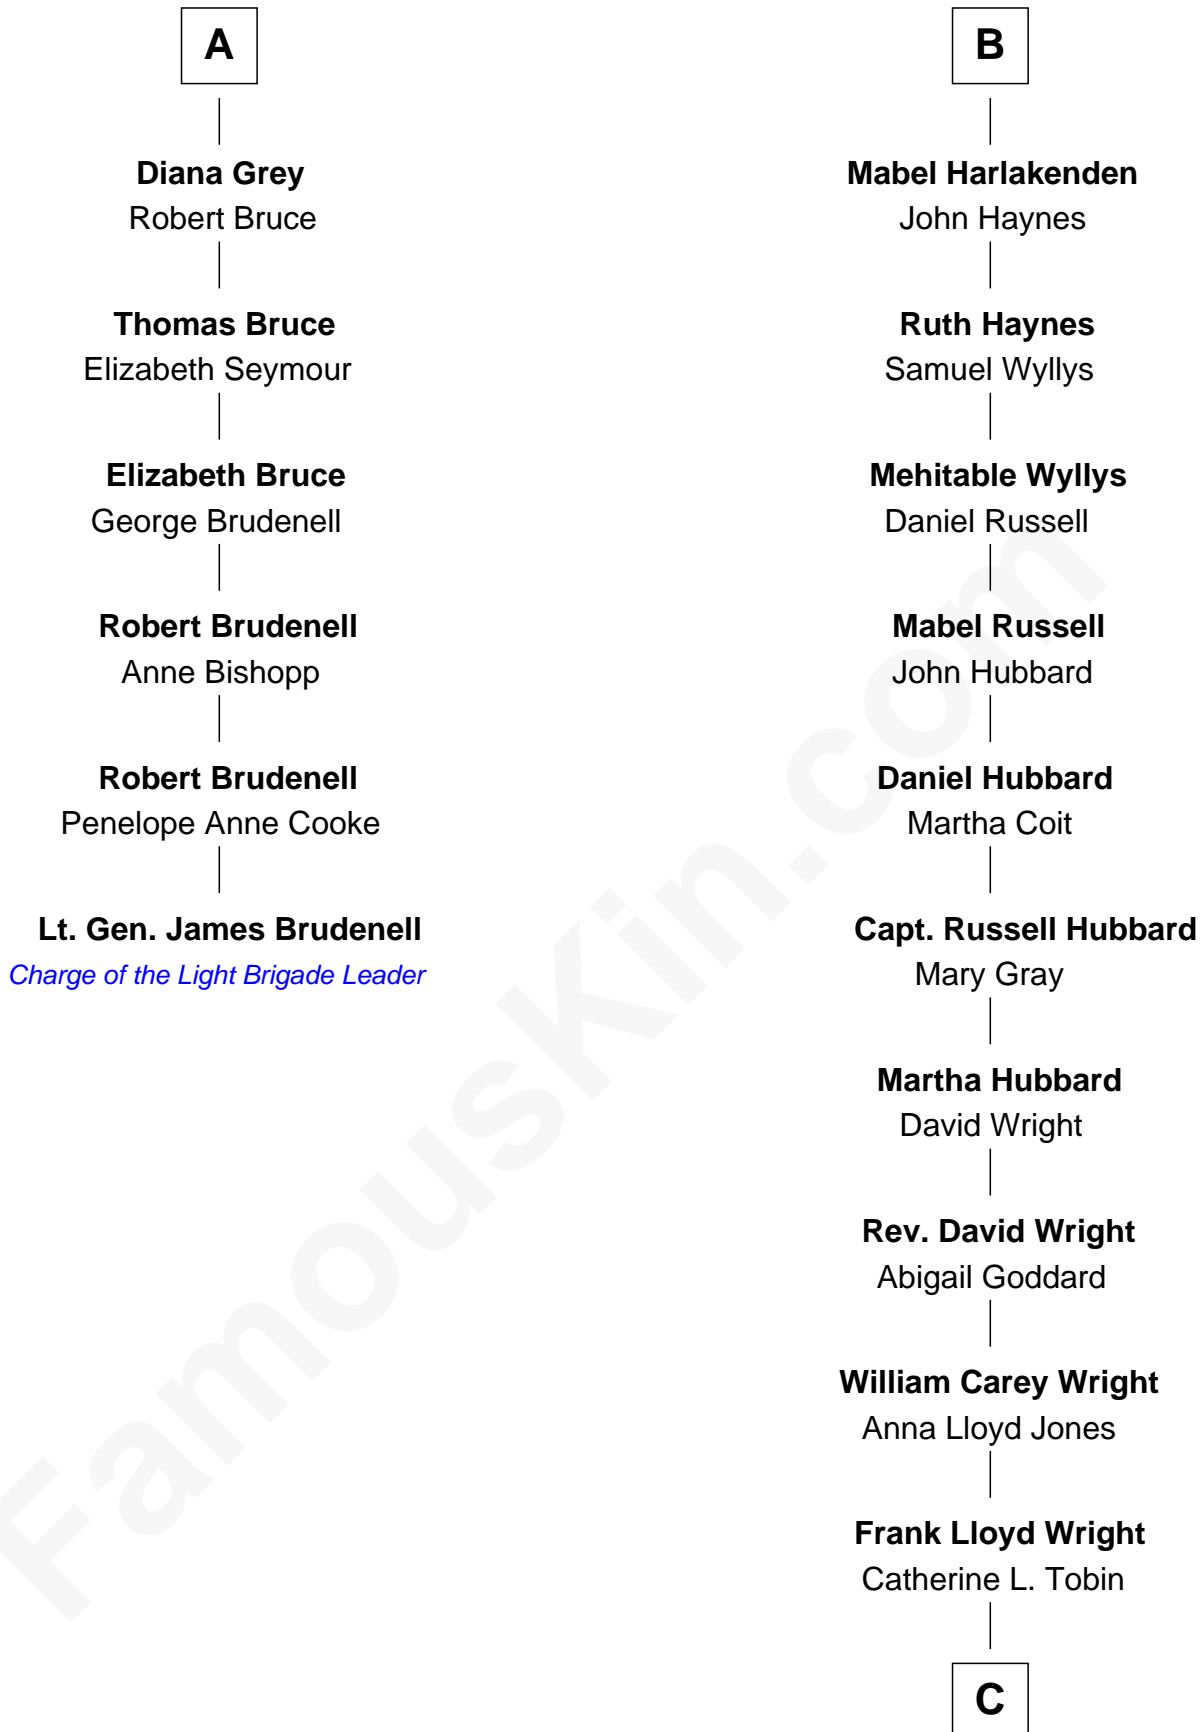

FamousKin.com

Relationship Chart of

Lt. Gen. James Brudenell

Leader of the "Charge of the Light Brigade"

12th cousin 6 times removed of

Anne Baxter

Movie Actress

Sir Richard Neville

Alice Montagu

C

—
Catherine Dorothy Wright

Kenneth Stuart Baxter

—
Anne Baxter

Movie Actress

FamousKin.com