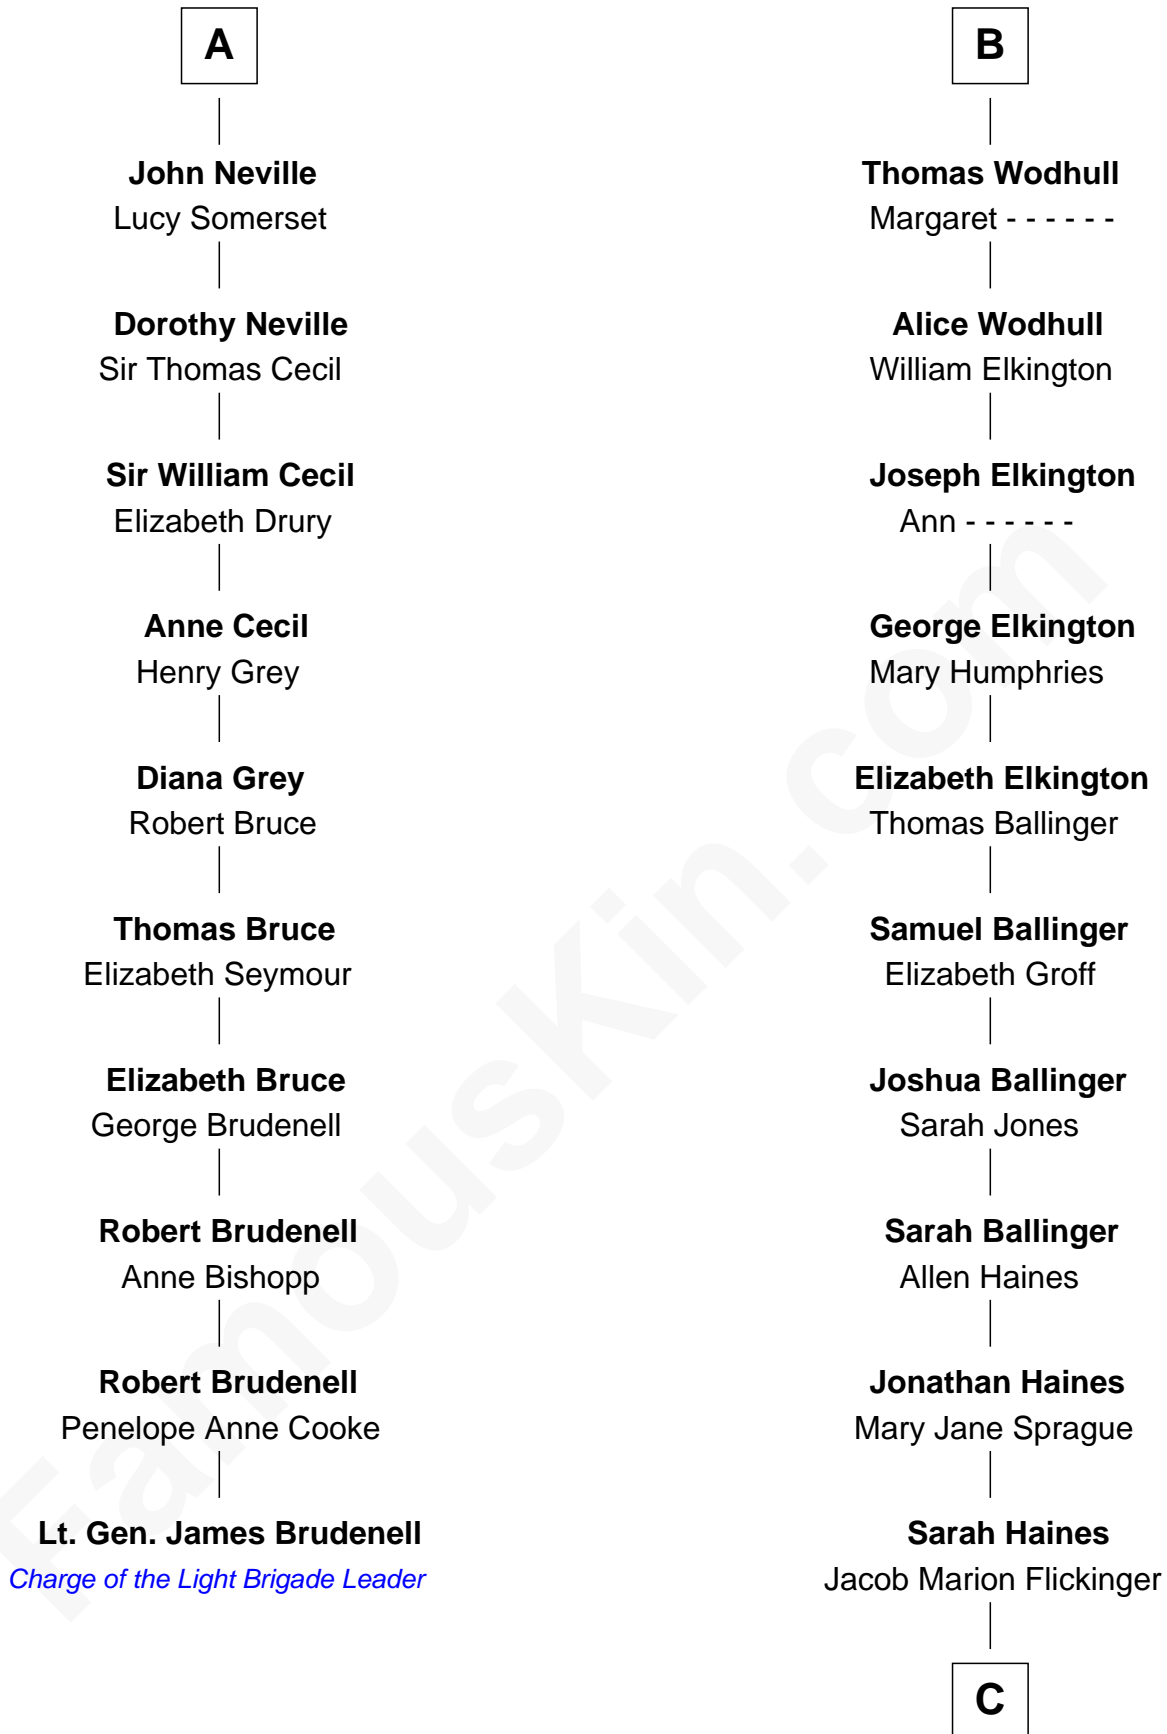

FamousKin.com

Relationship Chart of

Lt. Gen. James Brudenell

Leader of the "Charge of the Light Brigade"

16th cousin 3 times removed of

Barbara (Pierce) Bush

First Lady of President George H.W. Bush

C

Lulu Dell Flickinger
James Edgar Robinson

Pauline Robinson
Marvin Pierce

Barbara (Pierce) Bush
First Lady of George H.W. Bush

FamousKin.com