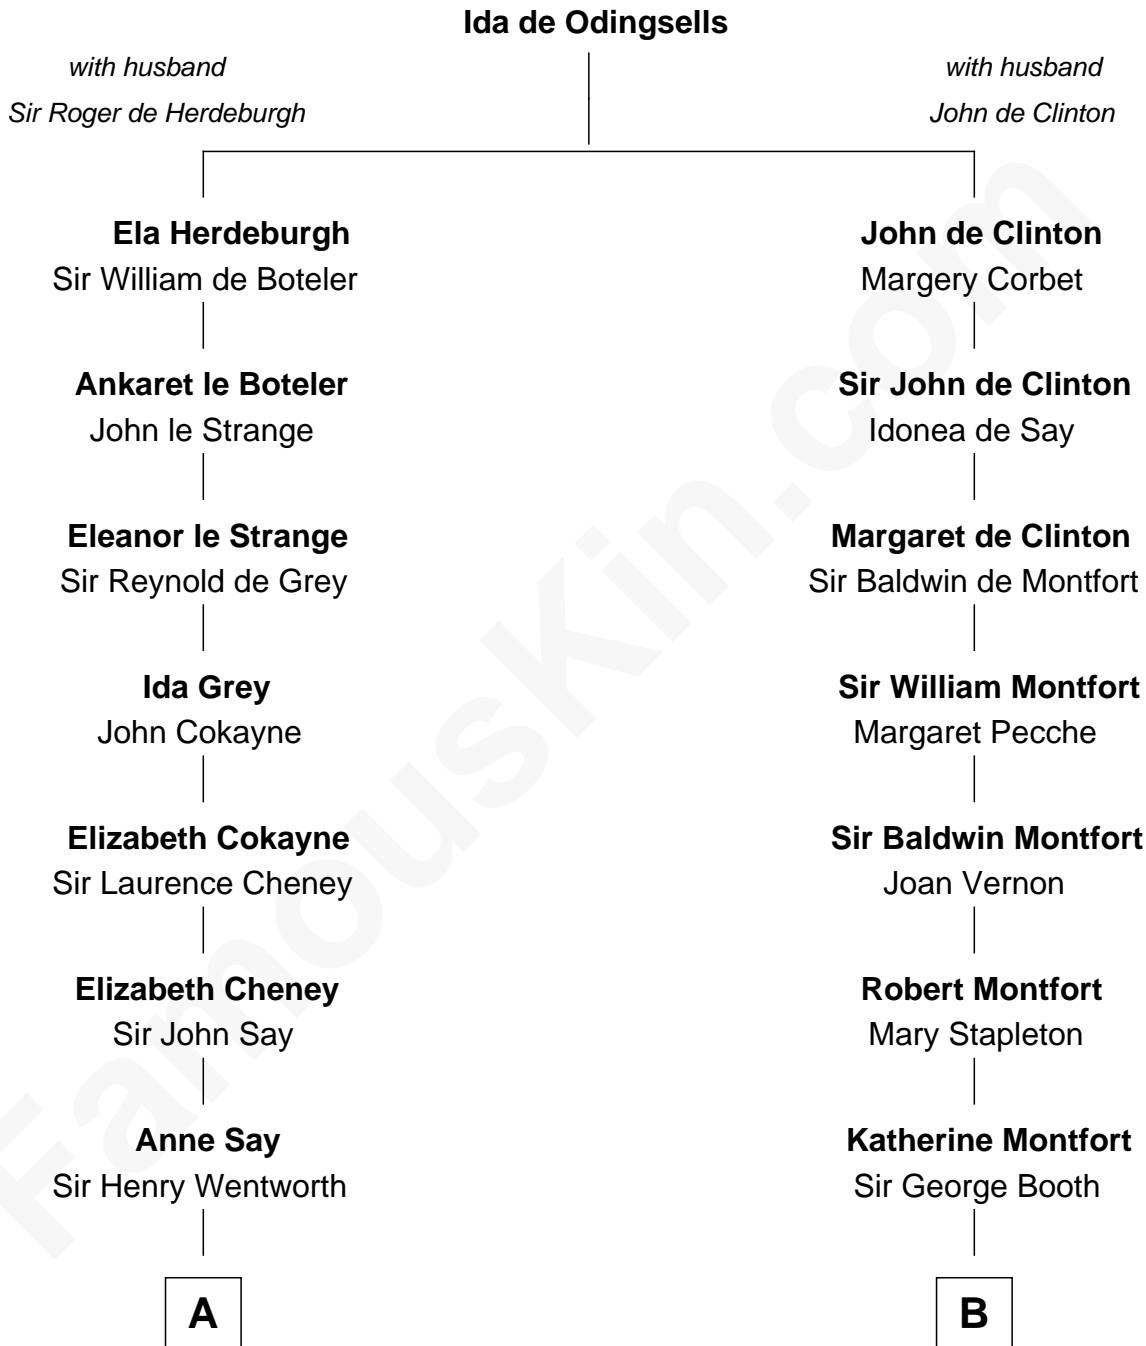

FamousKin.com Relationship Chart of

Lt. Gen. James Brudenell

Leader of the "Charge of the Light Brigade"

17th cousin 4 times removed of

Barbara (Pierce) Bush

First Lady of President George H.W. Bush

C

Samuel Ross Marvin

Julia Ann Place

Jerome Place Marvin

Martha Ann Stokes

Mabel Marvin

Scott Pierce

Marvin Pierce

Pauline Robinson

Barbara (Pierce) Bush

First Lady of George H.W. Bush