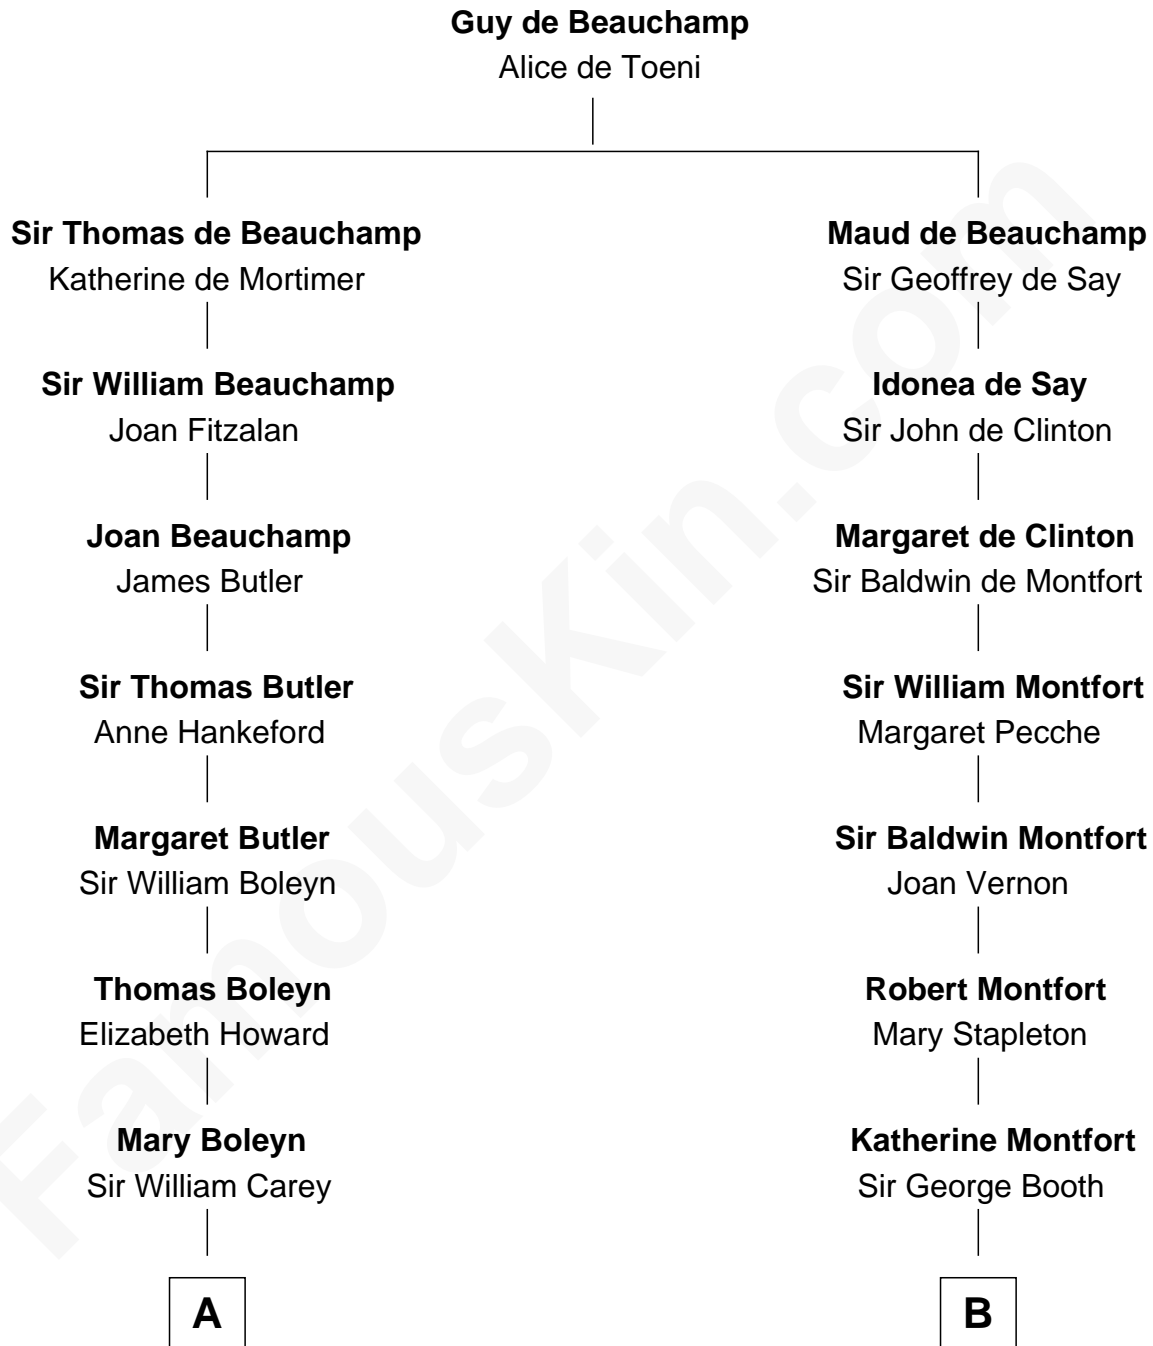

FamousKin.com

Relationship Chart of

Lt. Gen. James Brudenell

Leader of the "Charge of the Light Brigade"

16th cousin 5 times removed of

Barbara (Pierce) Bush

First Lady of President George H.W. Bush

C

Samuel Ross Marvin

Julia Ann Place

Jerome Place Marvin

Martha Ann Stokes

Mabel Marvin

Scott Pierce

Marvin Pierce

Pauline Robinson

Barbara (Pierce) Bush

First Lady of George H.W. Bush