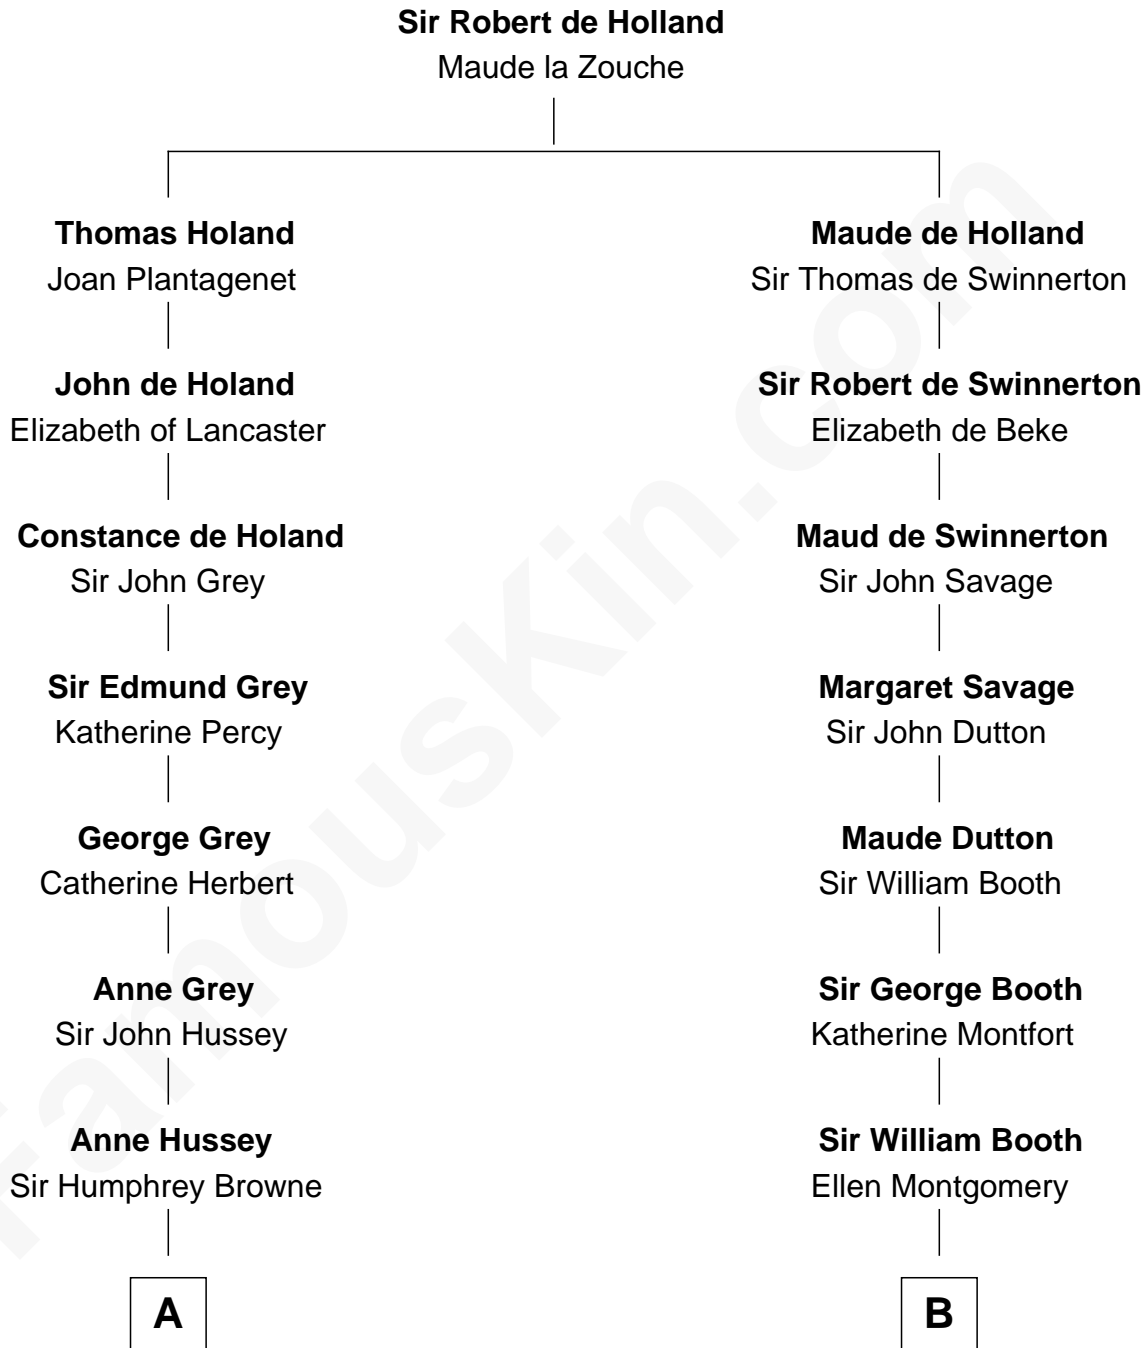

FamousKin.com

Relationship Chart of

Lt. Gen. James Brudenell

Leader of the "Charge of the Light Brigade"

15th cousin 5 times removed of

Barbara (Pierce) Bush

First Lady of President George H.W. Bush

C

Jerome Place Marvin

Martha Ann Stokes

Mabel Marvin

Scott Pierce

Marvin Pierce

Pauline Robinson

Barbara (Pierce) Bush

First Lady of George H.W. Bush