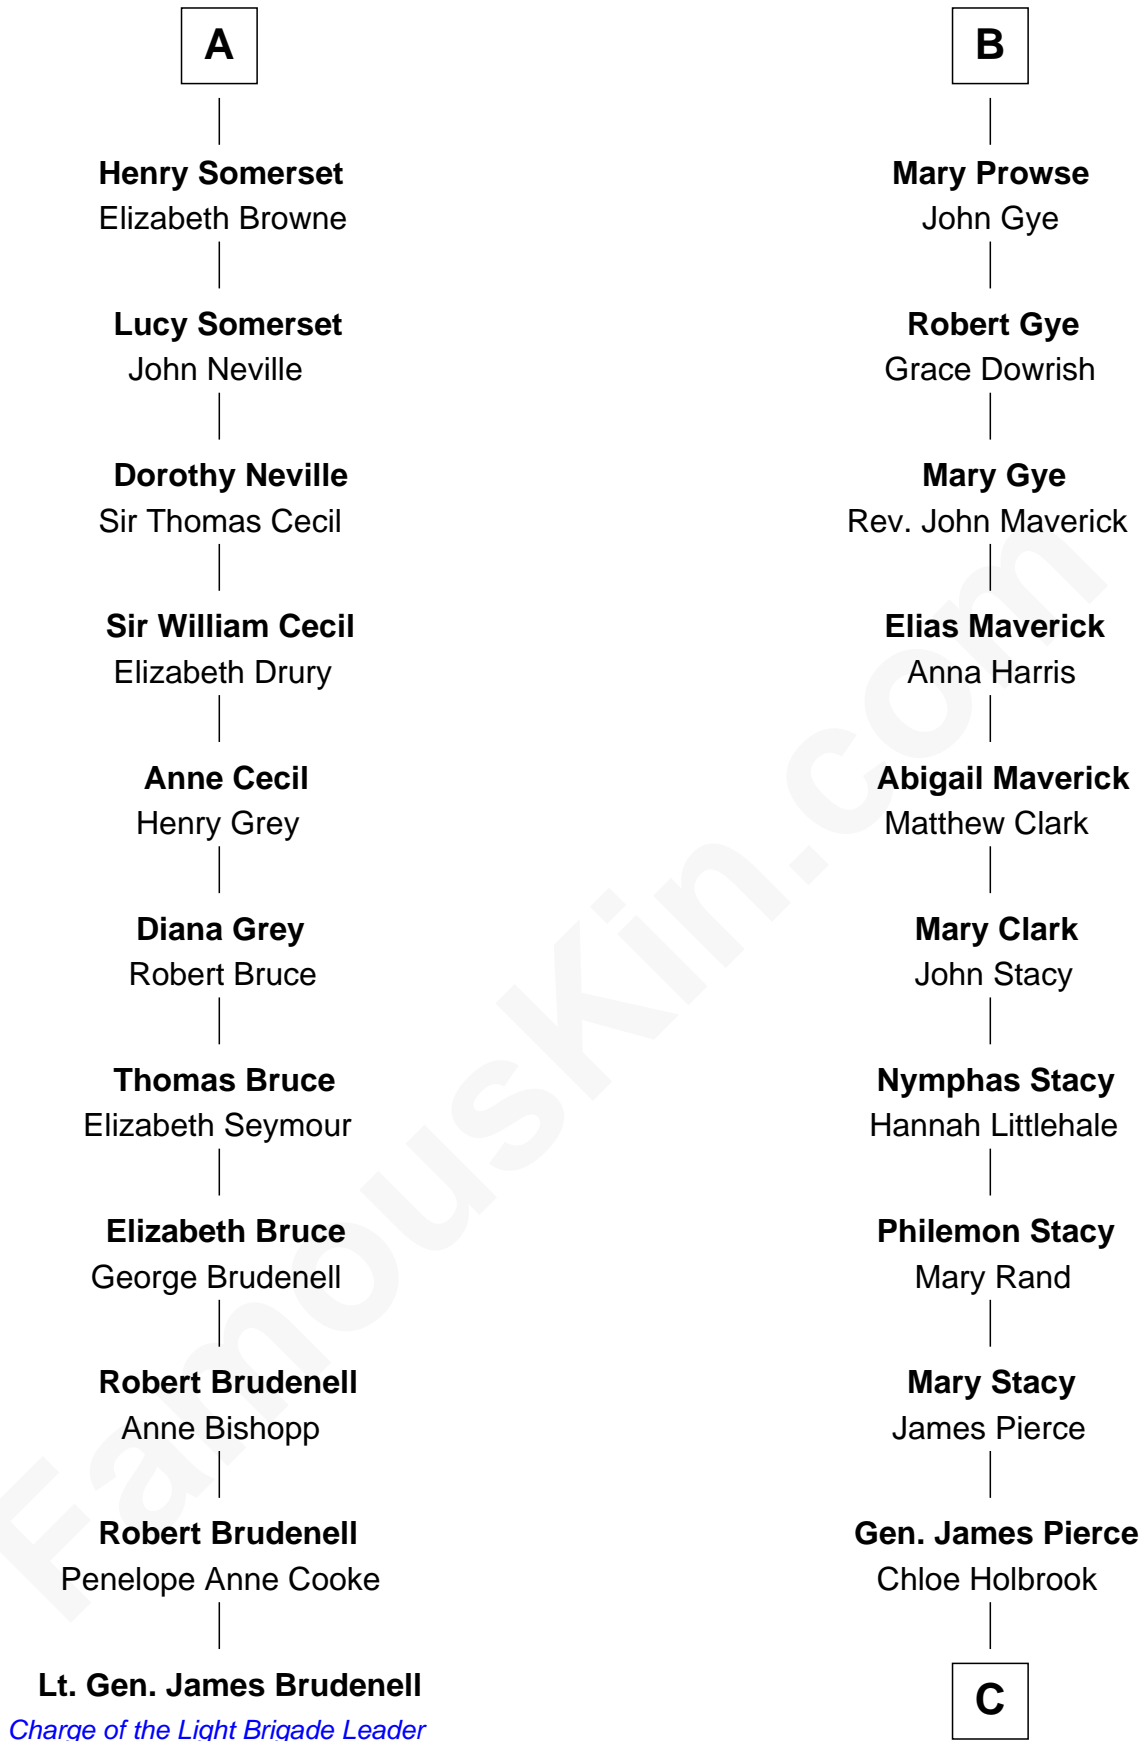

FamousKin.com

Relationship Chart of

Lt. Gen. James Brudenell

Leader of the "Charge of the Light Brigade"

17th cousin 3 times removed of

Barbara (Pierce) Bush

First Lady of President George H.W. Bush

Sir Maurice de Berkeley

Eve la Zouche

C

Jonas James Pierce

Kate Pritzel

Scott Pierce

Mabel Marvin

Marvin Pierce

Pauline Robinson

Barbara (Pierce) Bush

First Lady of George H.W. Bush