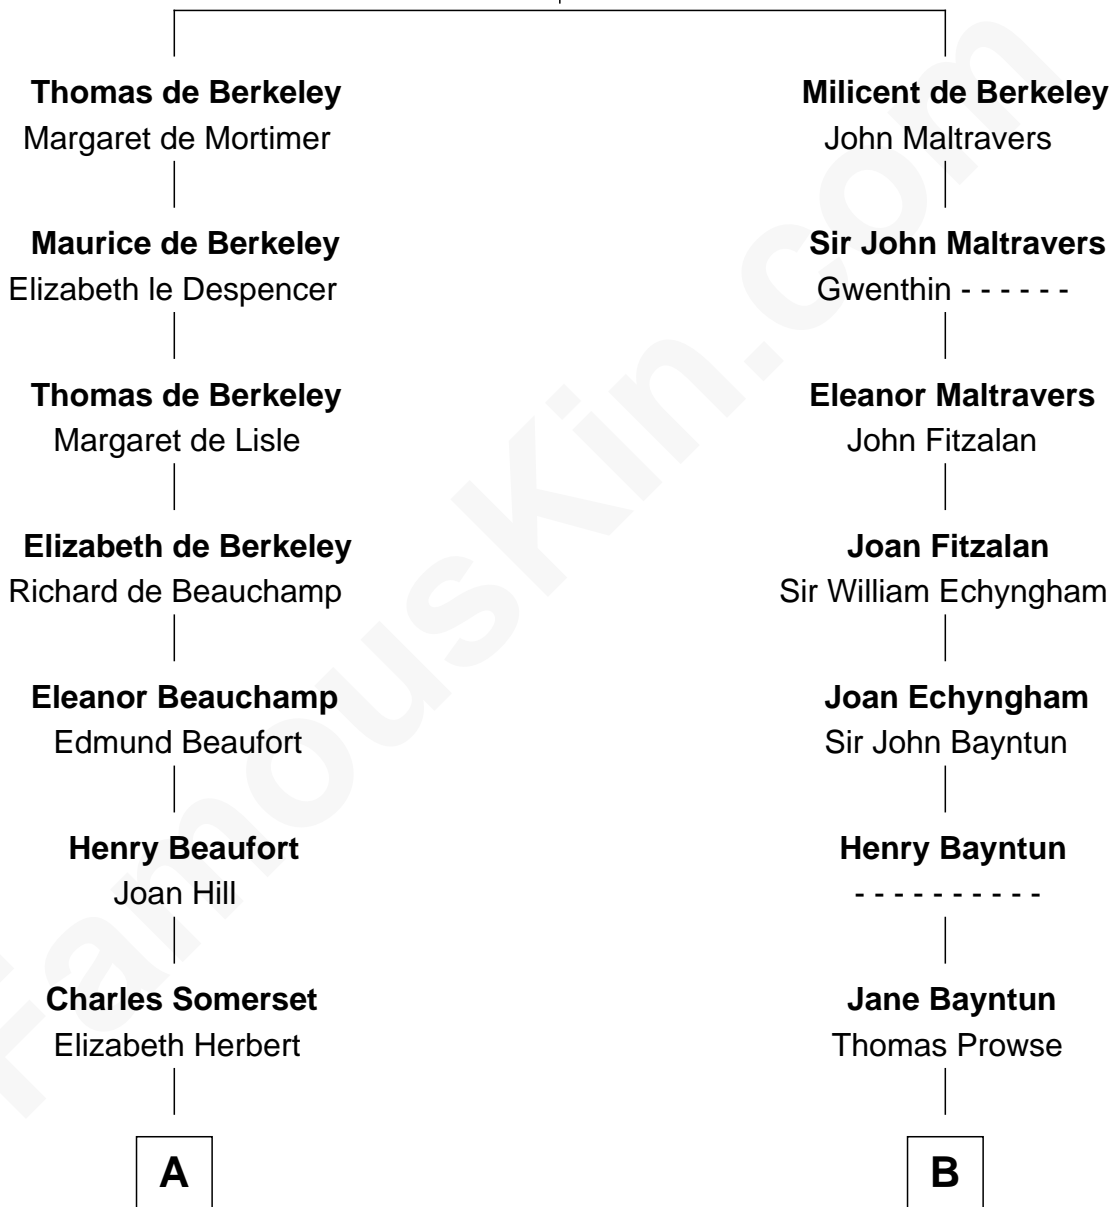

FamousKin.com

Relationship Chart of

Lt. Gen. James Brudenell

Leader of the "Charge of the Light Brigade"

17th cousin 3 times removed of

Barbara (Pierce) Bush

First Lady of President George H.W. Bush

Sir Maurice de Berkeley

Eve la Zouche

C

Jonas James Pierce

Kate Pritzel

Scott Pierce

Mabel Marvin

Marvin Pierce

Pauline Robinson

Barbara (Pierce) Bush

First Lady of George H.W. Bush