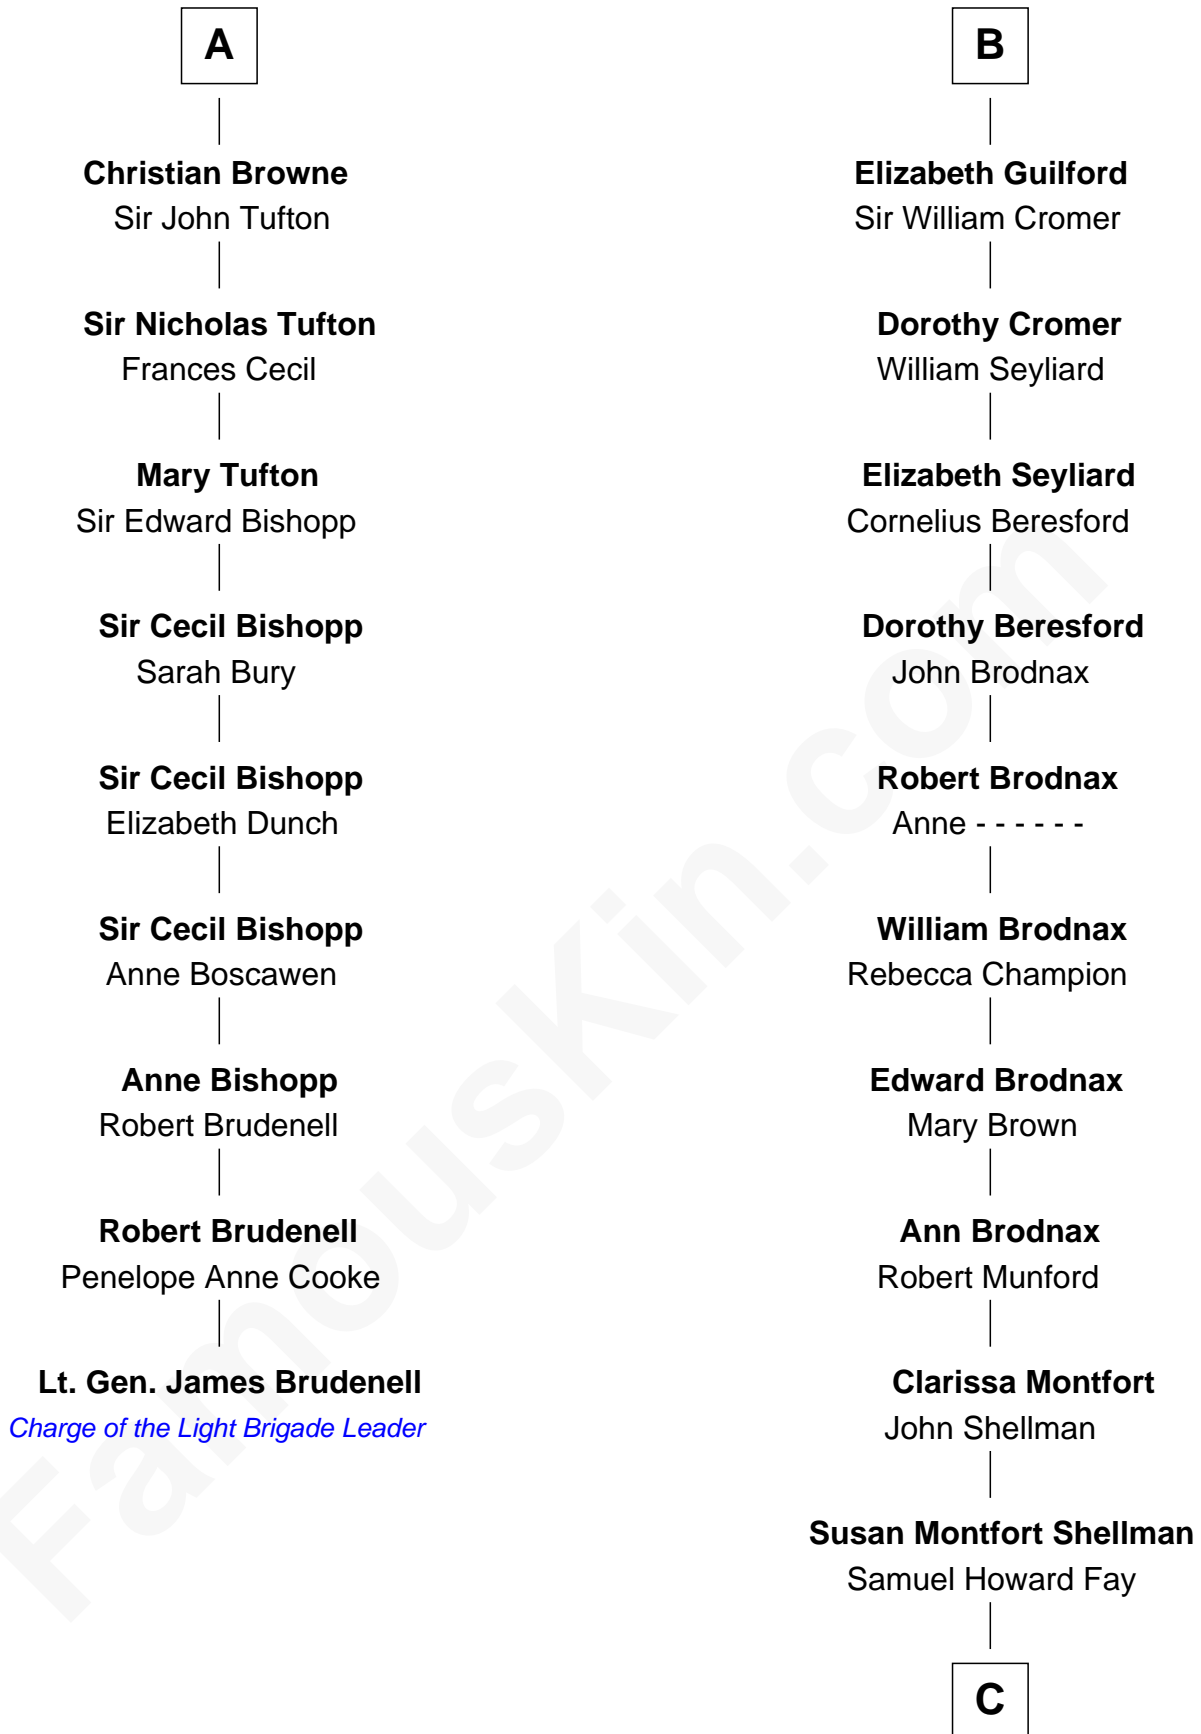

## Relationship Chart of

**Lt. Gen. James Brudenell**  
*Leader of the "Charge of the Light Brigade"*

15th cousin 6 times removed of

**George W. Bush**  
*43rd U.S. President*

**Sir Robert de Holland**  
 Maude la Zouche

**C**

**Harriet Eleanor Fay**  
Rev. James Smith Bush

**Samuel Prescott Bush**  
Flora Sheldon

**Prescott Sheldon Bush**  
Dorothy Wear Walker

**George Herbert Walker Bush**  
Barbara Pierce

**George W. Bush**  
*43rd U.S. President*