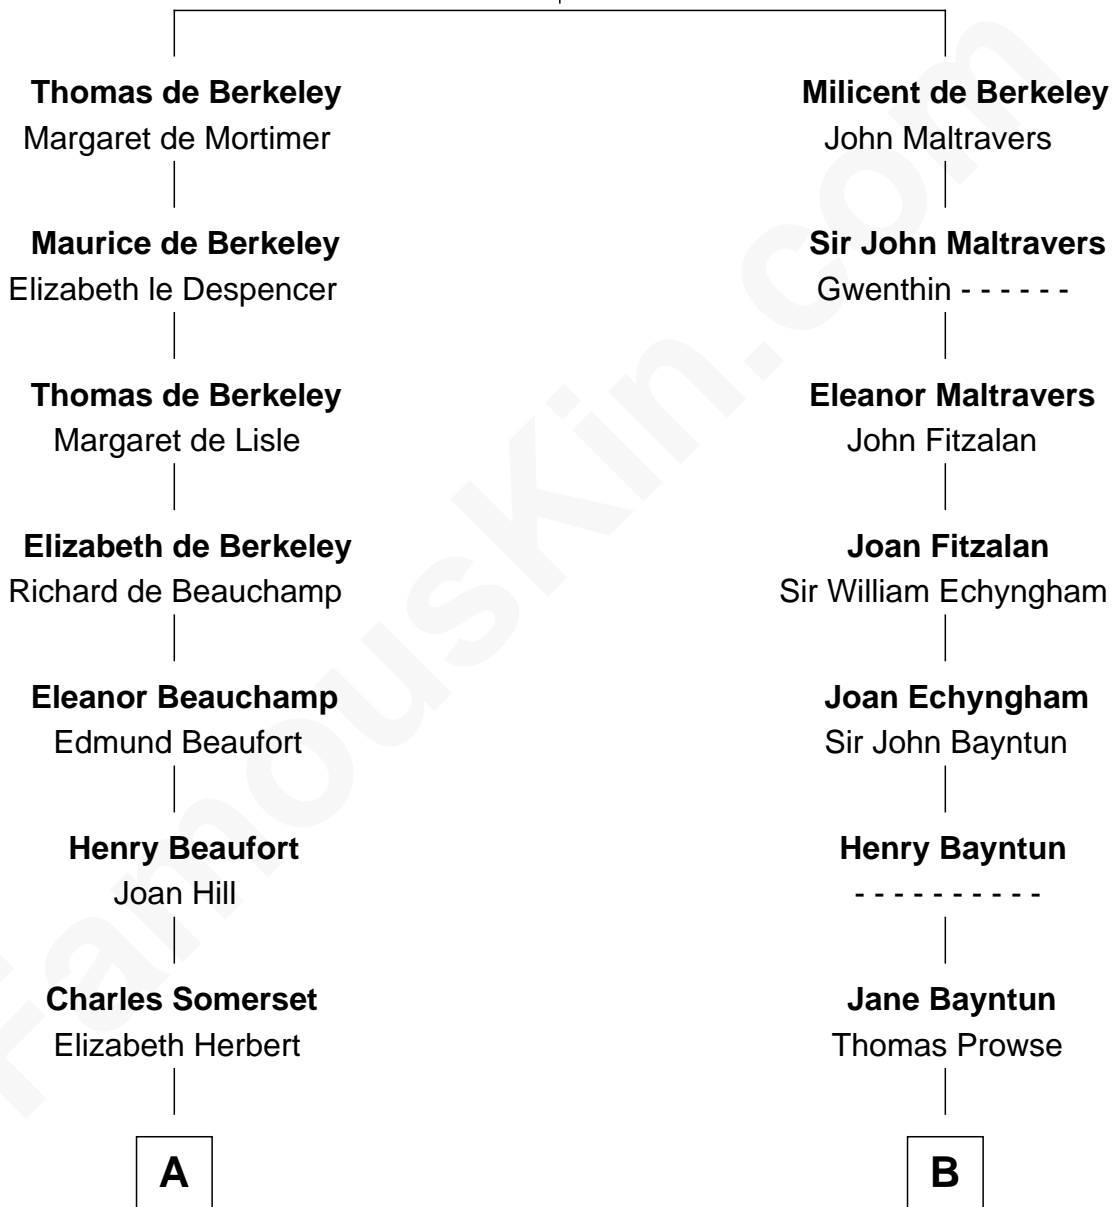

## Relationship Chart of

**Lt. Gen. James Brudenell**  
*Leader of the "Charge of the Light Brigade"*

17th cousin 4 times removed of

**George W. Bush**  
*43rd U.S. President*

**Sir Maurice de Berkeley**  
 Eve la Zouche

**C**

Jonas James Pierce

Kate Pritzel

Scott Pierce

Mabel Marvin

Marvin Pierce

Pauline Robinson

Barbara Pierce