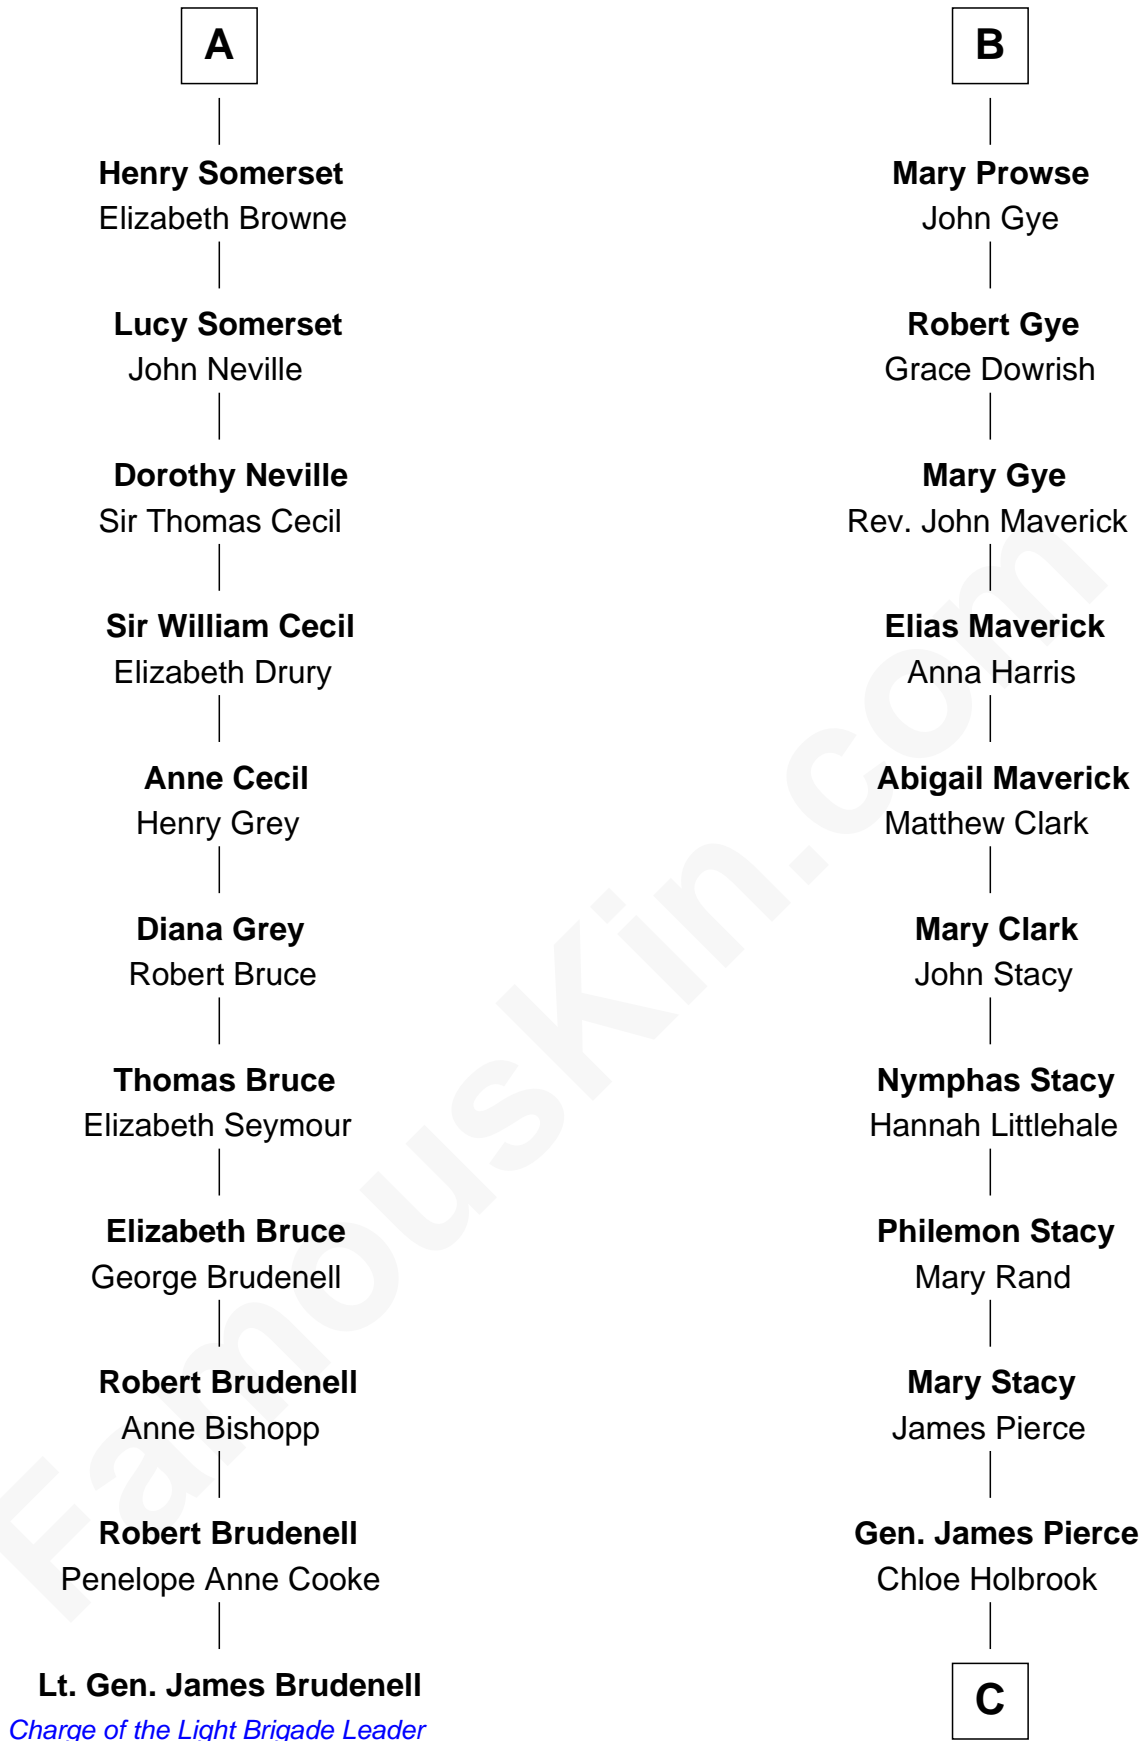

## Relationship Chart of

**Lt. Gen. James Brudenell**  
*Leader of the "Charge of the Light Brigade"*

17th cousin 4 times removed of

**George W. Bush**  
*43rd U.S. President*

**Sir Maurice de Berkeley**  
 Eve la Zouche

**C**

Jonas James Pierce

Kate Pritzel

Scott Pierce

Mabel Marvin

Marvin Pierce

Pauline Robinson

Barbara Pierce