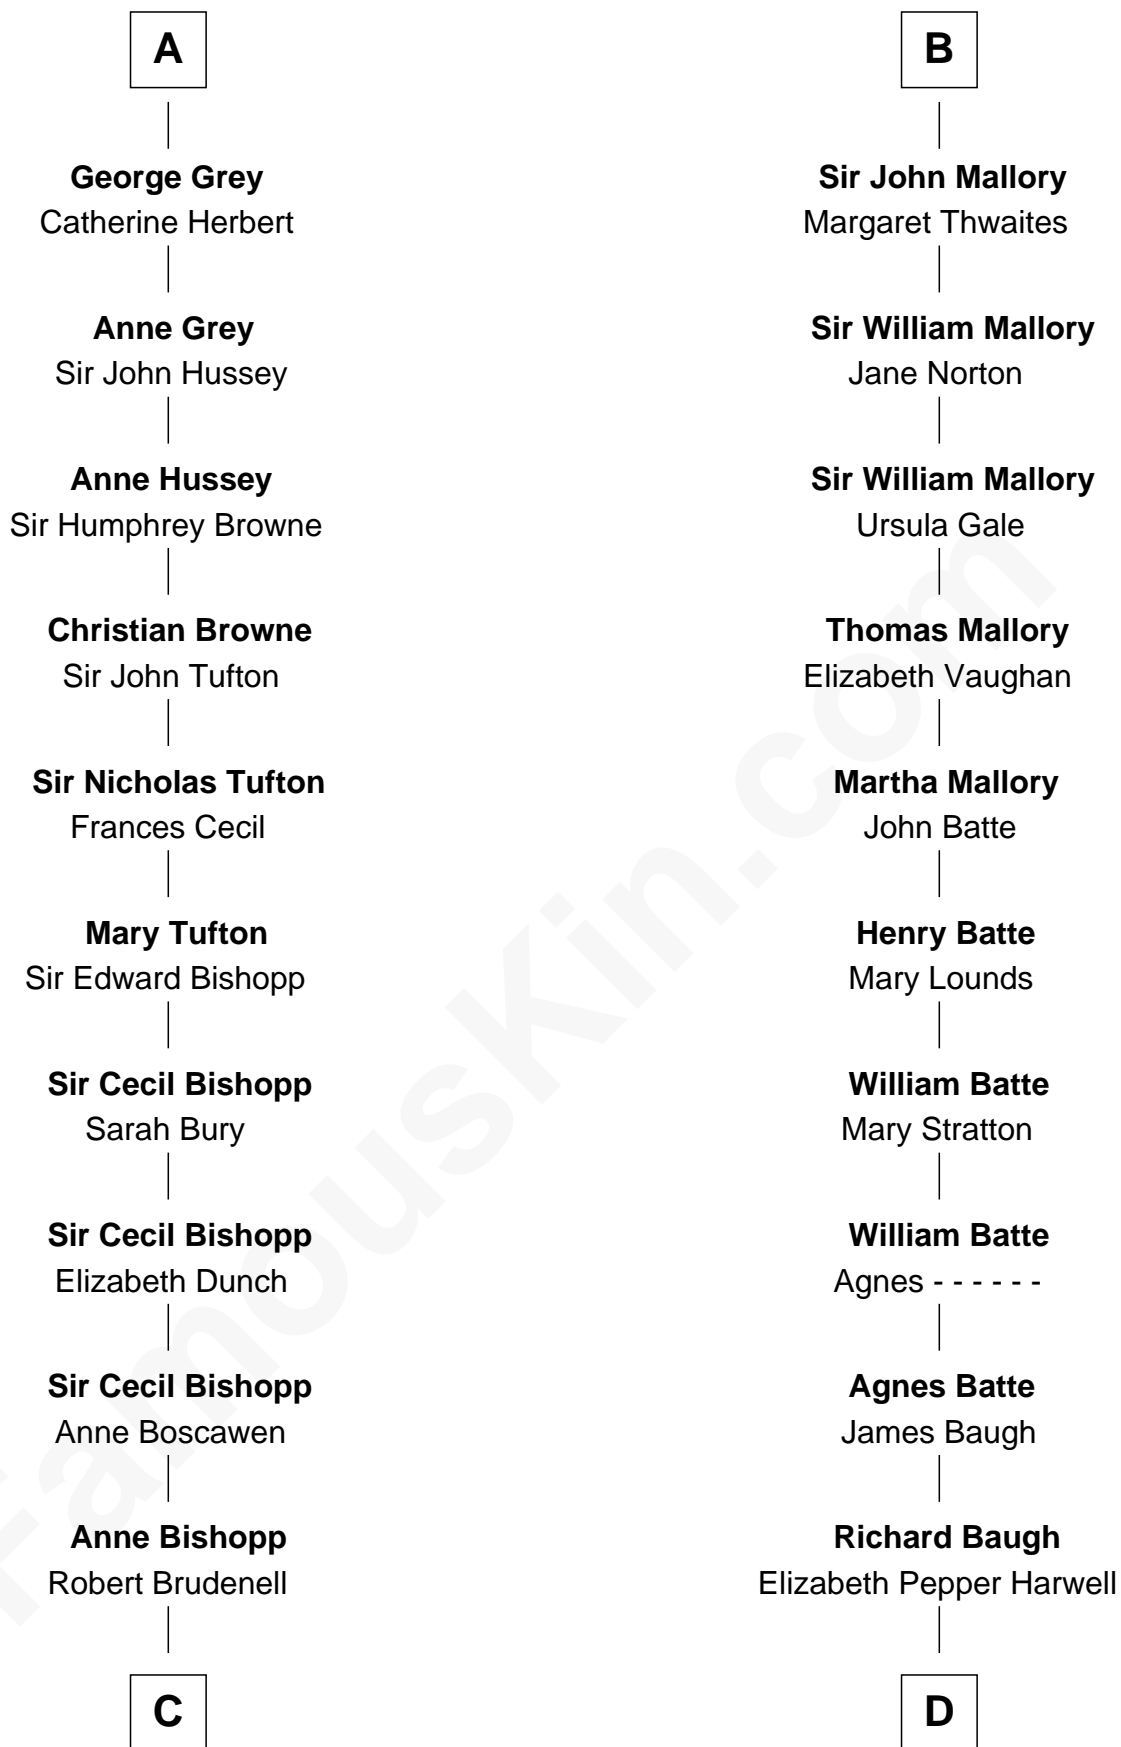

## Relationship Chart of

**Lt. Gen. James Brudenell**  
*Leader of the "Charge of the Light Brigade"*

18th cousin 3 times removed of

**Liza Minnelli**  
*Singer and Actress*

**Alexander Comyn**  
 Elisabeth de Quincy

**C**

**Robert Brudenell**  
Penelope Anne Cooke

**Lt. Gen. James Brudenell**  
*Charge of the Light Brigade Leader*

**D**

**John Aldridge Baugh**  
Mary Ann Marable

**Elizabeth Baugh**  
William Tecumseh Gumm