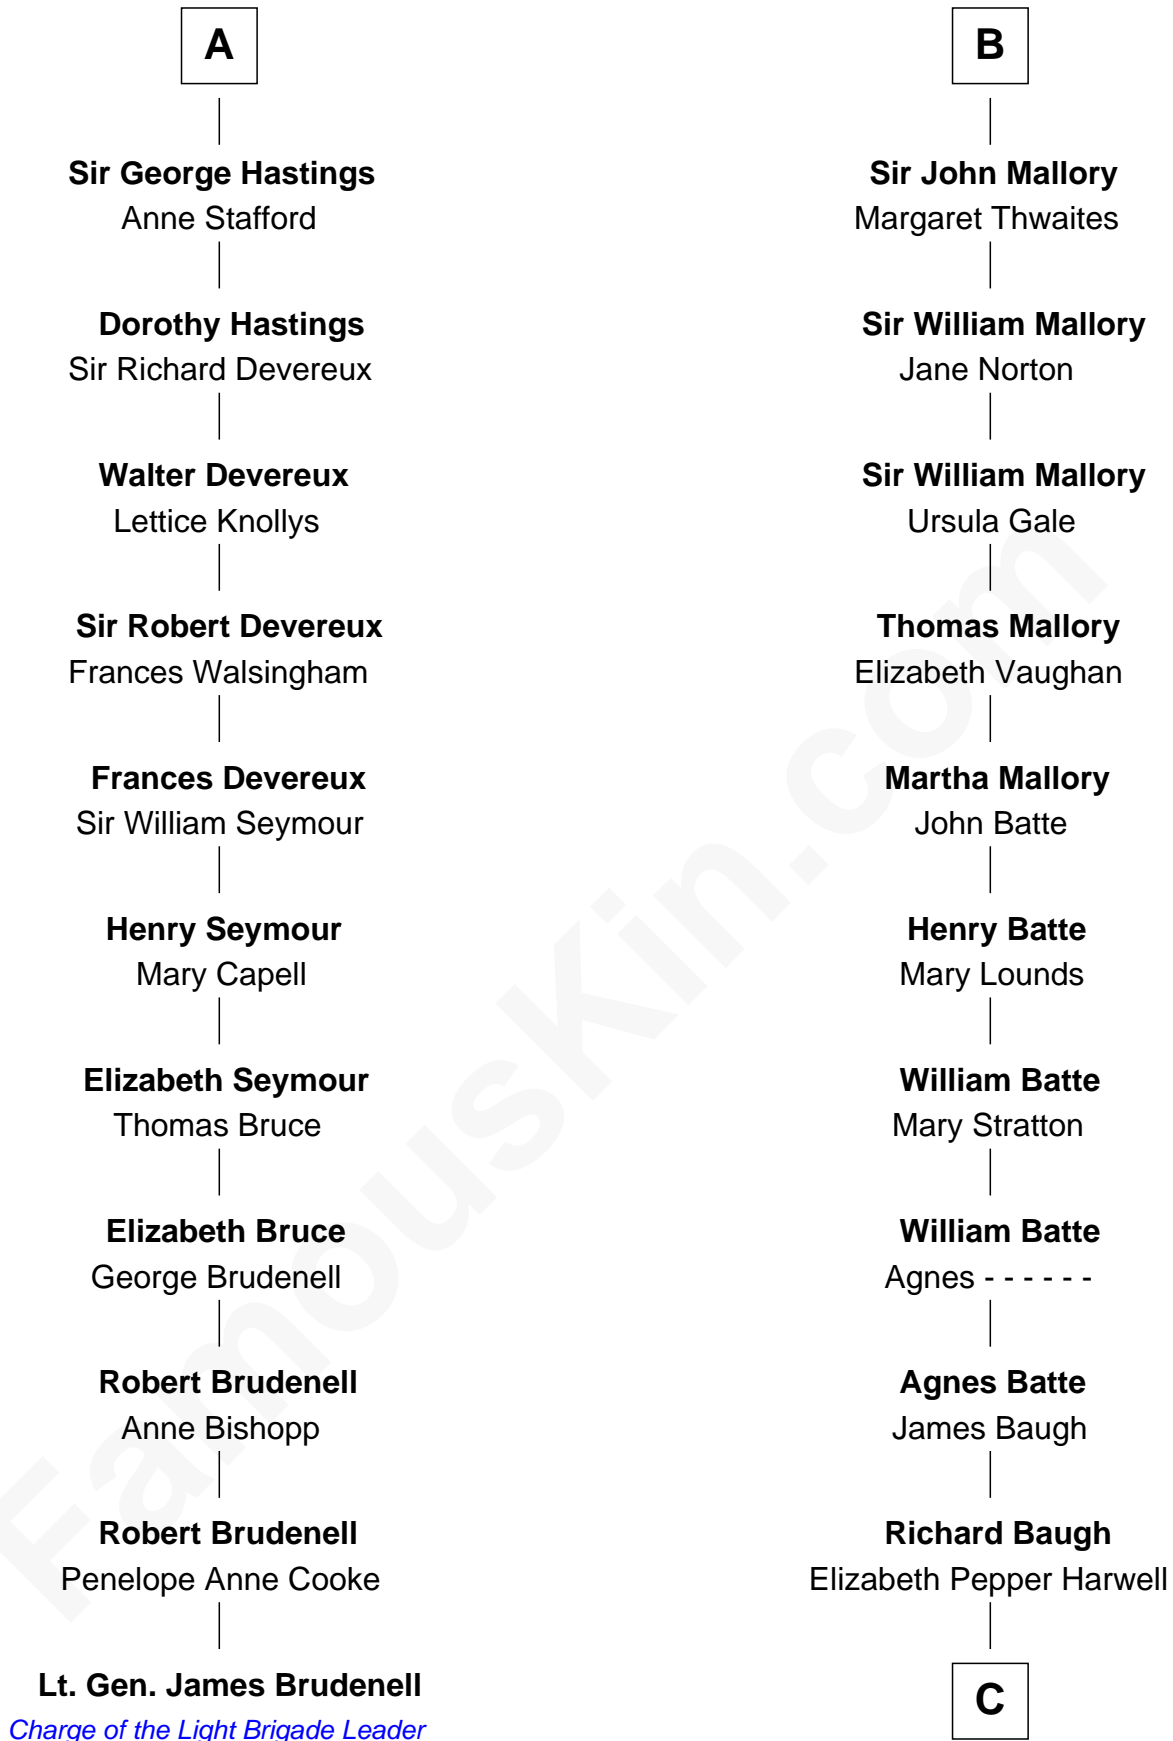

# FamousKin.com Relationship Chart of

**Lt. Gen. James Brudenell**  
*Leader of the "Charge of the Light Brigade"*

17th cousin 4 times removed of

**Liza Minnelli**  
*Singer and Actress*

**C**

**John Aldridge Baugh**

Mary Ann Marable

**Elizabeth Baugh**

William Tecumseh Gumm

**Francis Avent Gumm**

Ethel Marian Milne

**Frances Ethel Gumm**

Vincent Minnelli

**Liza Minnelli**