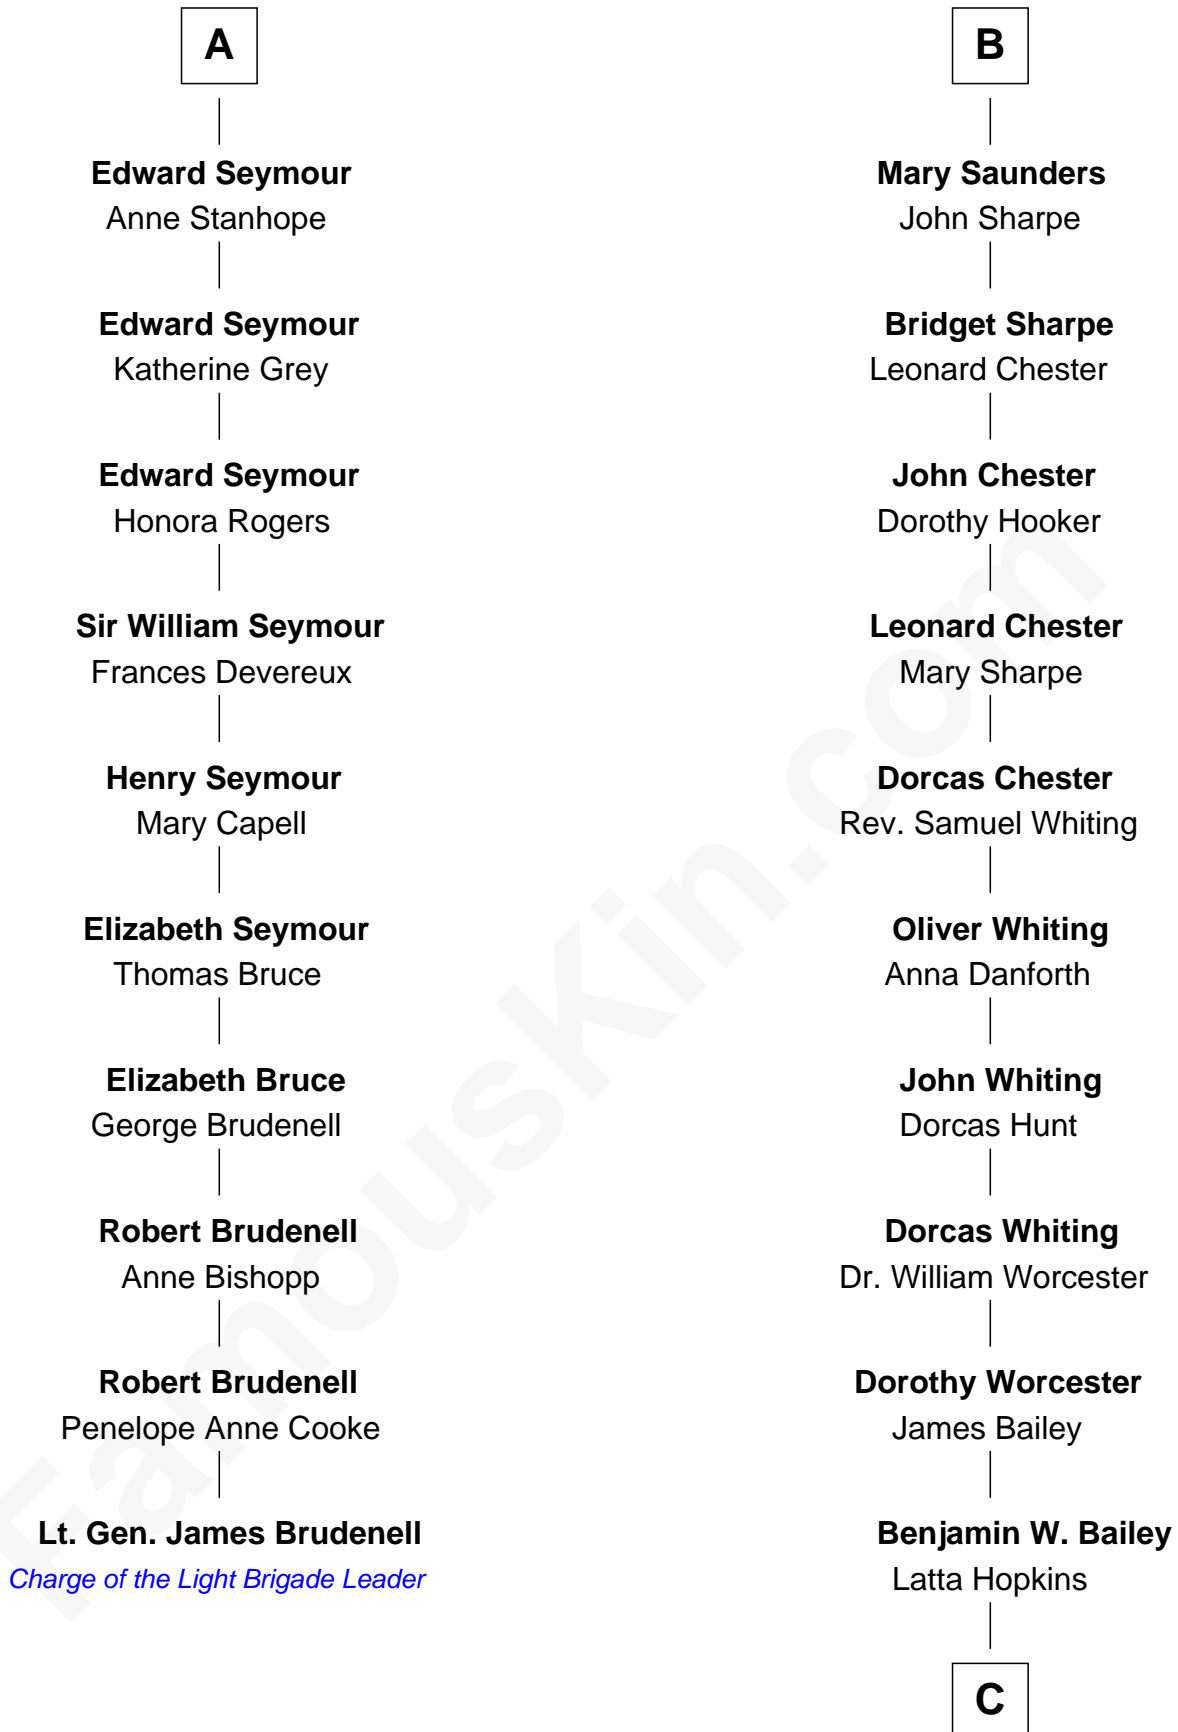

FamousKin.com

Relationship Chart of

Lt. Gen. James Brudenell

Leader of the "Charge of the Light Brigade"

16th cousin 4 times removed of

Bette Davis

Movie Actress

Sir William de Boteler

Ela Herdeburgh

C

Harriet Jane Bailey

Charles Otis Thompson

Harriet Eugenia Thompson

William Aaron Favor

Ruth Augusta Favor

Harlow Morrell Davis