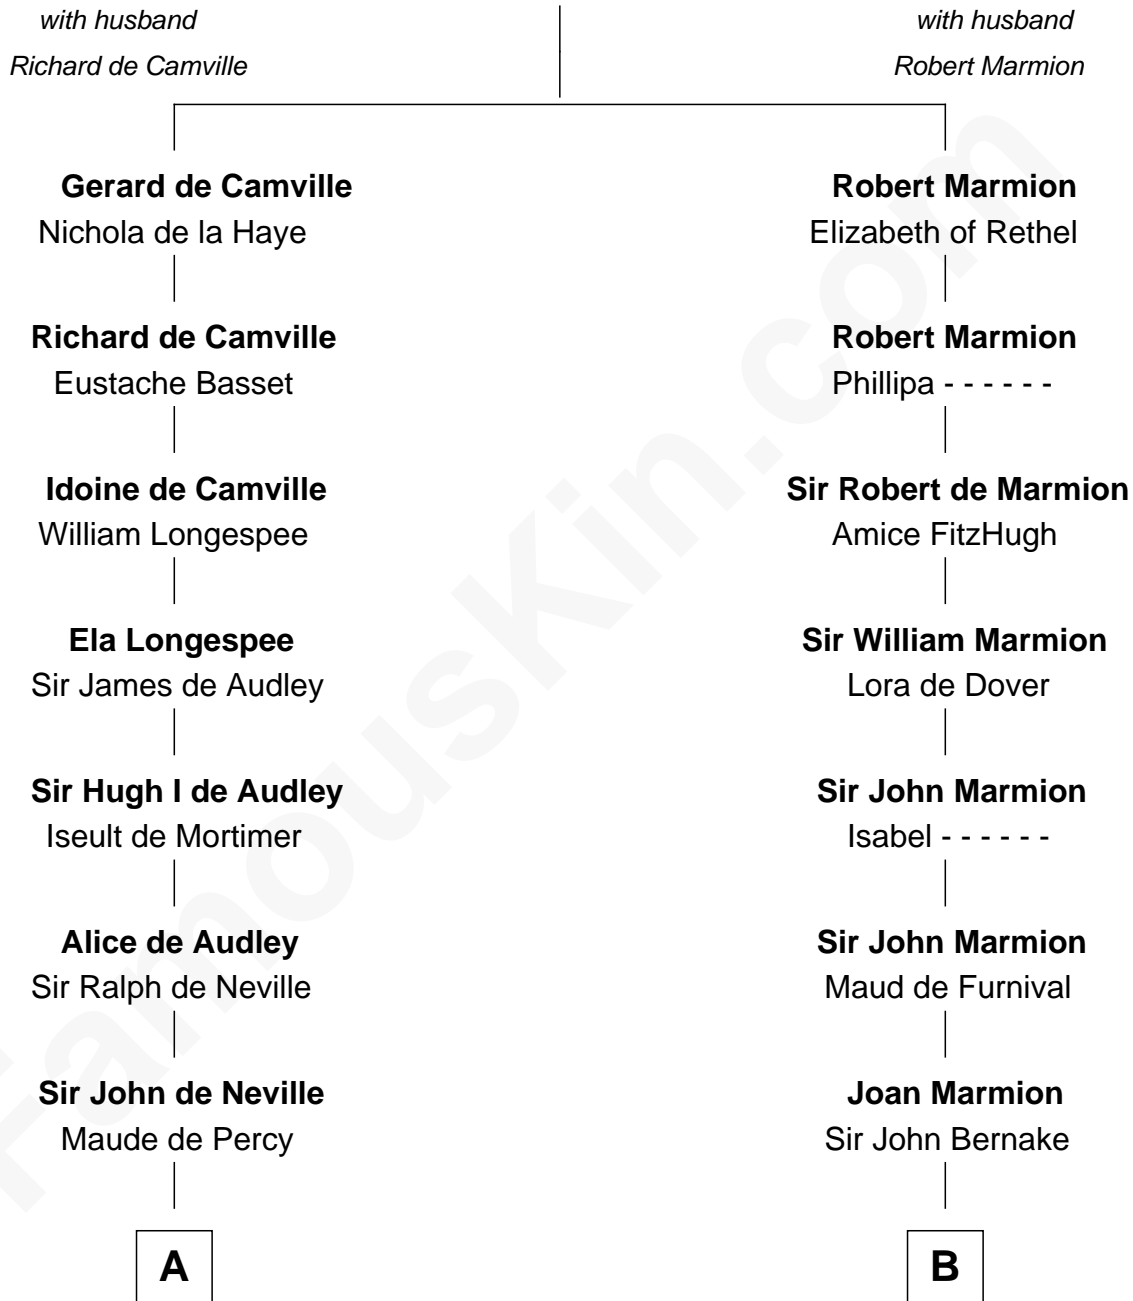

FamousKin.com Relationship Chart of

Lt. Gen. James Brudenell

Leader of the "Charge of the Light Brigade"

19th cousin 1 time removed of

William Wentworth

(c1616 - 1696/7) Great Migration Immigrant 1638

Miliscent of Rethel

C

Elizabeth Bruce
George Brudenell

Robert Brudenell
Anne Bishopp

Robert Brudenell
Penelope Anne Cooke

Lt. Gen. James Brudenell
Charge of the Light Brigade Leader

D

Christopher Wentworth
Katharine Marbury

William Wentworth
Susanna Carter

William Wentworth
Great Migration Immigrant 1638

FamousKin.com