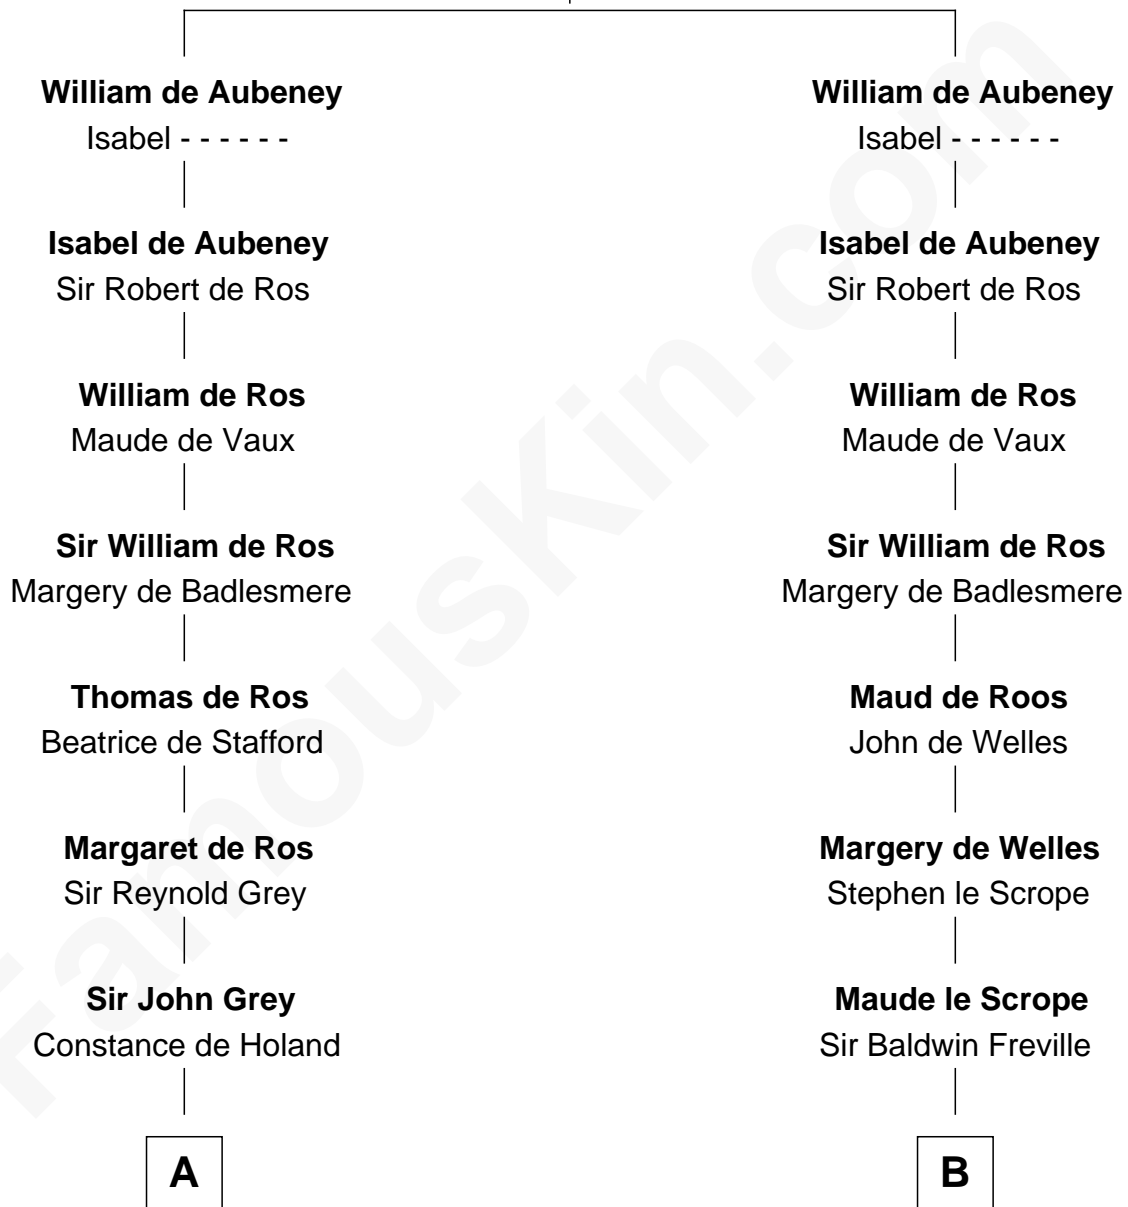

FamousKin.com

Relationship Chart of

Lt. Gen. James Brudenell

Leader of the "Charge of the Light Brigade"

19th cousin 2 times removed of

Lucretia (Rudolph) Garfield

First Lady of President James Garfield

William d'Aubenev
Margaret de Umfreville

C

Anne Bishopp
Robert Brudenell

Robert Brudenell
Penelope Anne Cooke

Lt. Gen. James Brudenell
Charge of the Light Brigade Leader

D

Elizabeth Taylor
Nathaniel Greene

John Greene
Azubah Ward

Lucretia Greene
Elijah Mason

Arabella Greene Mason
Zebulon Rudolph

Lucretia (Rudolph) Garfield
First Lady of James Garfield

FamousKin.com