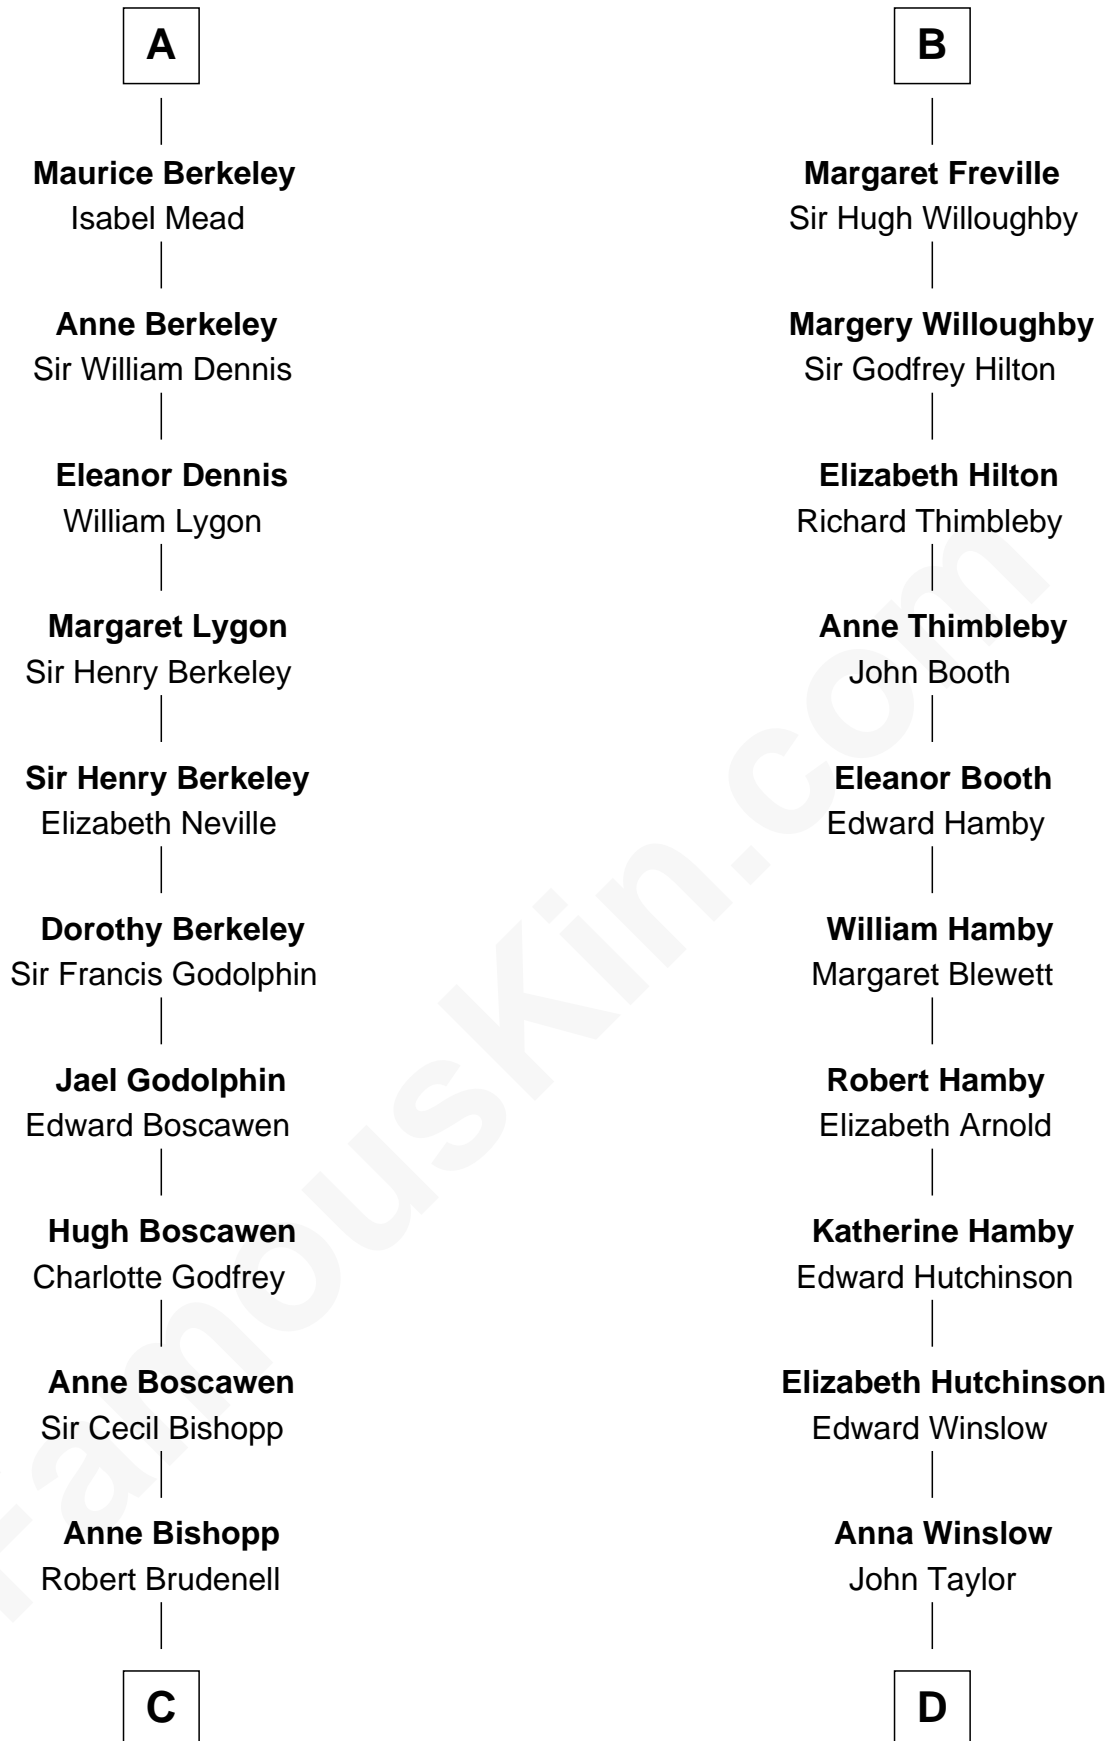

FamousKin.com

Relationship Chart of

Lt. Gen. James Brudenell

Leader of the "Charge of the Light Brigade"

18th cousin 3 times removed of

Lucretia (Rudolph) Garfield

First Lady of President James Garfield

Sir Gerald de Prendergast

C

Robert Brudenell
Penelope Anne Cooke

Lt. Gen. James Brudenell
Charge of the Light Brigade Leader

D

Elizabeth Taylor
Nathaniel Greene

John Greene
Azubah Ward

Lucretia Greene
Elijah Mason

Arabella Greene Mason
Zebulon Rudolph