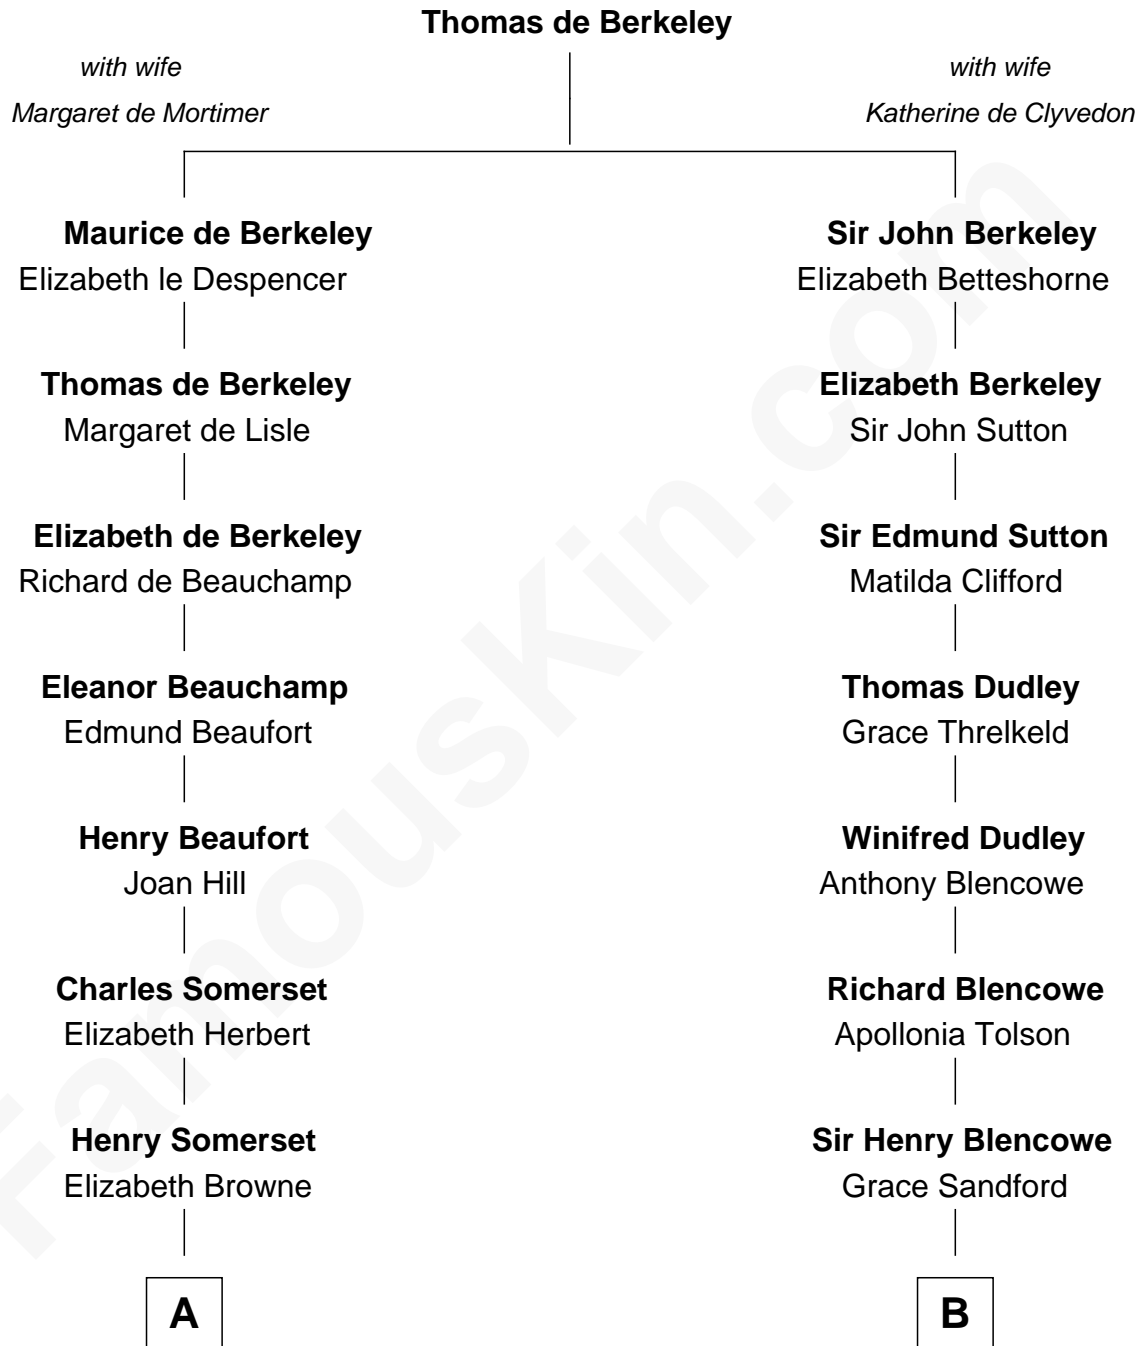

FamousKin.com Relationship Chart of

Lt. Gen. James Brudenell

Leader of the "Charge of the Light Brigade"

16th cousin 4 times removed of

Paris Hilton

Socialite and TV Personality

C

Mary Adelaide Barron
Conrad Nicholson Hilton