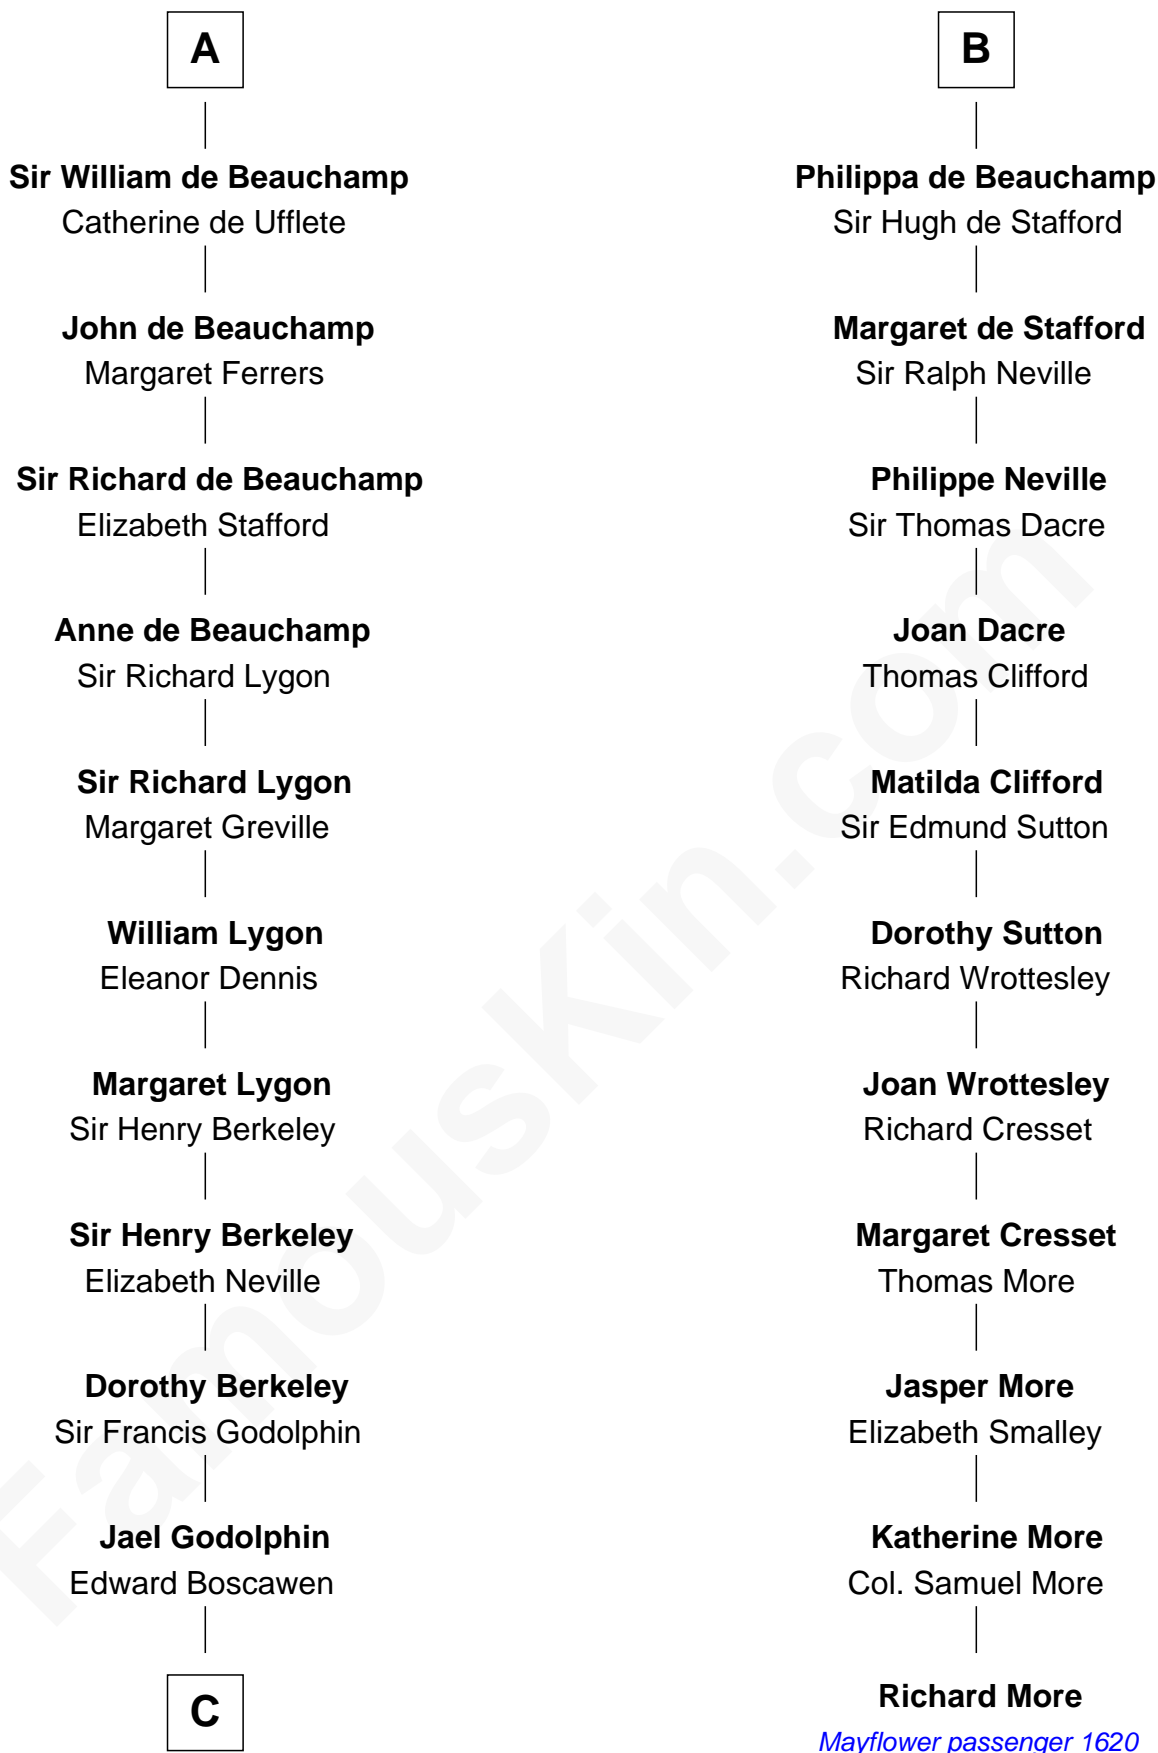

# FamousKin.com Relationship Chart of

**Lt. Gen. James Brudenell**

*Leader of the "Charge of the Light Brigade"*

17th cousin 4 times removed of

**Richard More**

*(c1614 - c1696) Mayflower passenger 1620*

**MAYFLOWER**

**C**

—  
**Hugh Boscawen**  
Charlotte Godfrey

—  
**Anne Boscawen**  
Sir Cecil Bishopp

—  
**Anne Bishopp**  
Robert Brudenell

—  
**Robert Brudenell**  
Penelope Anne Cooke

—  
**Lt. Gen. James Brudenell**  
*Charge of the Light Brigade Leader*