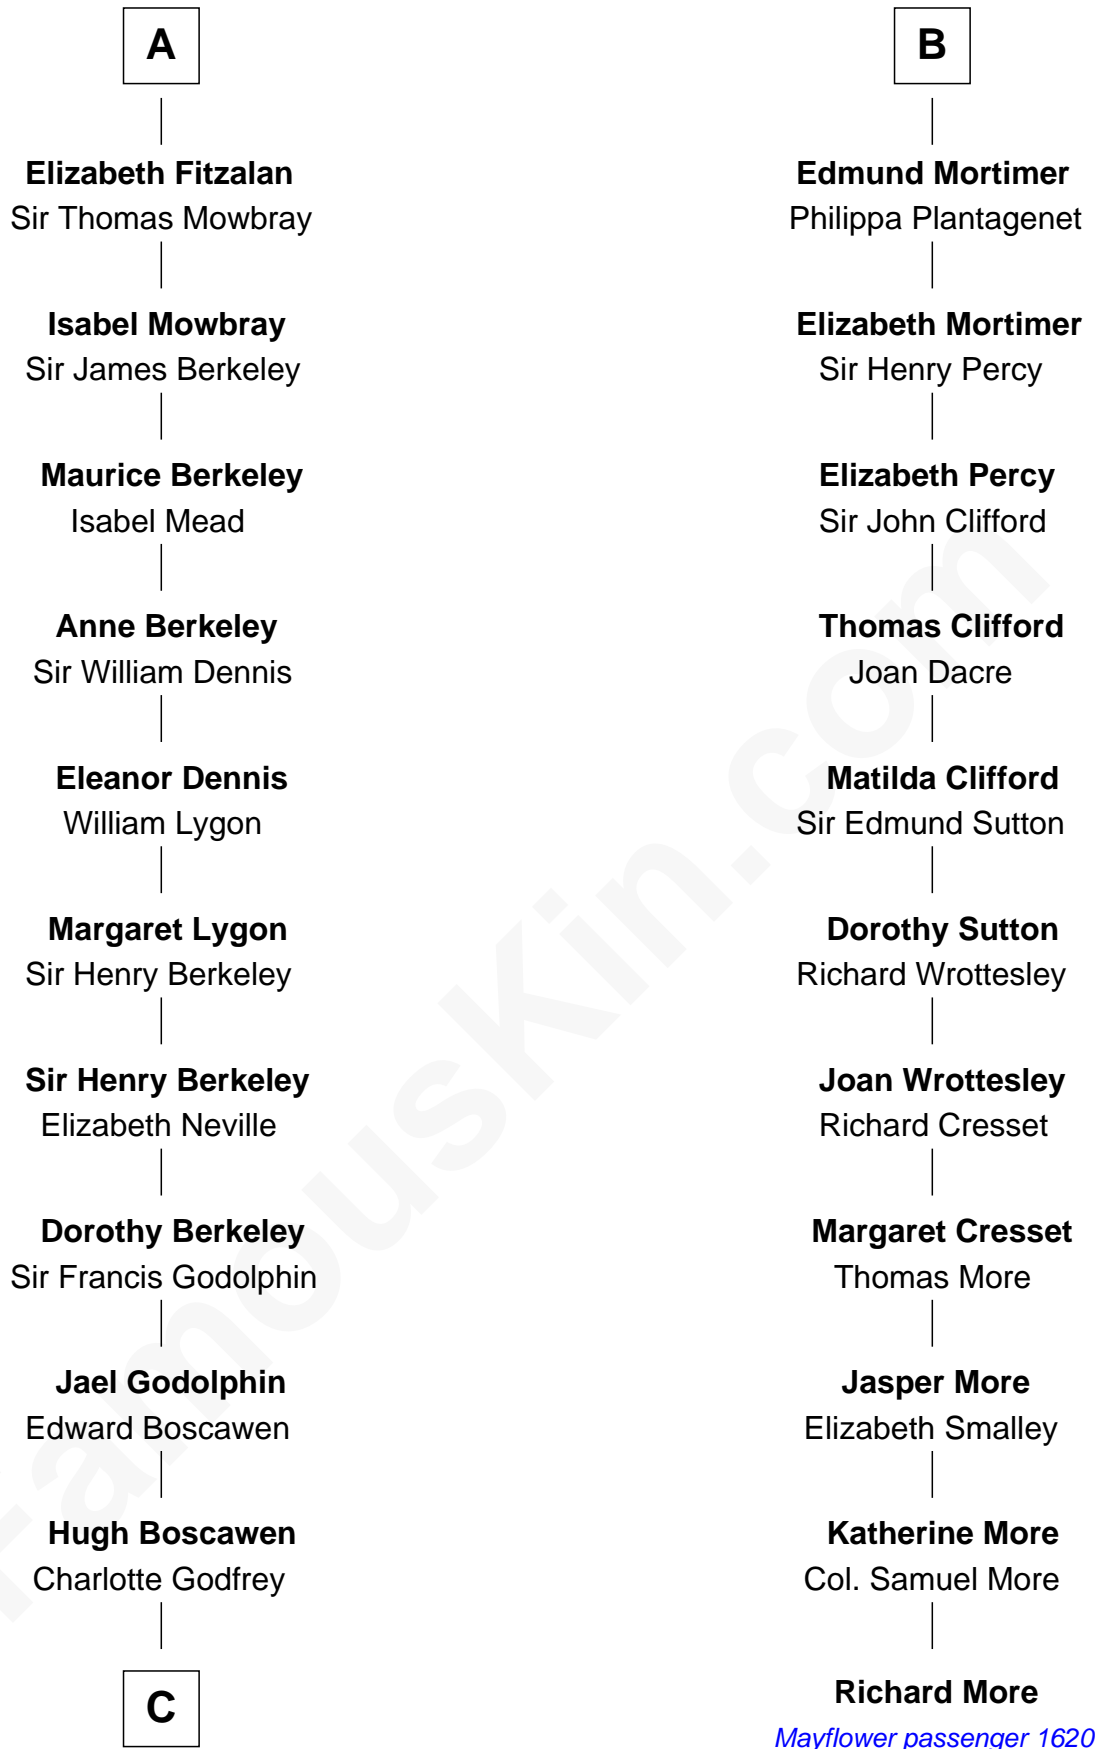

FamousKin.com Relationship Chart of

Lt. Gen. James Brudenell

Leader of the "Charge of the Light Brigade"

17th cousin 3 times removed of

Richard More

(c1614 - c1696) Mayflower passenger 1620

MAYFLOWER

Robert de Bermingham