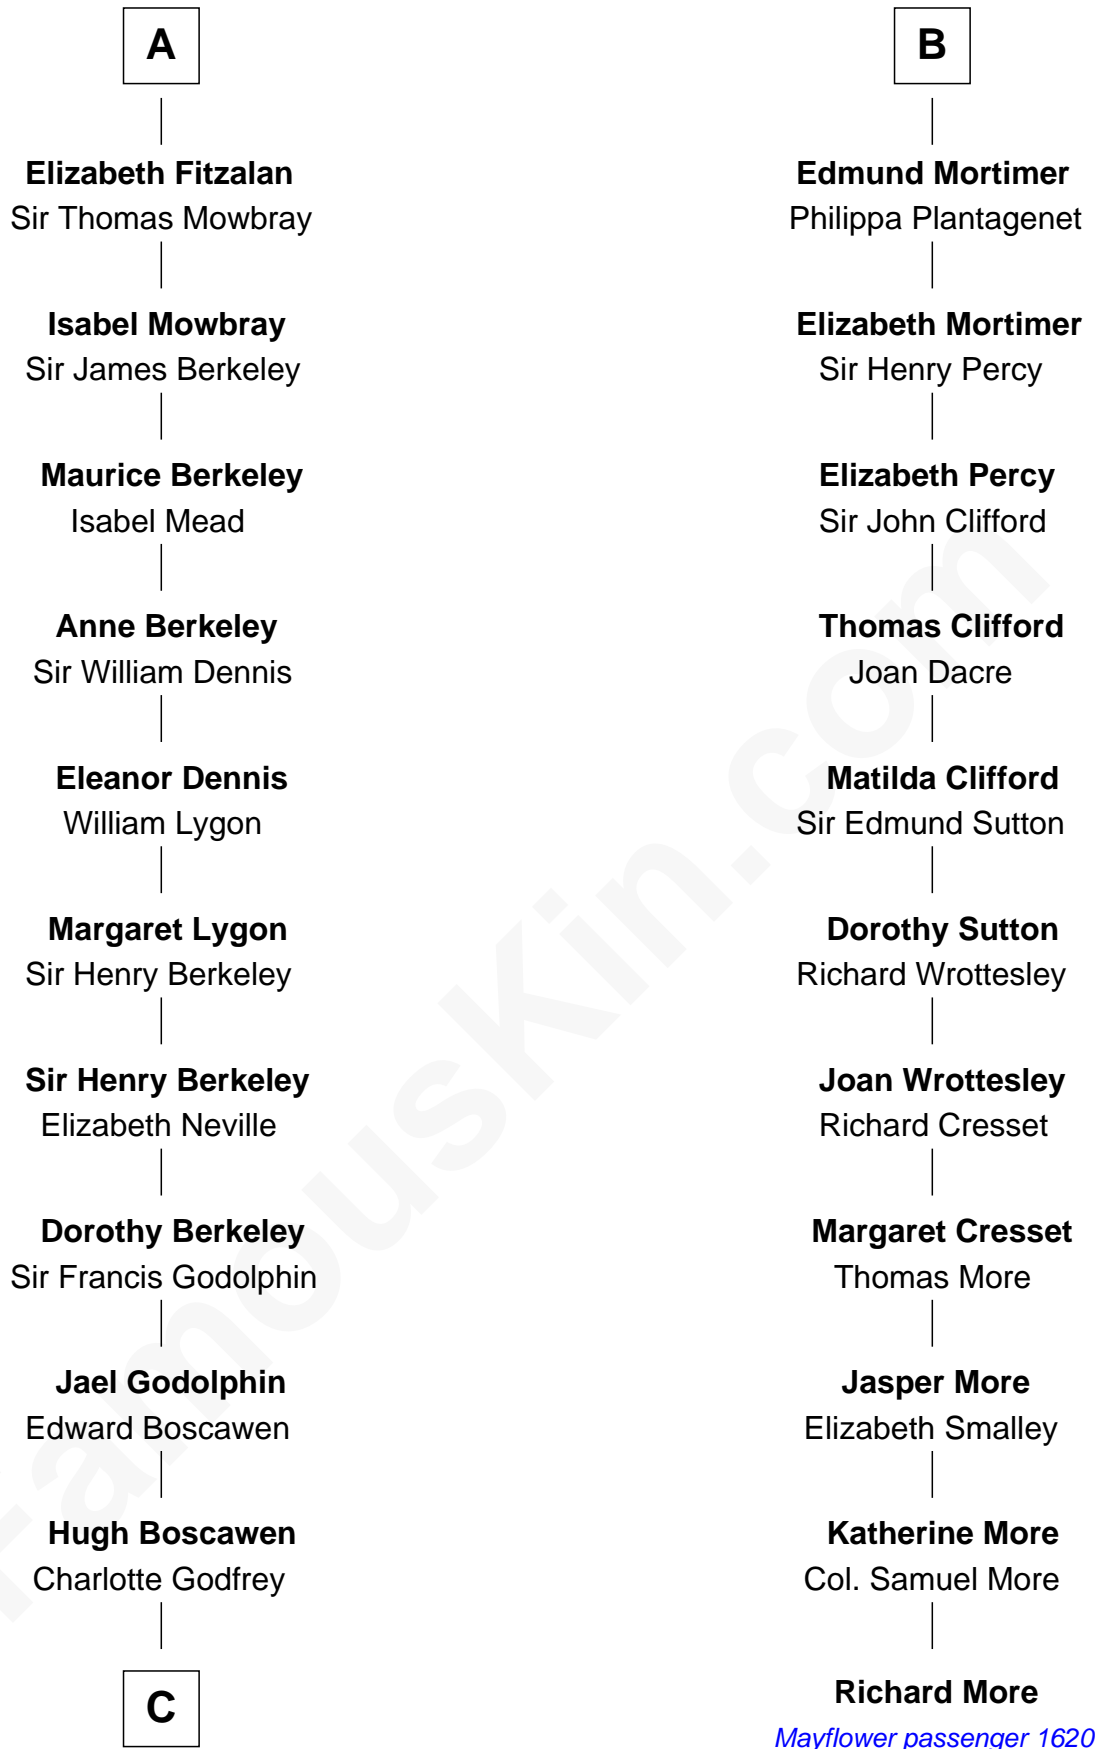

# FamousKin.com Relationship Chart of

**Lt. Gen. James Brudenell**

*Leader of the "Charge of the Light Brigade"*

17th cousin 3 times removed of

**Richard More**

*(c1614 - c1696) Mayflower passenger 1620*

**MAYFLOWER**

**C**

—  
**Anne Boscawen**

Sir Cecil Bishopp

—  
**Anne Bishopp**

Robert Brudenell

—  
**Robert Brudenell**

Penelope Anne Cooke

—  
**Lt. Gen. James Brudenell**

*Charge of the Light Brigade Leader*

FamousKin.com