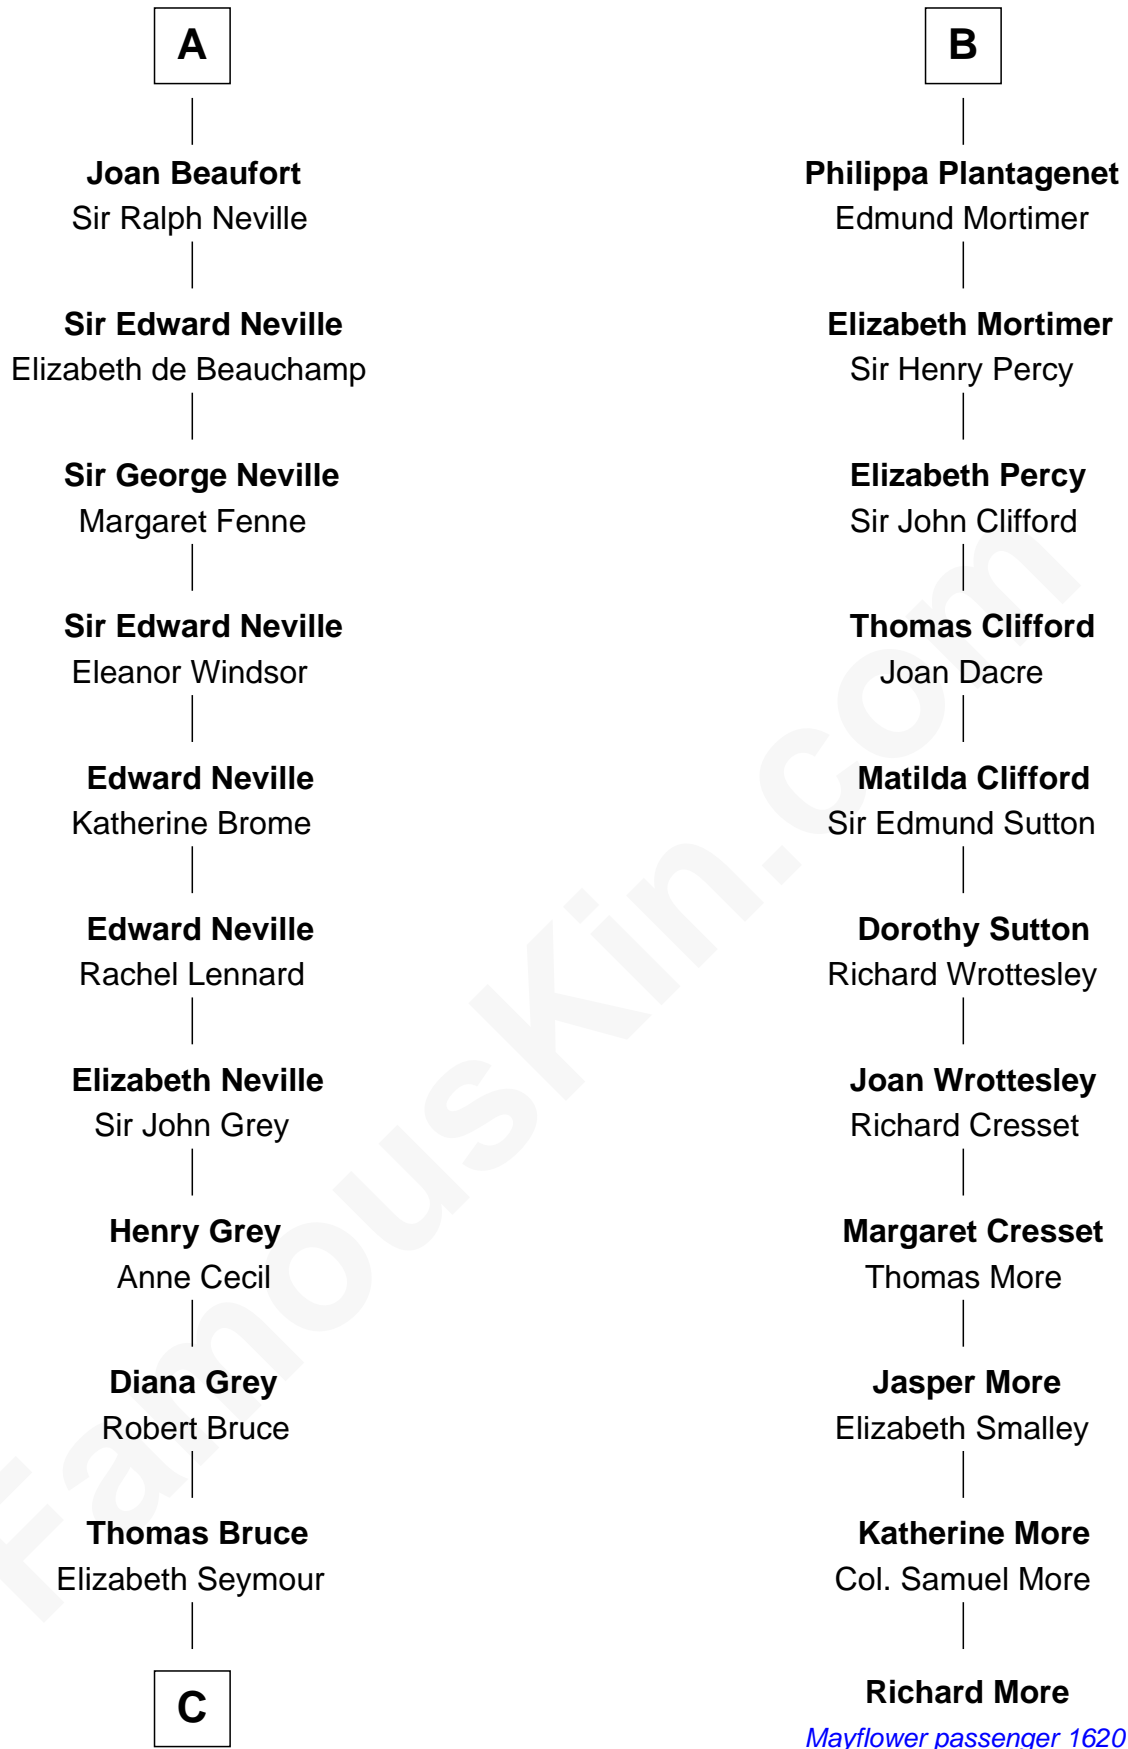

FamousKin.com Relationship Chart of

Lt. Gen. James Brudenell

Leader of the "Charge of the Light Brigade"

17th cousin 3 times removed of

Richard More

(c1614 - c1696) Mayflower passenger 1620

MAYFLOWER

William VIII de Montpellier

Edward III, King of England
Philippa of Hainault

John of Gaunt
Katherine Roet

A

Maria of Montpellier
Pedro II, King of Aragon

James I, King of Aragon
Yolanda of Hungary

Isabella of Aragon
Philip III, King of France

King Philip IV of France
Joan of Navarre

Isabella of France
Edward II, King of England

Edward III, King of England
Philippa of Hainault

Lionel of Antwerp
Elizabeth de Burgh

B

C

—
Elizabeth Bruce
George Brudenell