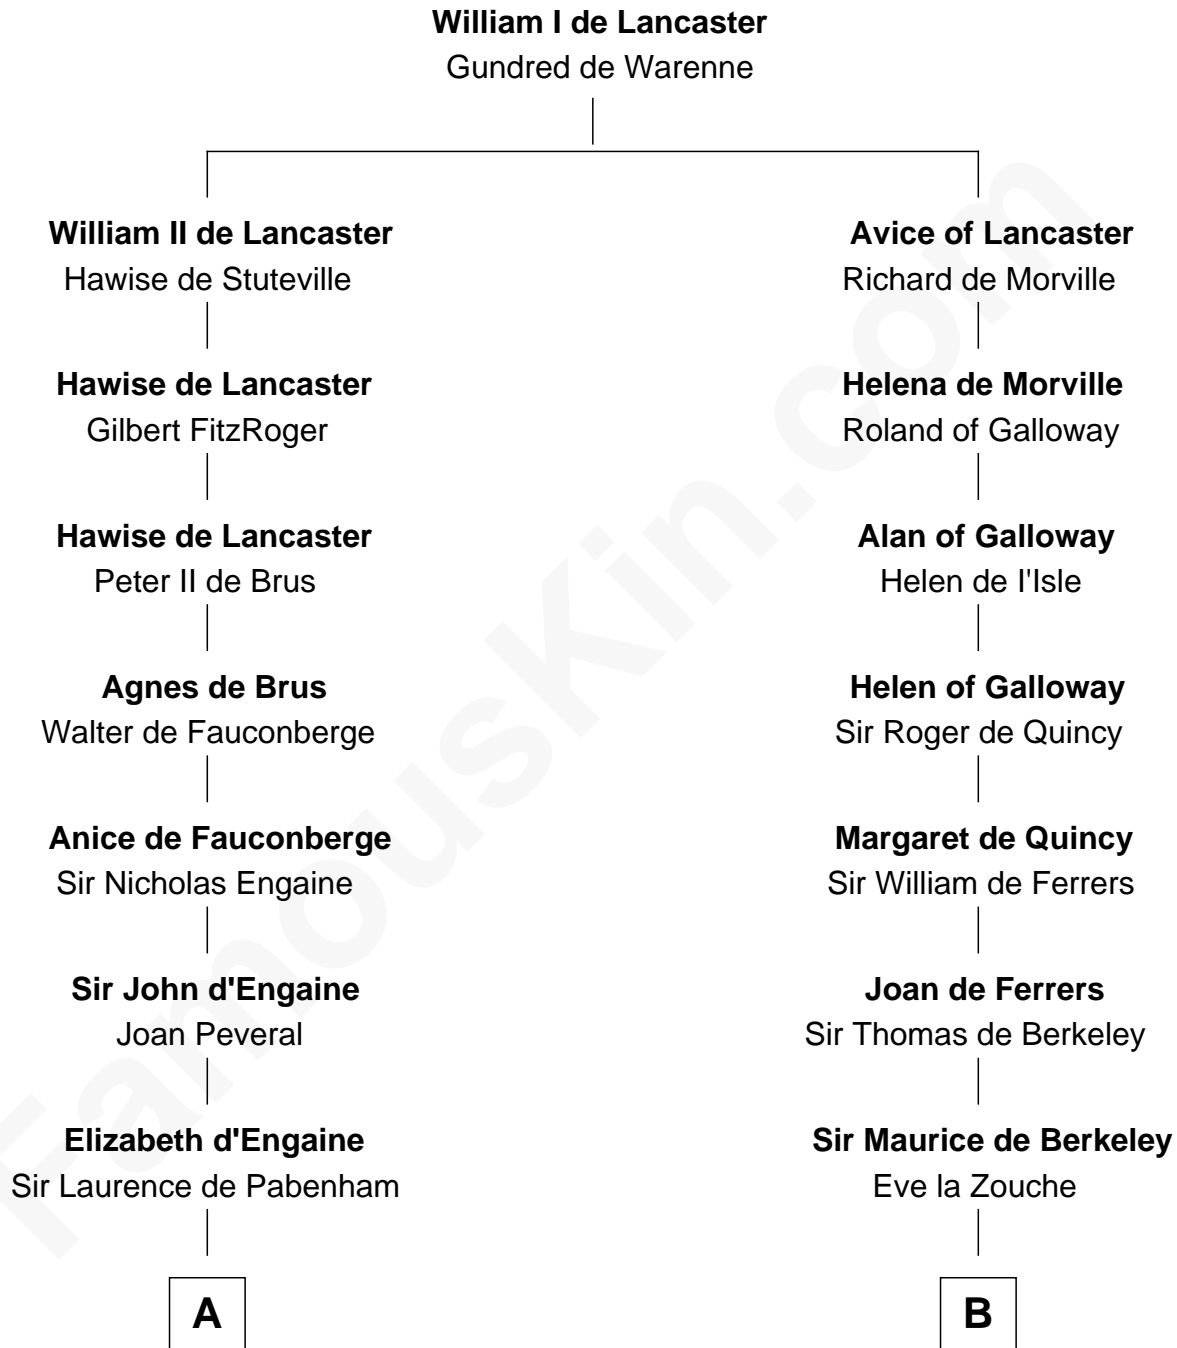

FamousKin.com Relationship Chart of

Lt. Gen. James Brudenell

Leader of the "Charge of the Light Brigade"

16th cousin 5 times removed of

Richard More

(c1614 - c1696) Mayflower passenger 1620

MAYFLOWER

C

—
Thomas Bruce
Elizabeth Seymour

—
Elizabeth Bruce
George Brudenell

—
Robert Brudenell
Anne Bishopp

—
Robert Brudenell
Penelope Anne Cooke

—
Lt. Gen. James Brudenell
Charge of the Light Brigade Leader

FamousKin.com