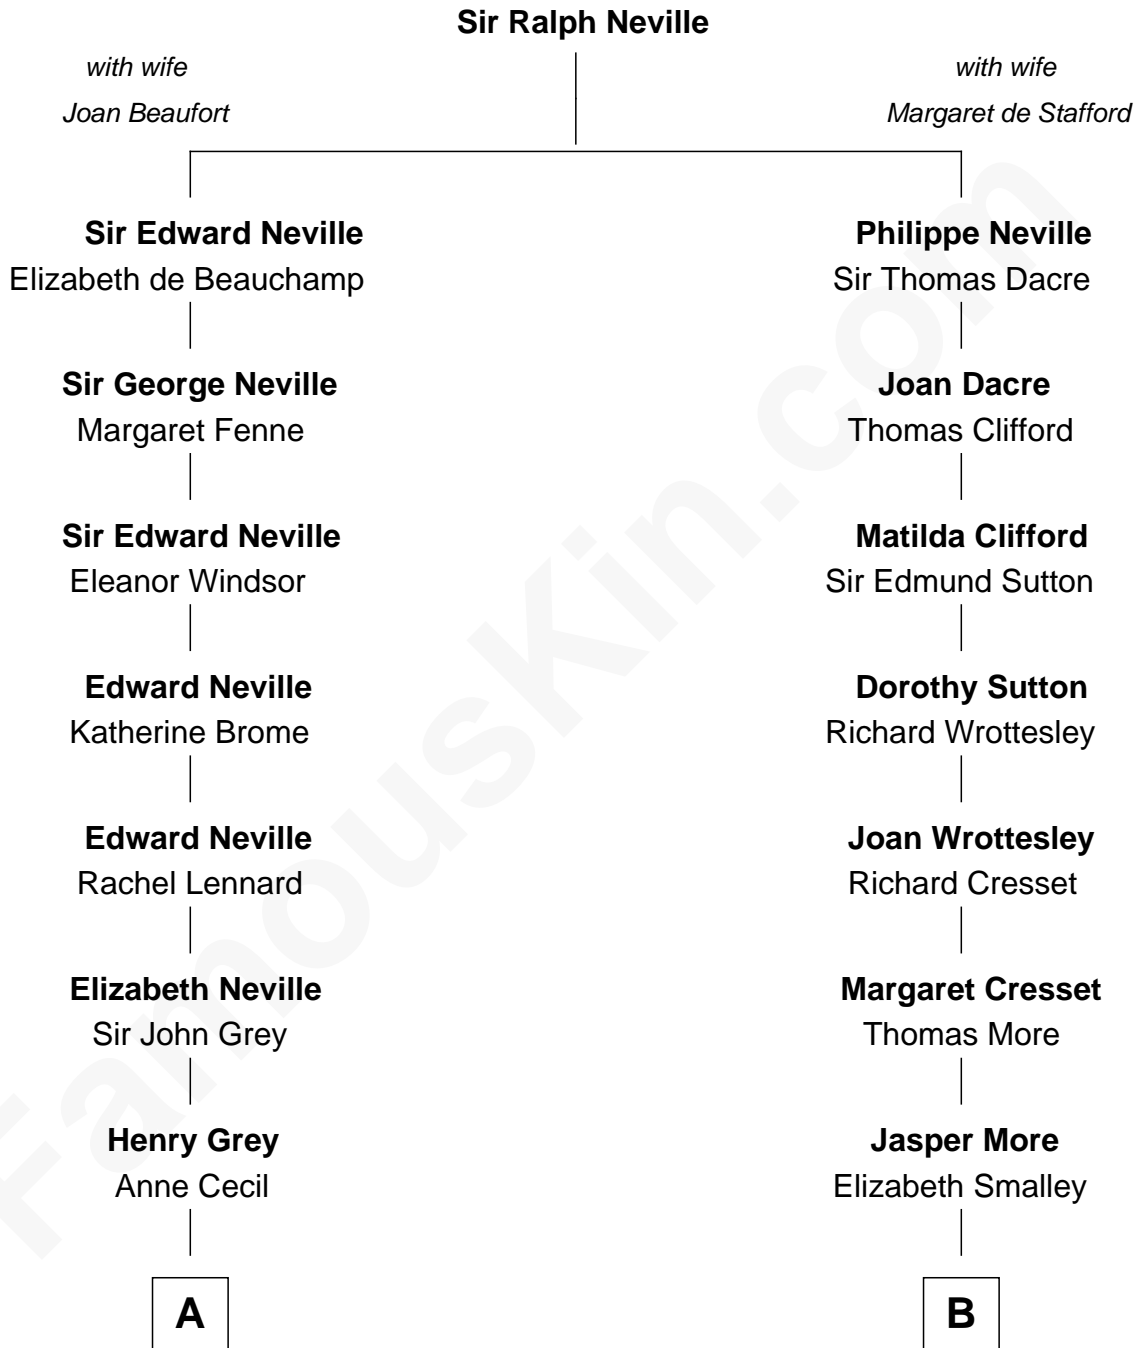

FamousKin.com Relationship Chart of

Lt. Gen. James Brudenell

Leader of the "Charge of the Light Brigade"

8th cousin 4 times removed of

Richard More

(c1614 - c1696) Mayflower passenger 1620

MAYFLOWER

A

Diana Grey
Robert Bruce

Thomas Bruce
Elizabeth Seymour

Elizabeth Bruce
George Brudenell

Robert Brudenell
Anne Bishopp

Robert Brudenell
Penelope Anne Cooke

Lt. Gen. James Brudenell
Charge of the Light Brigade Leader

B

Katherine More
Col. Samuel More

Richard More
Mayflower passenger 1620