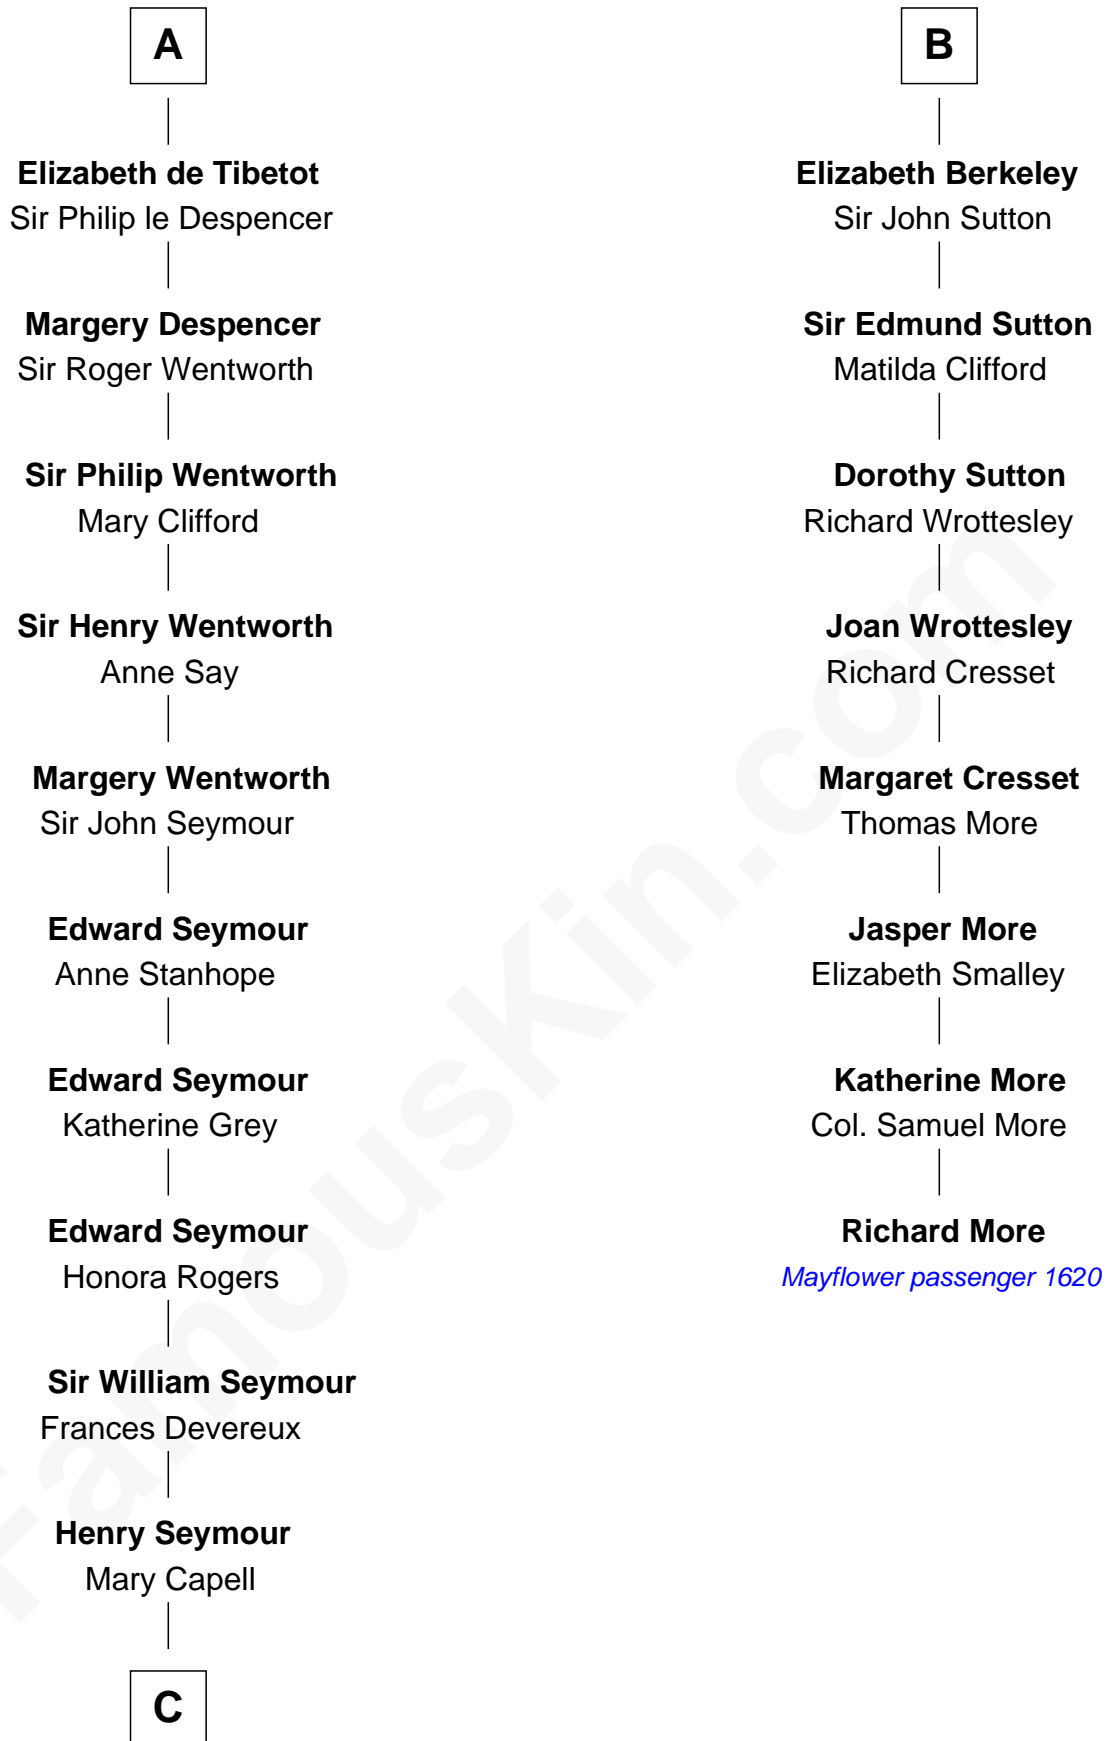

# FamousKin.com Relationship Chart of

**Lt. Gen. James Brudenell**

*Leader of the "Charge of the Light Brigade"*

14th cousin 7 times removed of

**Richard More**

*(c1614 - c1696) Mayflower passenger 1620*

**MAYFLOWER**