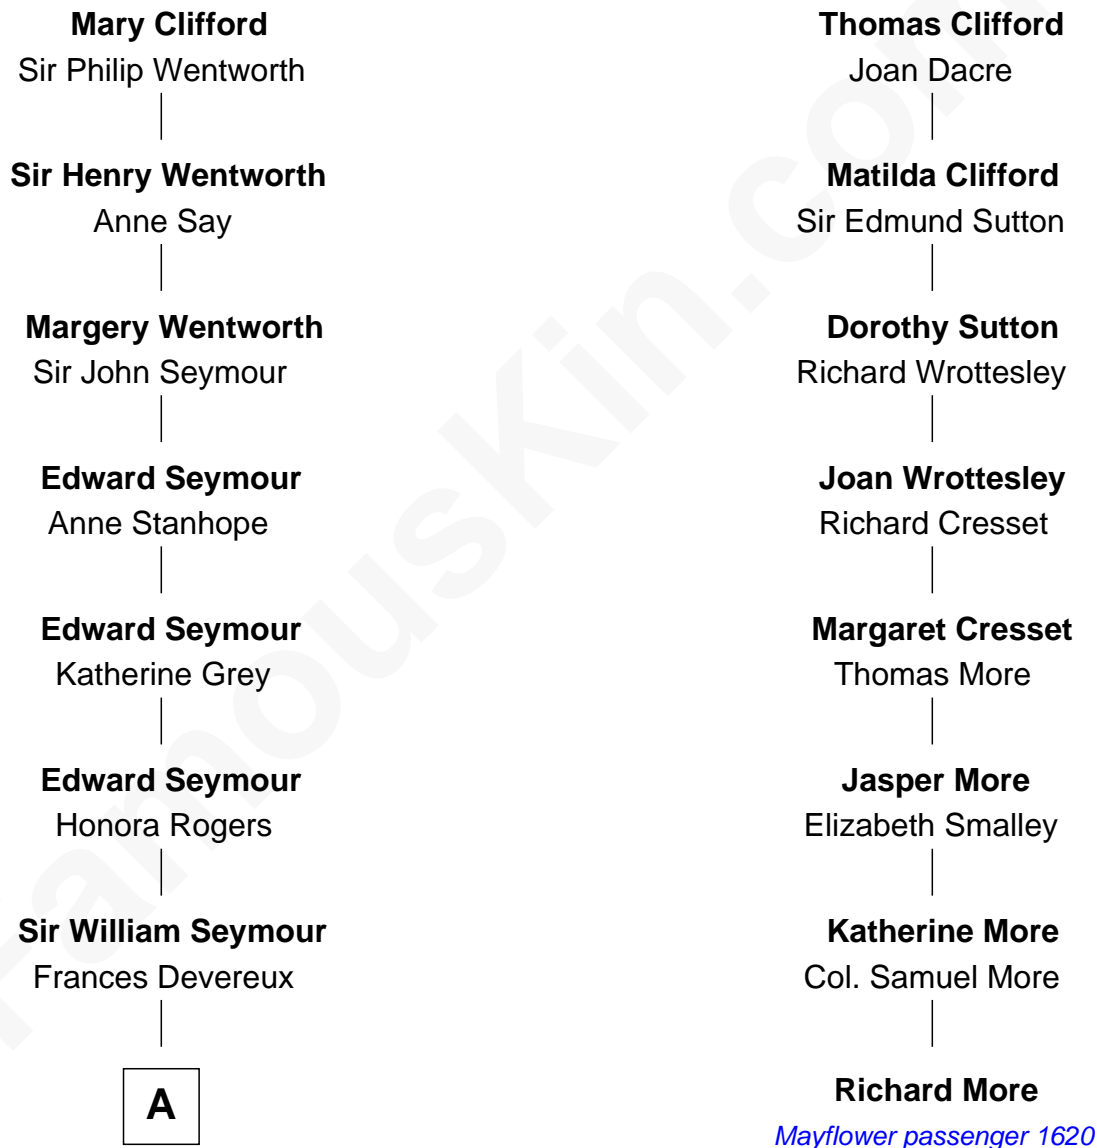

FamousKin.com Relationship Chart of

Lt. Gen. James Brudenell

Leader of the "Charge of the Light Brigade"

7th cousin 5 times removed of

Richard More

(c1614 - c1696) Mayflower passenger 1620

Sir John Clifford

Elizabeth Percy