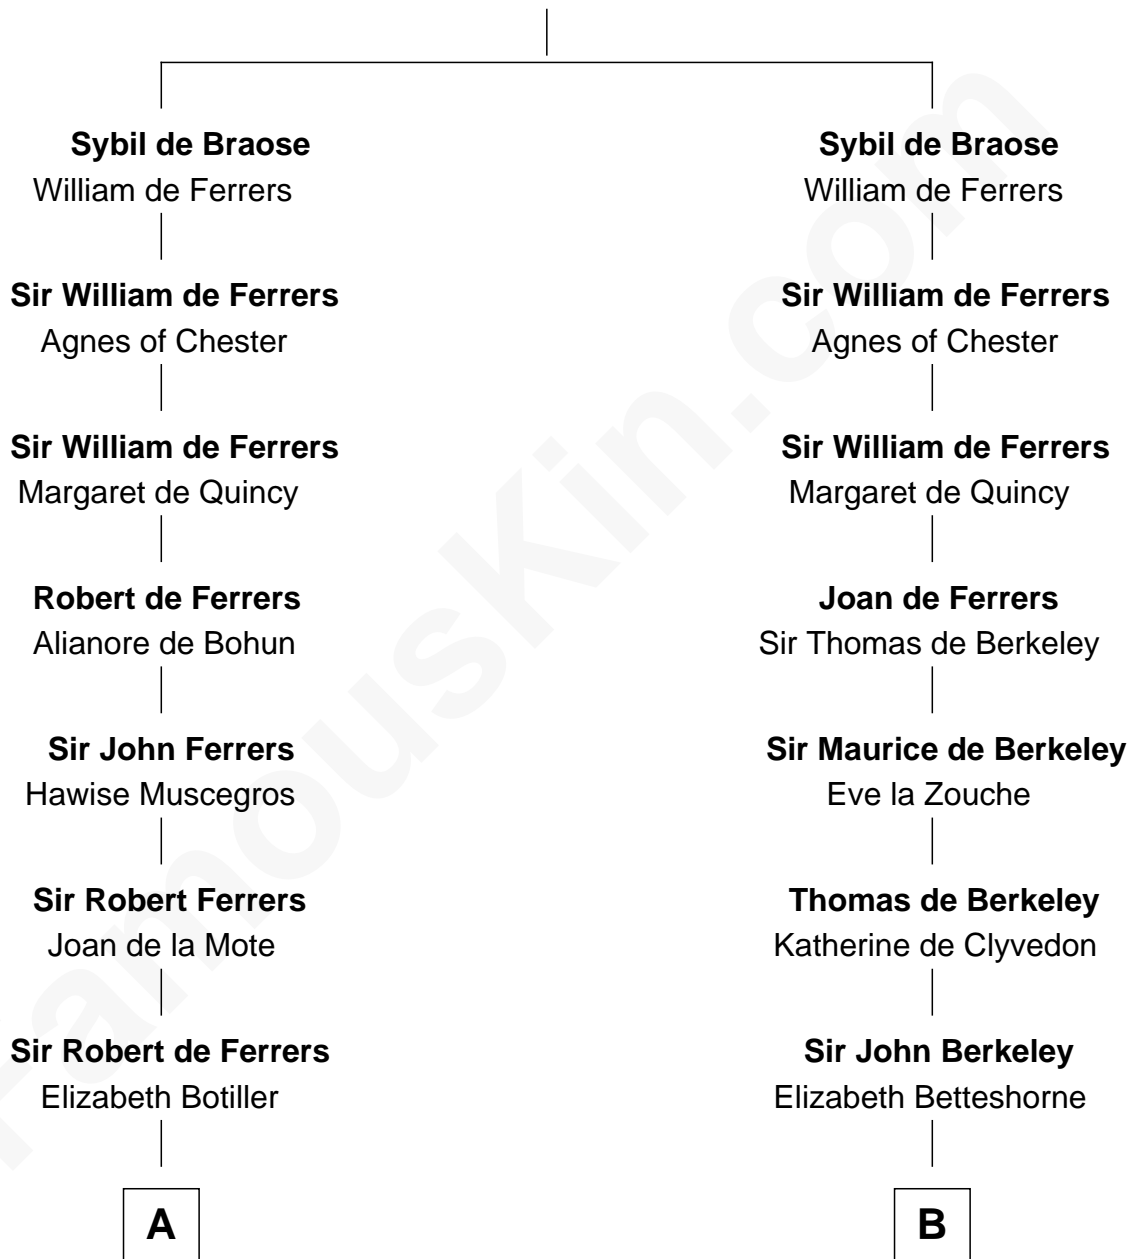

FamousKin.com Relationship Chart of

Lt. Gen. James Brudenell

Leader of the "Charge of the Light Brigade"

14th cousin 7 times removed of

Richard More

(c1614 - c1696) Mayflower passenger 1620

MAYFLOWER

William de Braose

C

—
Frances Savile
Francis Brudenell

—
George Brudenell
Elizabeth Bruce

—
Robert Brudenell
Anne Bishopp

—
Robert Brudenell
Penelope Anne Cooke

—
Lt. Gen. James Brudenell
Charge of the Light Brigade Leader

FamousKin.com