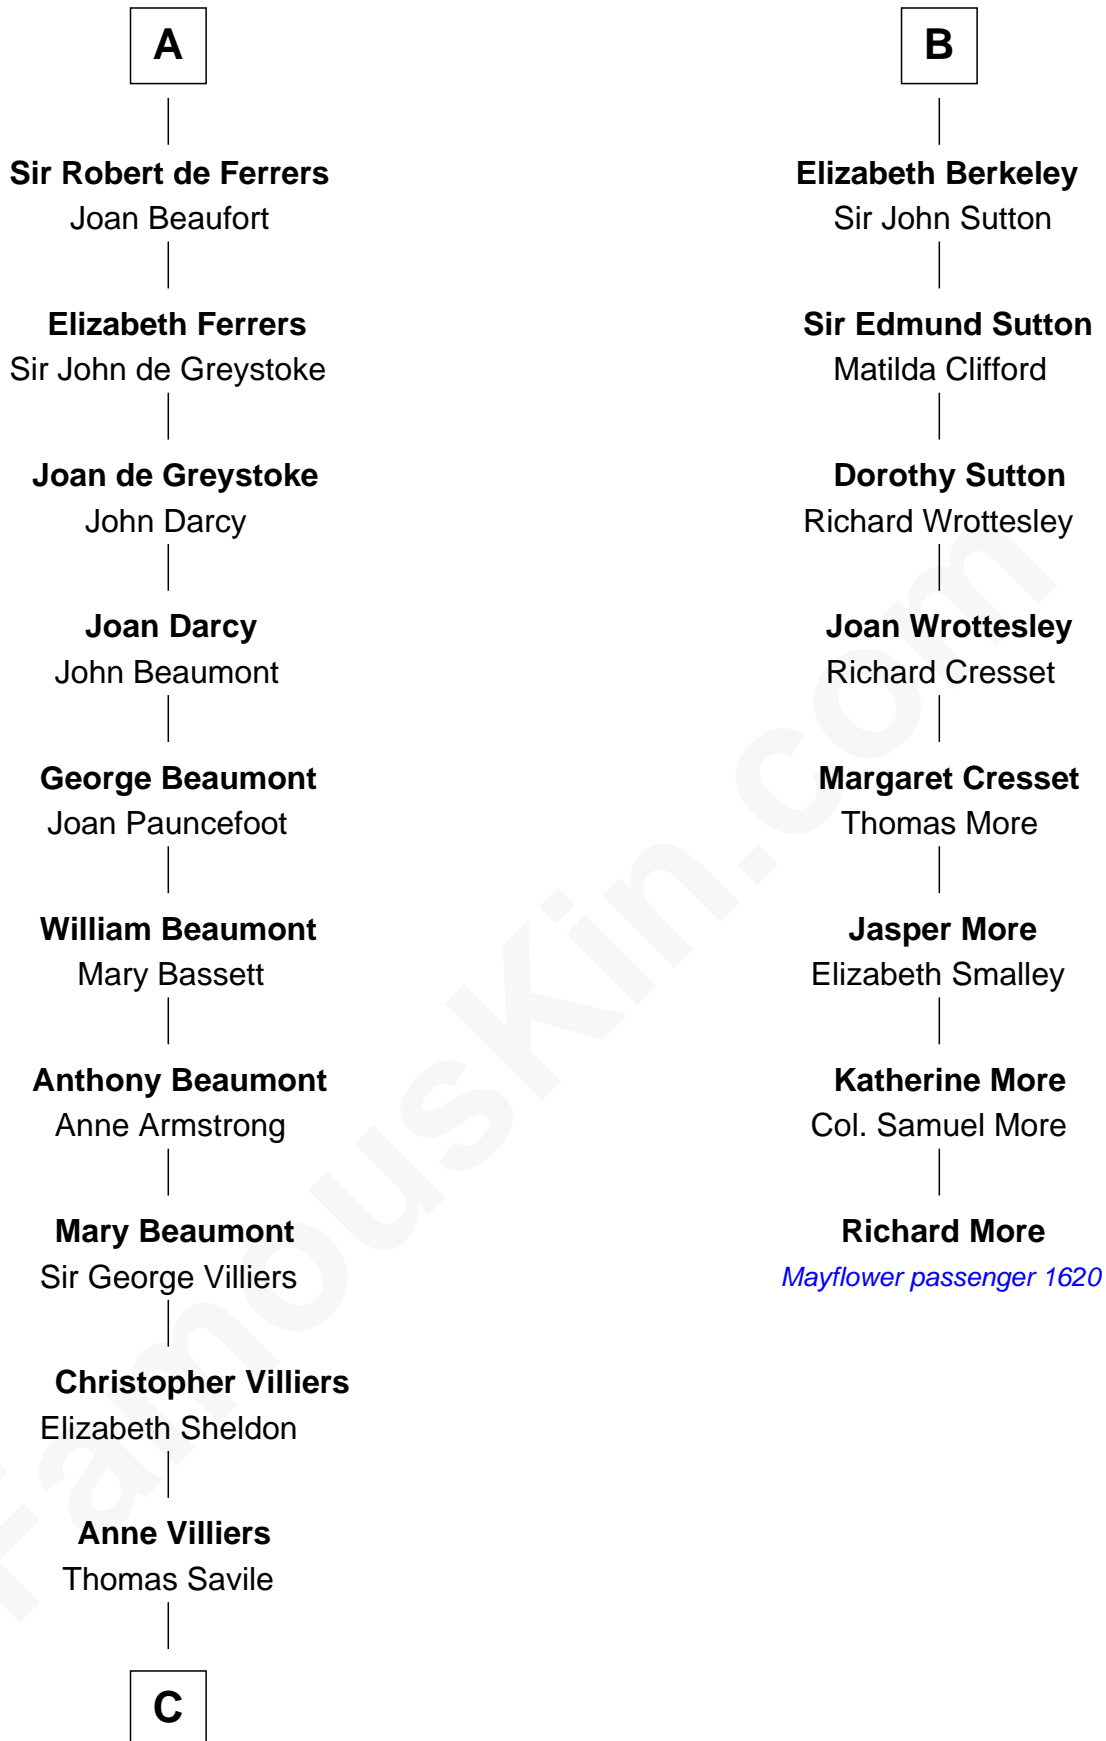

FamousKin.com Relationship Chart of

Lt. Gen. James Brudenell

Leader of the "Charge of the Light Brigade"

14th cousin 7 times removed of

Richard More

(c1614 - c1696) Mayflower passenger 1620

MAYFLOWER

William de Braose

C

—
Frances Savile
Francis Brudenell

—
George Brudenell
Elizabeth Bruce

—
Robert Brudenell
Anne Bishopp

—
Robert Brudenell
Penelope Anne Cooke

—
Lt. Gen. James Brudenell
Charge of the Light Brigade Leader

FamousKin.com