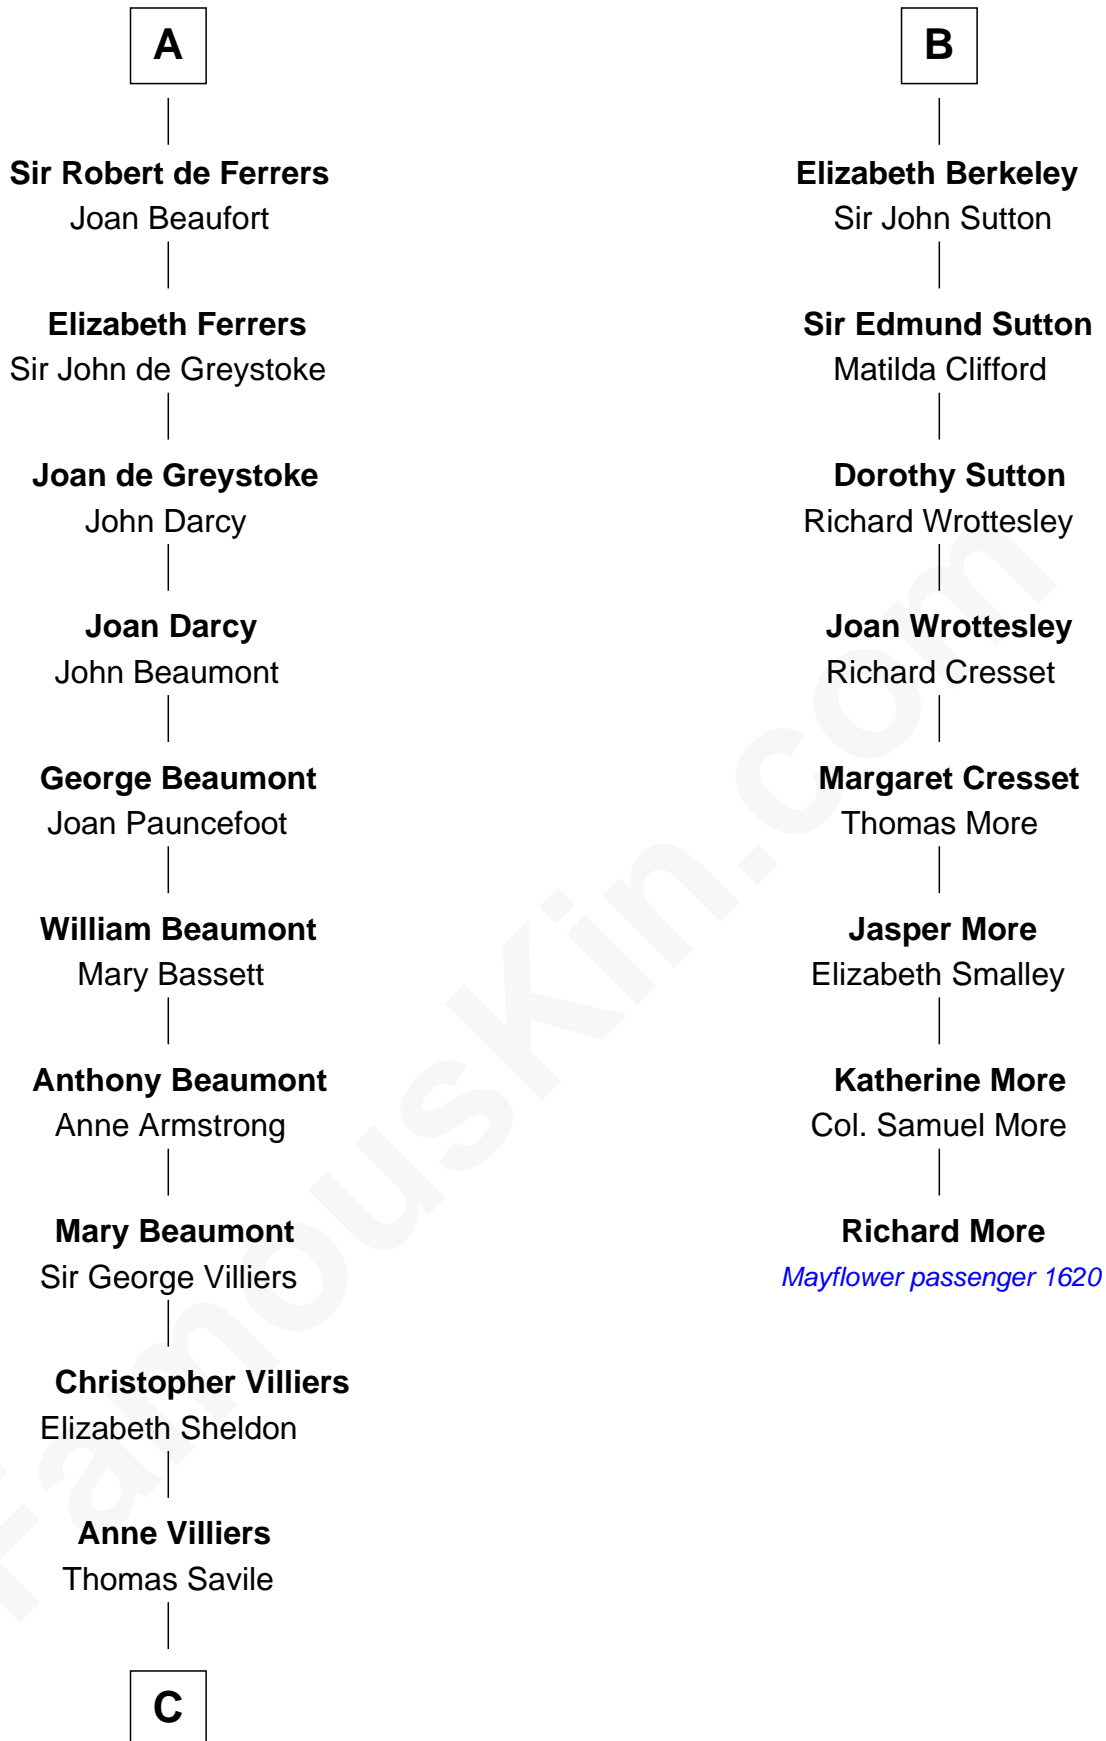

FamousKin.com Relationship Chart of

Lt. Gen. James Brudenell

Leader of the "Charge of the Light Brigade"

14th cousin 7 times removed of

Richard More

(c1614 - c1696) Mayflower passenger 1620

MAYFLOWER

C

—
Frances Savile
Francis Brudenell

—
George Brudenell
Elizabeth Bruce

—
Robert Brudenell
Anne Bishopp

—
Robert Brudenell
Penelope Anne Cooke

—
Lt. Gen. James Brudenell
Charge of the Light Brigade Leader

FamousKin.com