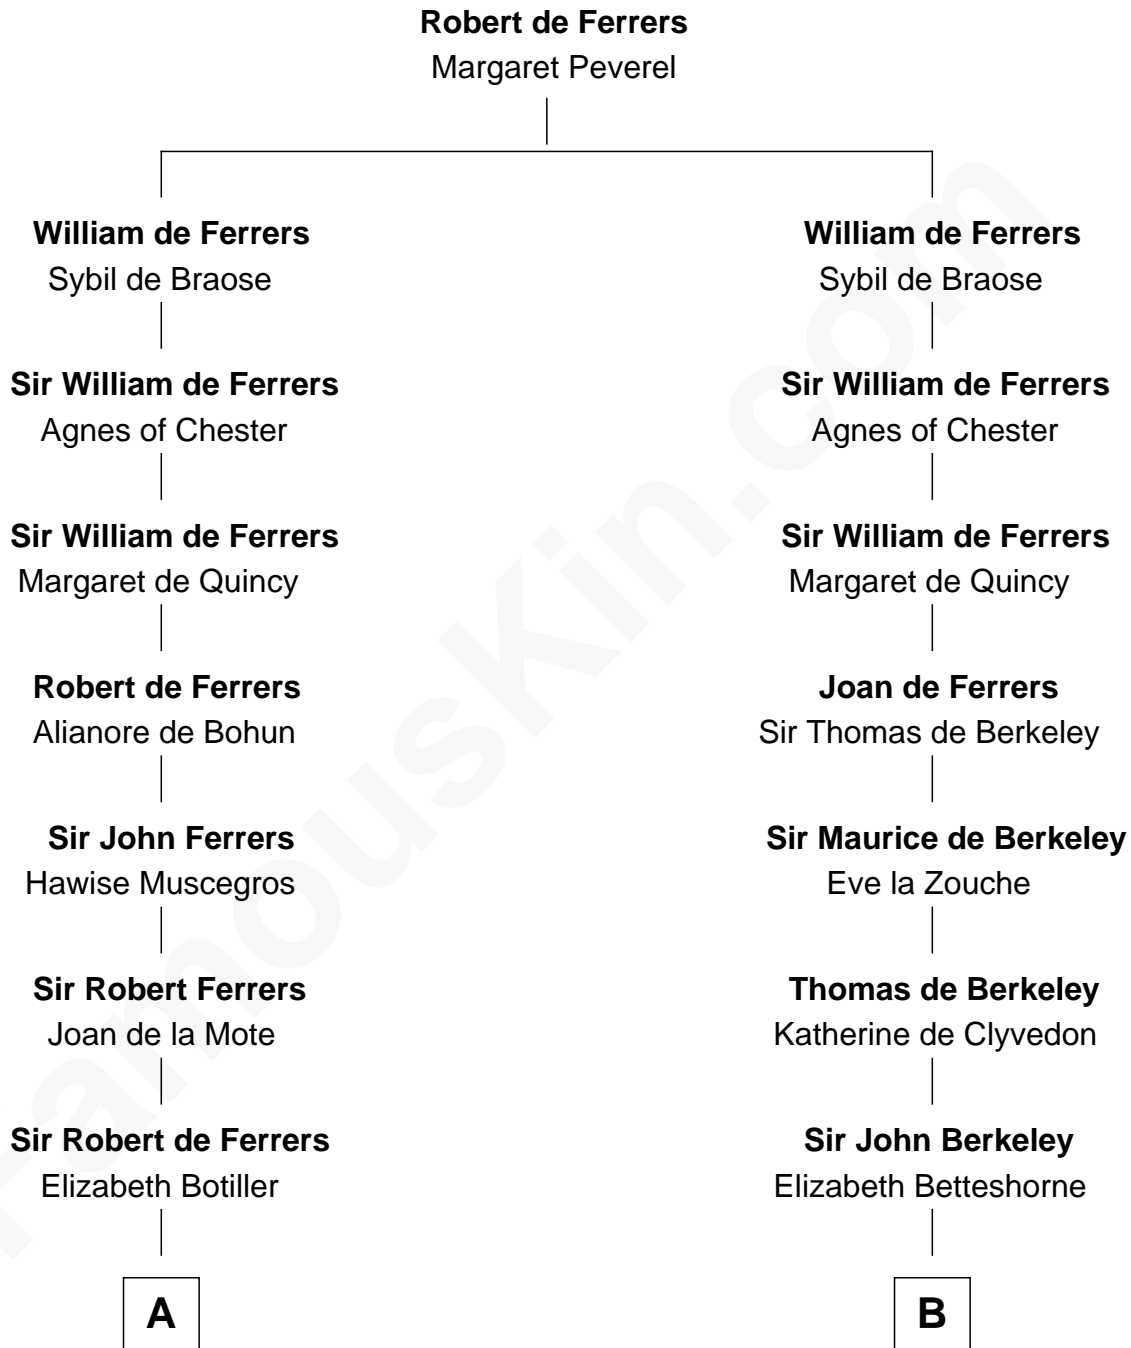

FamousKin.com Relationship Chart of

Lt. Gen. James Brudenell

Leader of the "Charge of the Light Brigade"

14th cousin 7 times removed of

Richard More

(c1614 - c1696) Mayflower passenger 1620

MAYFLOWER

C

—
Frances Savile
Francis Brudenell

—
George Brudenell
Elizabeth Bruce

—
Robert Brudenell
Anne Bishopp

—
Robert Brudenell
Penelope Anne Cooke

—
Lt. Gen. James Brudenell
Charge of the Light Brigade Leader

FamousKin.com