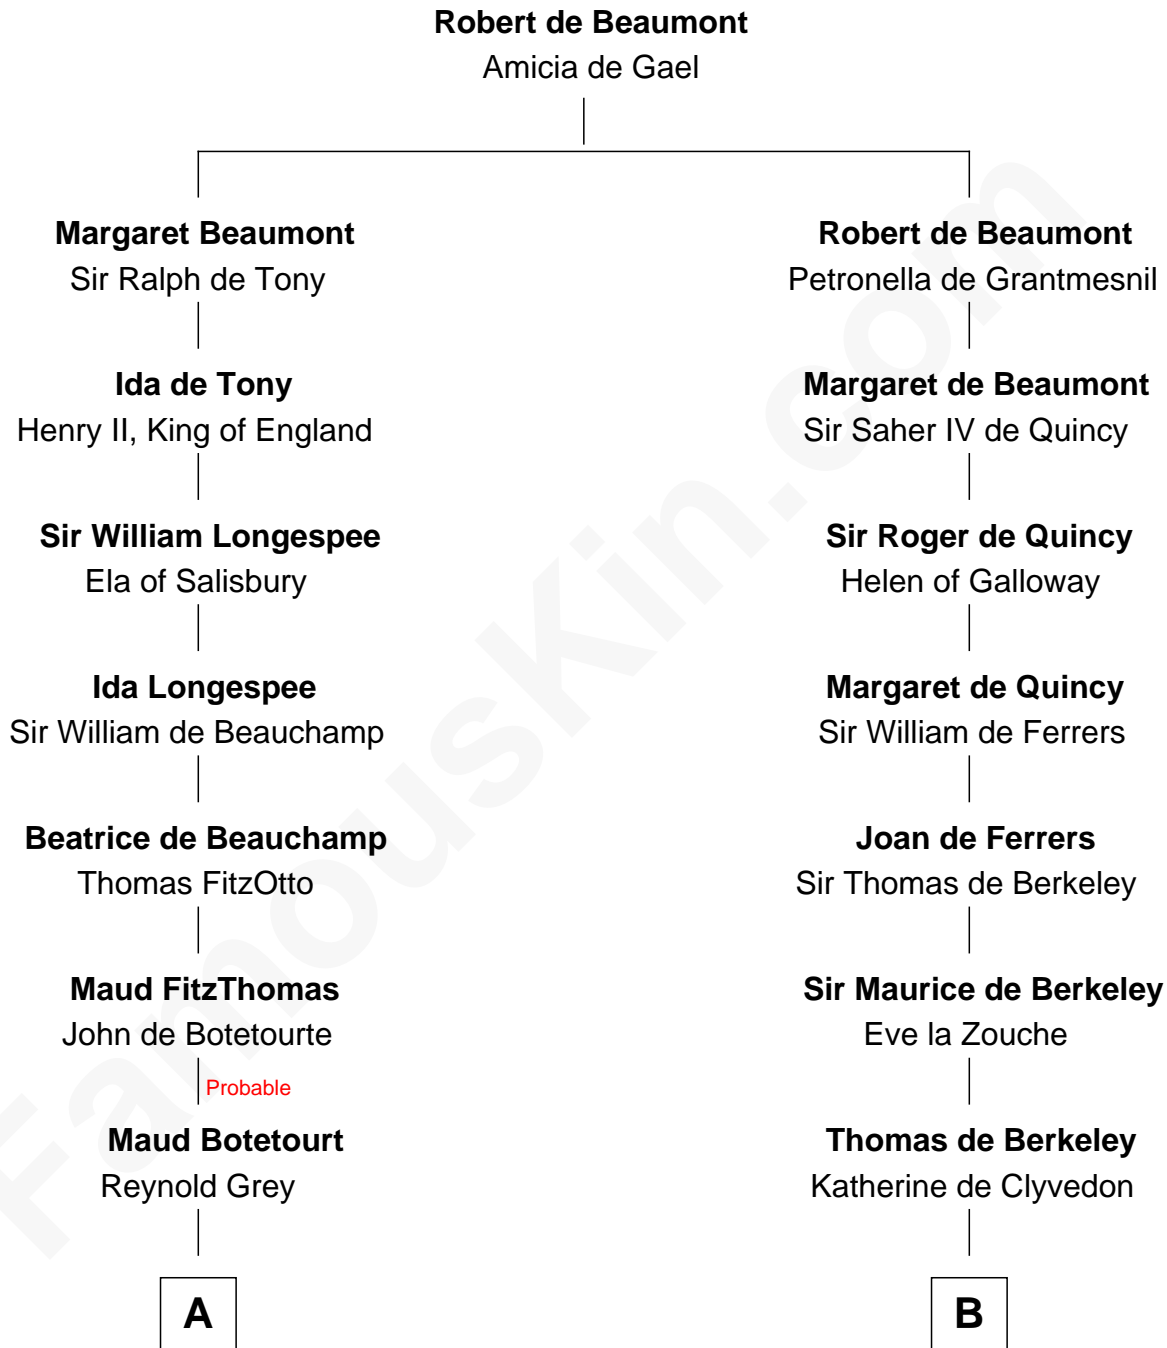

FamousKin.com

Relationship Chart of

Lt. Gen. James Brudenell

Leader of the "Charge of the Light Brigade"

19th cousin 2 times removed of

Bathsheba (Ruggles) Spooner

First woman executed for murder in U.S. by non-British government

Timothy Dwight Ruggles
Bathsheba Bourne

Bathsheba (Ruggles) Spooner
First Woman Executed in U.S.

FamousKin.com