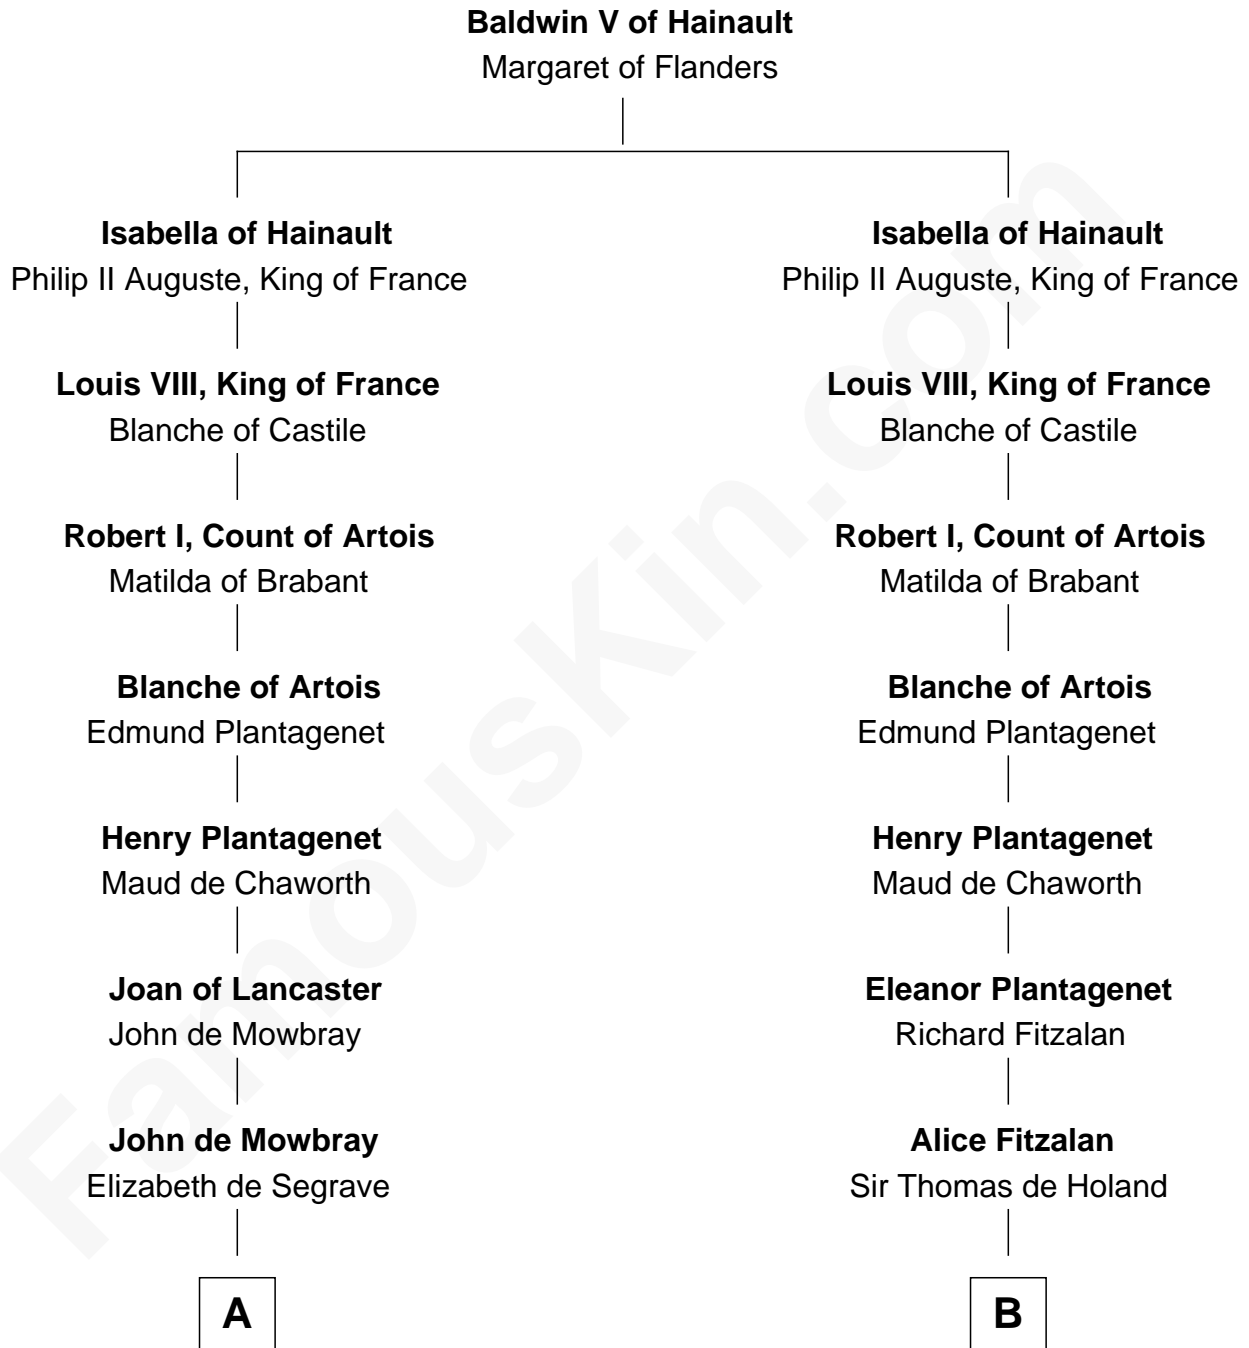

FamousKin.com

Relationship Chart of

Lt. Gen. James Brudenell

Leader of the "Charge of the Light Brigade"

19th cousin 1 time removed of

Bathsheba (Ruggles) Spooner

First woman executed for murder in U.S. by non-British government

C

Anne Boscawen

Sir Cecil Bishopp

Anne Bishopp

Robert Brudenell

Robert Brudenell

Penelope Anne Cooke

Lt. Gen. James Brudenell

Charge of the Light Brigade Leader

D

Rev. Timothy Ruggles

Mary White

Timothy Dwight Ruggles

Bathsheba Bourne

Bathsheba (Ruggles) Spooner

First Woman Executed in U.S.