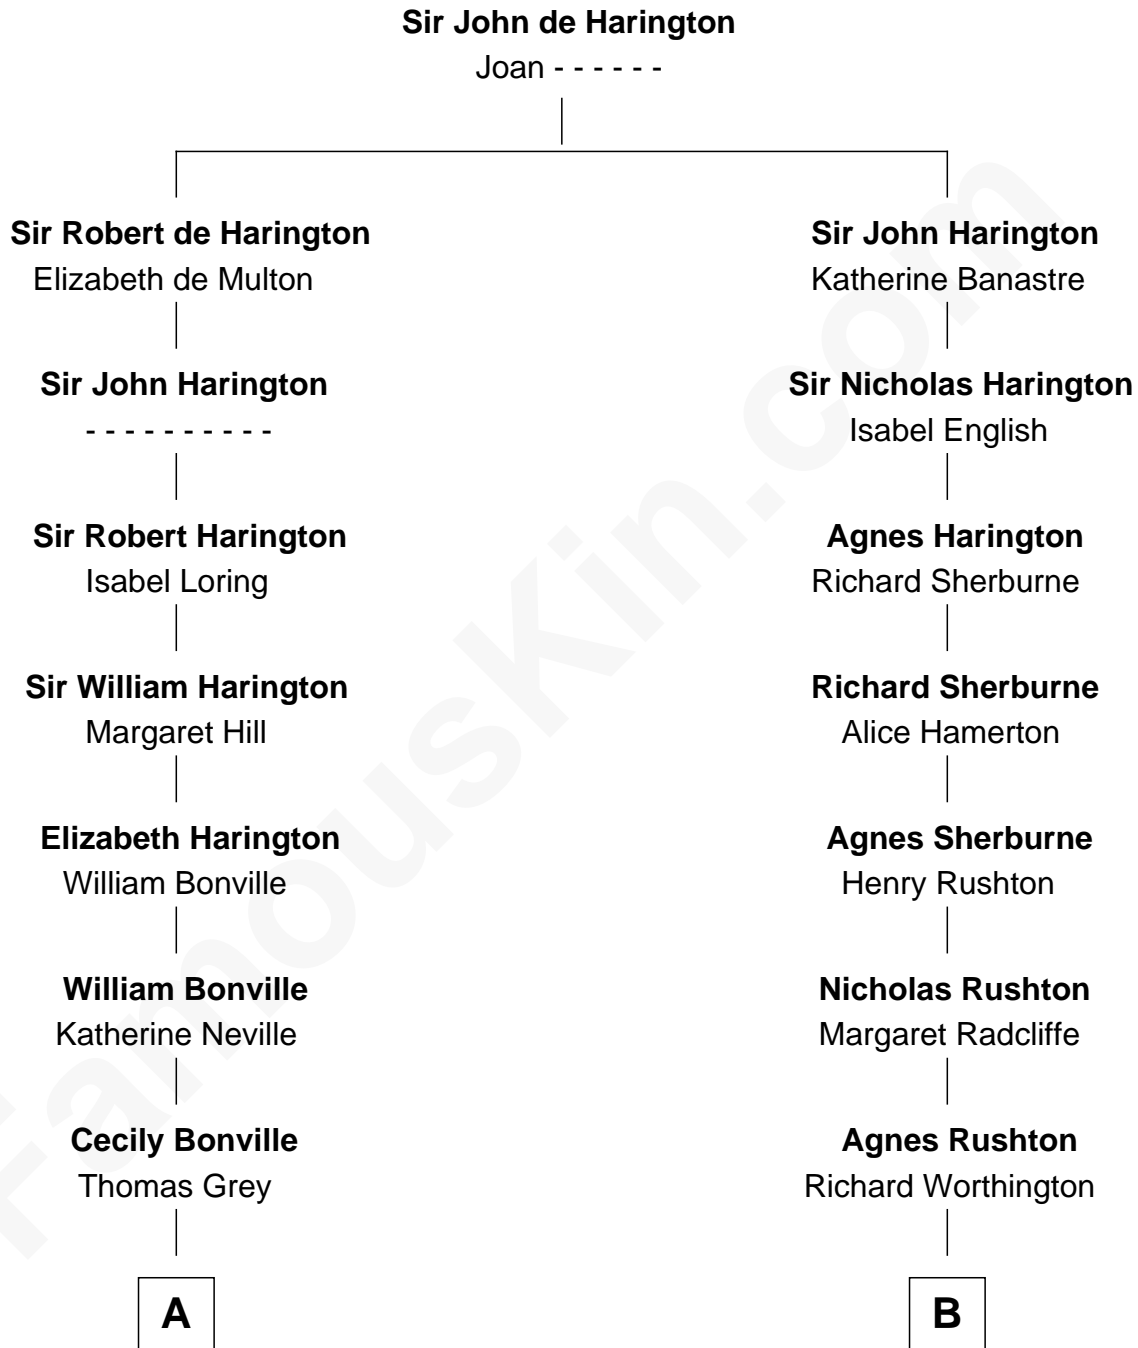

FamousKin.com

Relationship Chart of

Lt. Gen. James Brudenell

Leader of the "Charge of the Light Brigade"

17th cousin 3 times removed of

Norman Rockwell

American Artist

C