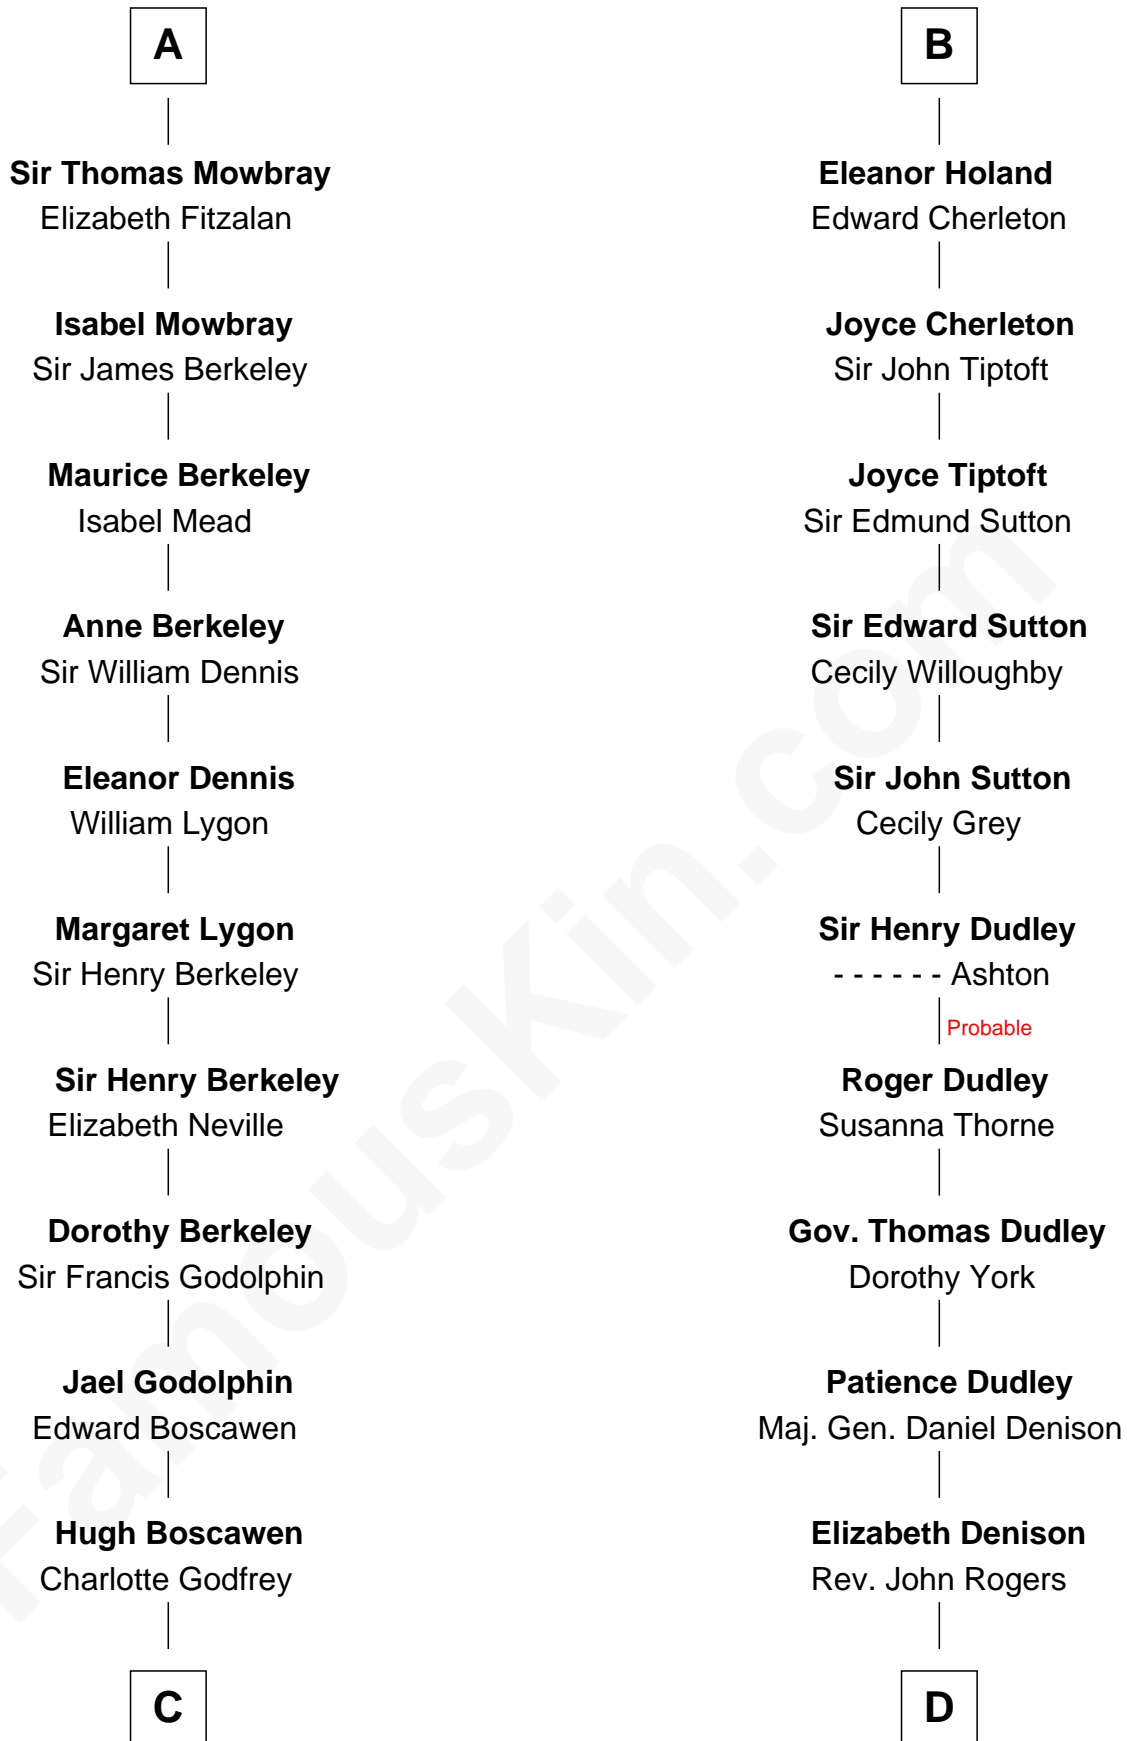

FamousKin.com

Relationship Chart of

Lt. Gen. James Brudenell

Leader of the "Charge of the Light Brigade"

20th cousin of

Nicholas Gilman

Signer of the U.S. Constitution

Isaac II Angelos