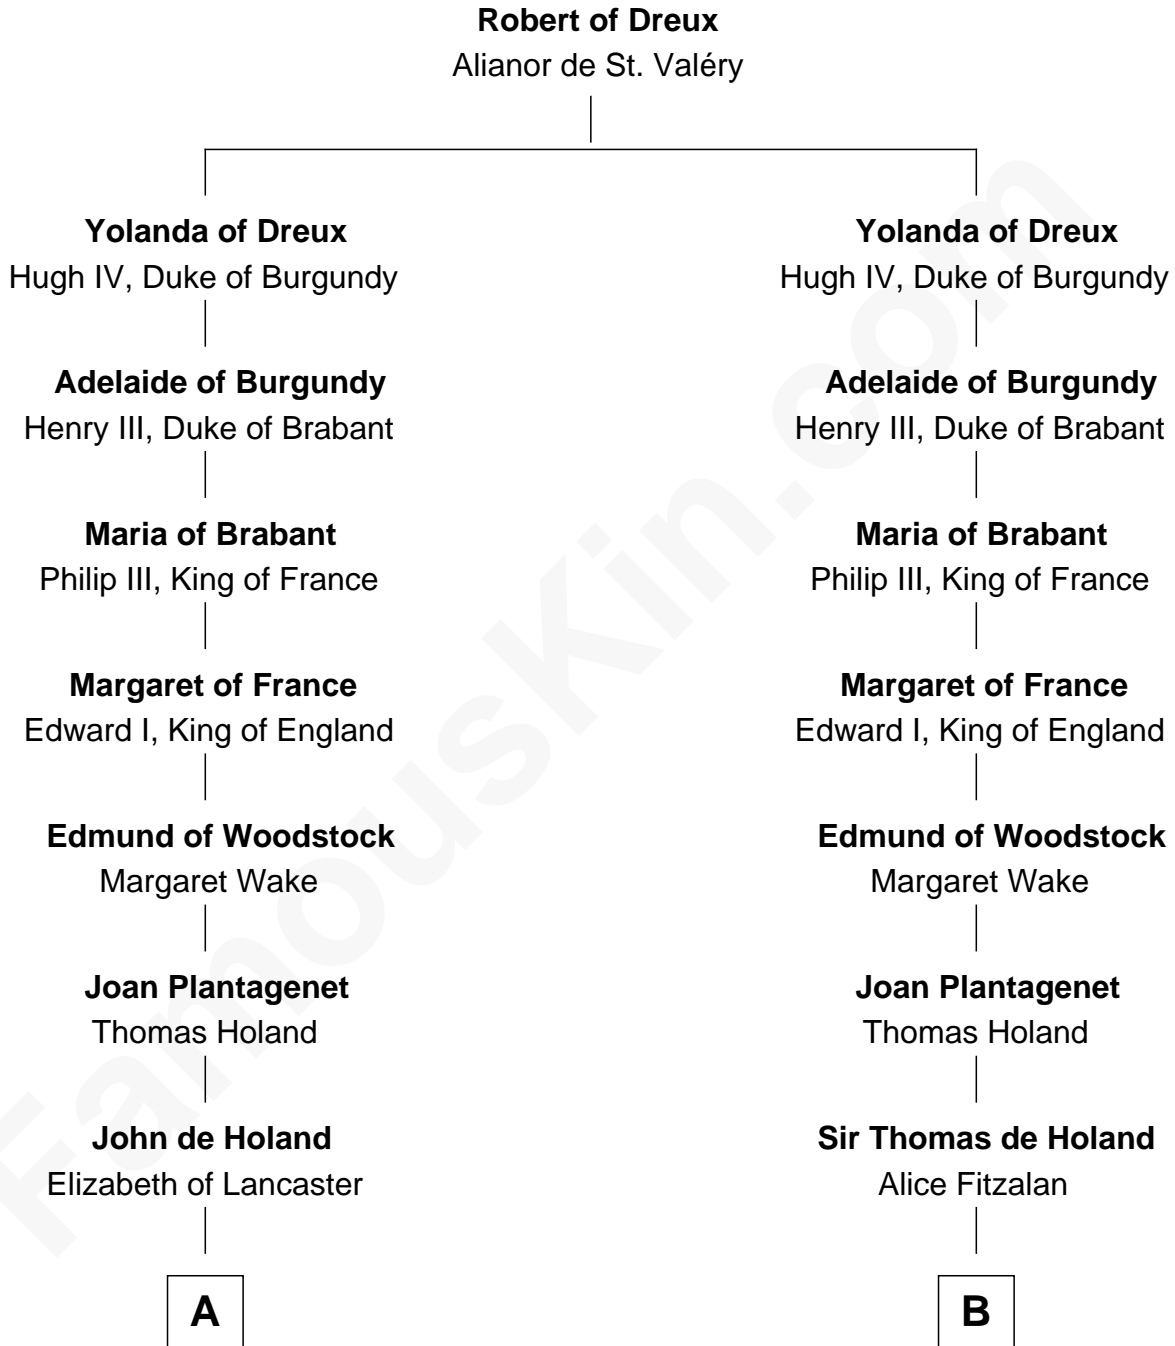

## Relationship Chart of

**Lt. Gen. James Brudenell**

*Leader of the "Charge of the Light Brigade"*

20th cousin of

**Nicholas Gilman**

*Signer of the U.S. Constitution*

**C**

**Sir Cecil Bishopp**

Anne Boscawen

**Anne Bishopp**

Robert Brudenell

**Robert Brudenell**

Penelope Anne Cooke

**Lt. Gen. James Brudenell**

*Charge of the Light Brigade Leader*

**D**