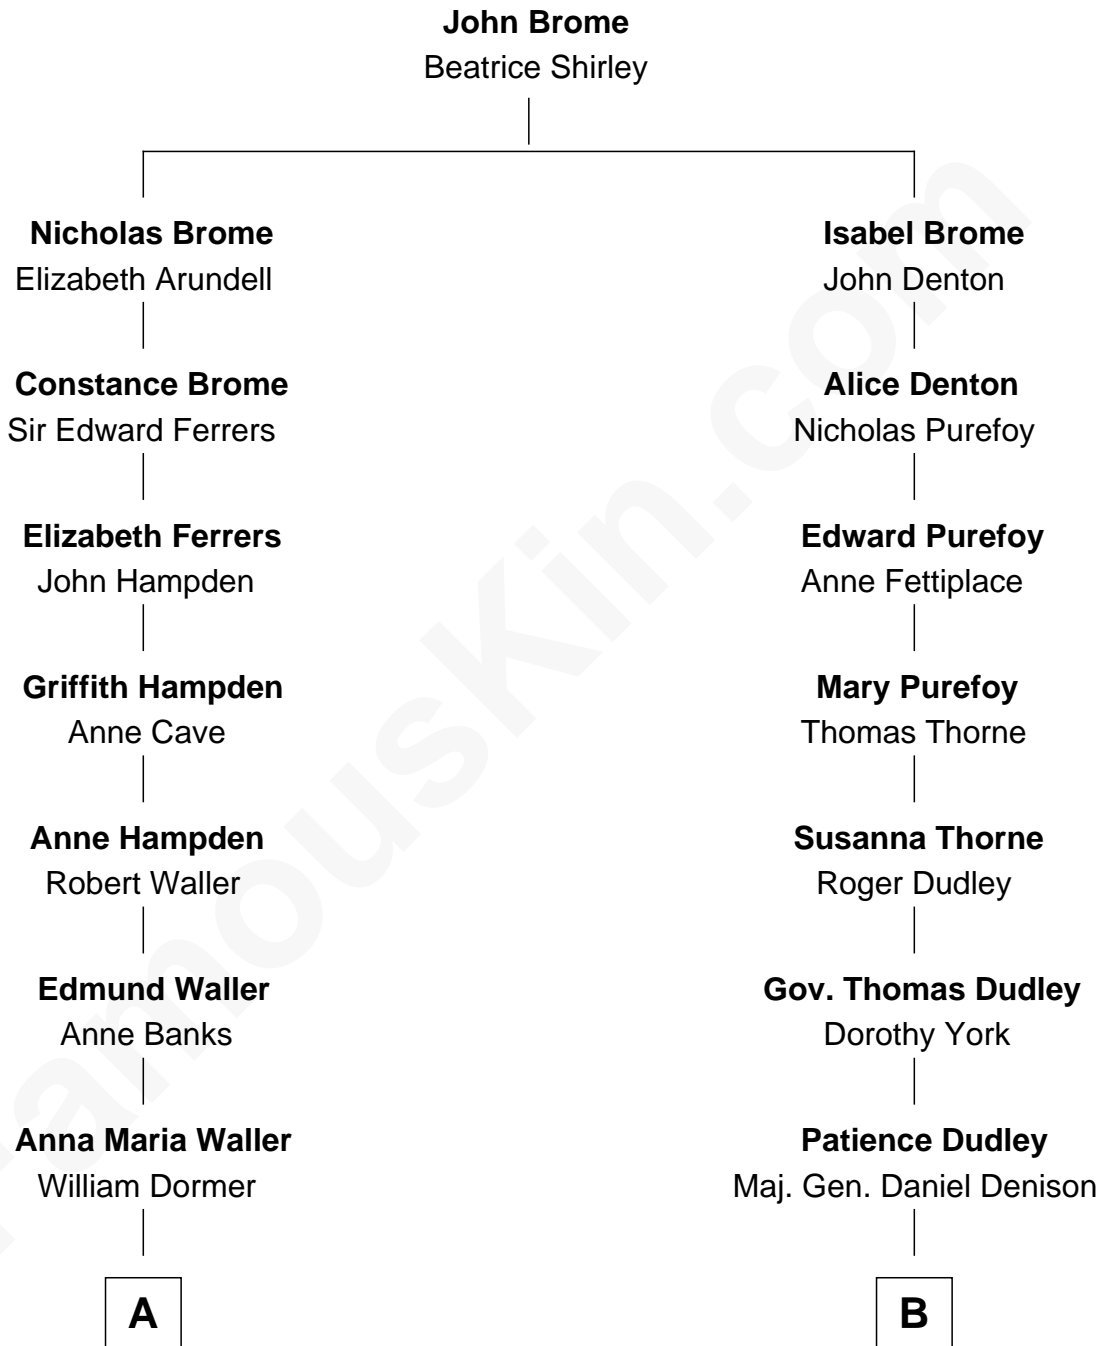

## Relationship Chart of

**Lt. Gen. James Brudenell**

*Leader of the "Charge of the Light Brigade"*

11th cousin 1 time removed of

**Nicholas Gilman**

*Signer of the U.S. Constitution*

**A**

**Anne Dormer**

Henry Dunch

**Elizabeth Dunch**

Sir Cecil Bishopp

**Sir Cecil Bishopp**

Anne Boscawen

**Anne Bishopp**

Robert Brudenell

**Robert Brudenell**