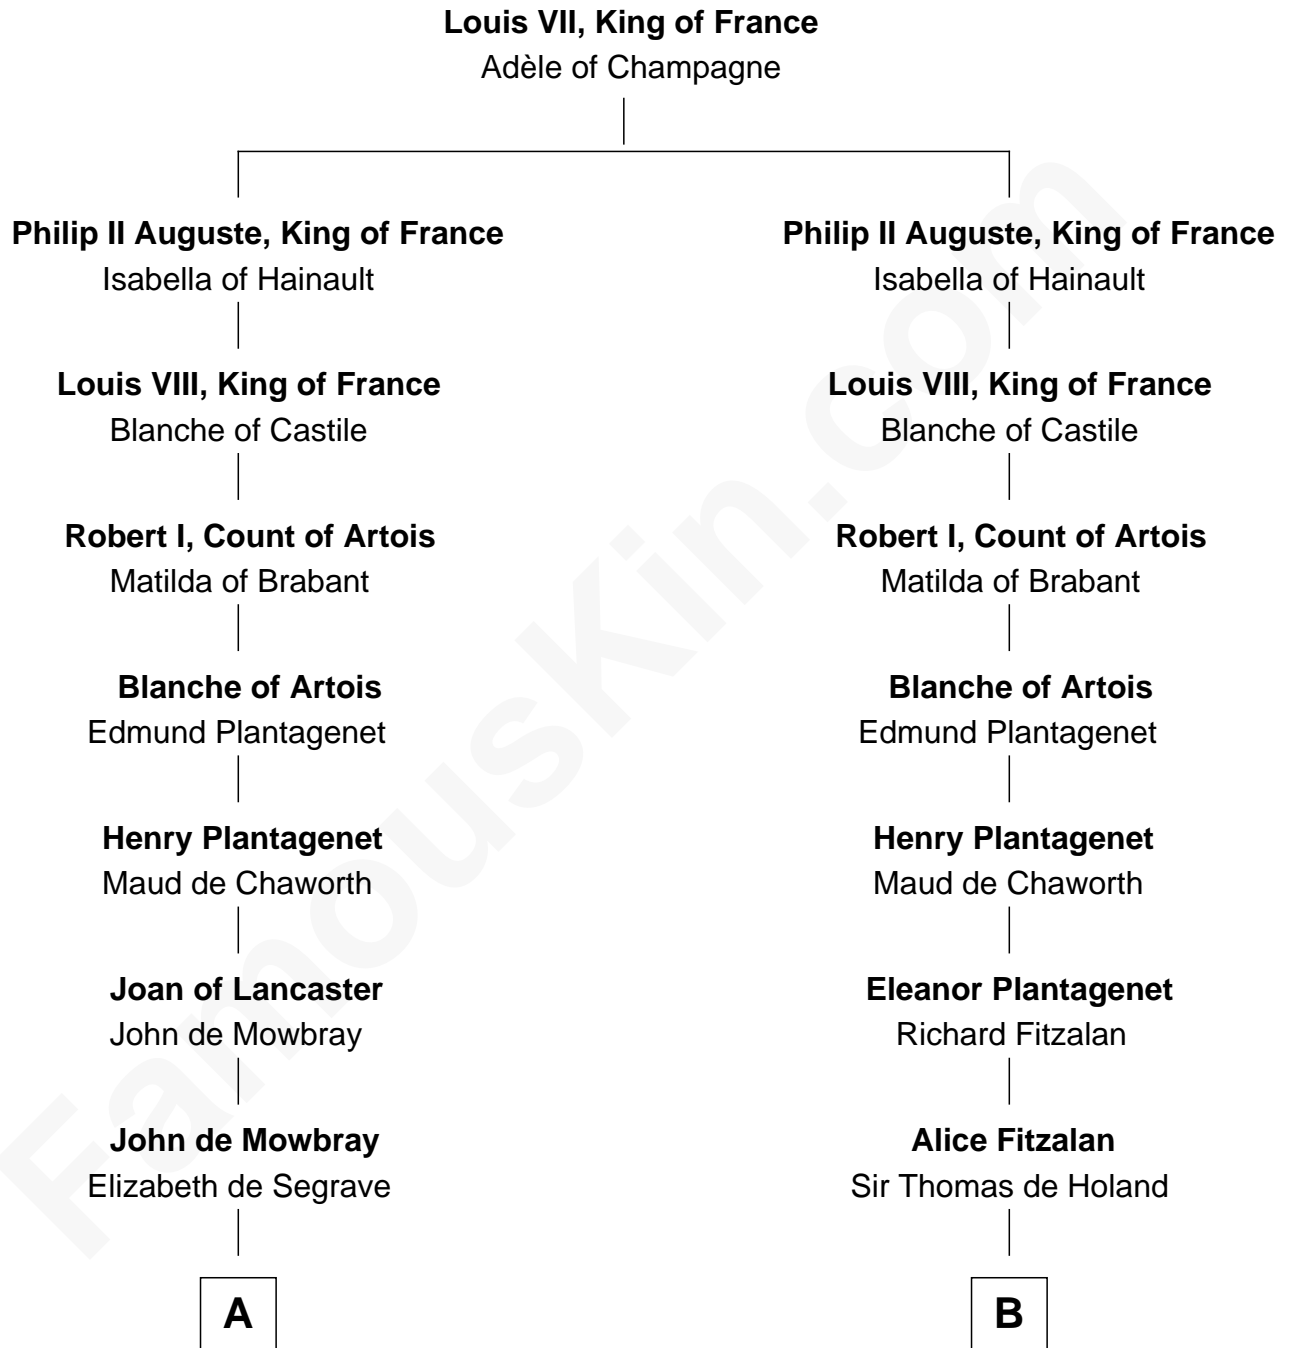

## Relationship Chart of

**Lt. Gen. James Brudenell**

*Leader of the "Charge of the Light Brigade"*

20th cousin of

**Nicholas Gilman**

*Signer of the U.S. Constitution*

**C**

**Anne Boscawen**

Sir Cecil Bishopp

**Anne Bishopp**

Robert Brudenell

**Robert Brudenell**

Penelope Anne Cooke

**Lt. Gen. James Brudenell**

*Charge of the Light Brigade Leader*

**D**