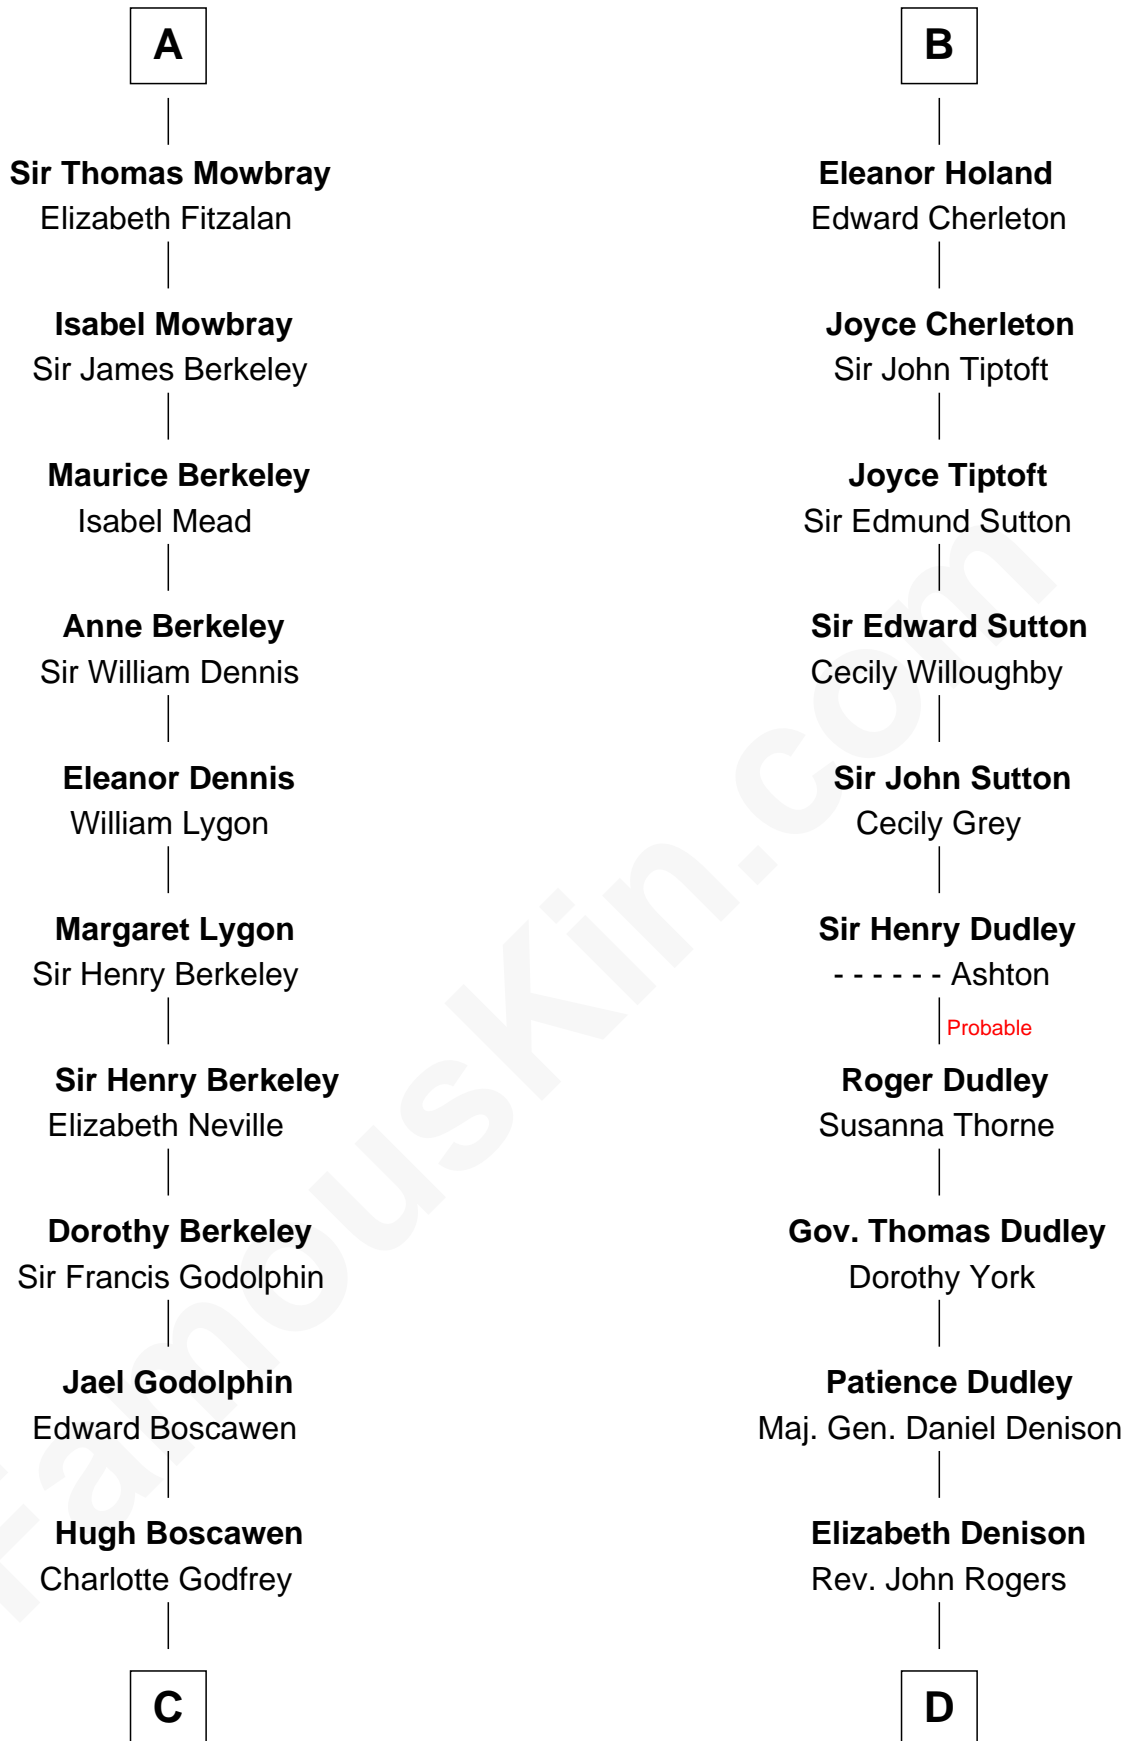

## Relationship Chart of

**Lt. Gen. James Brudenell**

*Leader of the "Charge of the Light Brigade"*

20th cousin of

**Nicholas Gilman**

*Signer of the U.S. Constitution*

**C**

**Anne Boscawen**

Sir Cecil Bishopp

**Anne Bishopp**

Robert Brudenell

**Robert Brudenell**

Penelope Anne Cooke

**Lt. Gen. James Brudenell**

*Charge of the Light Brigade Leader*

**D**