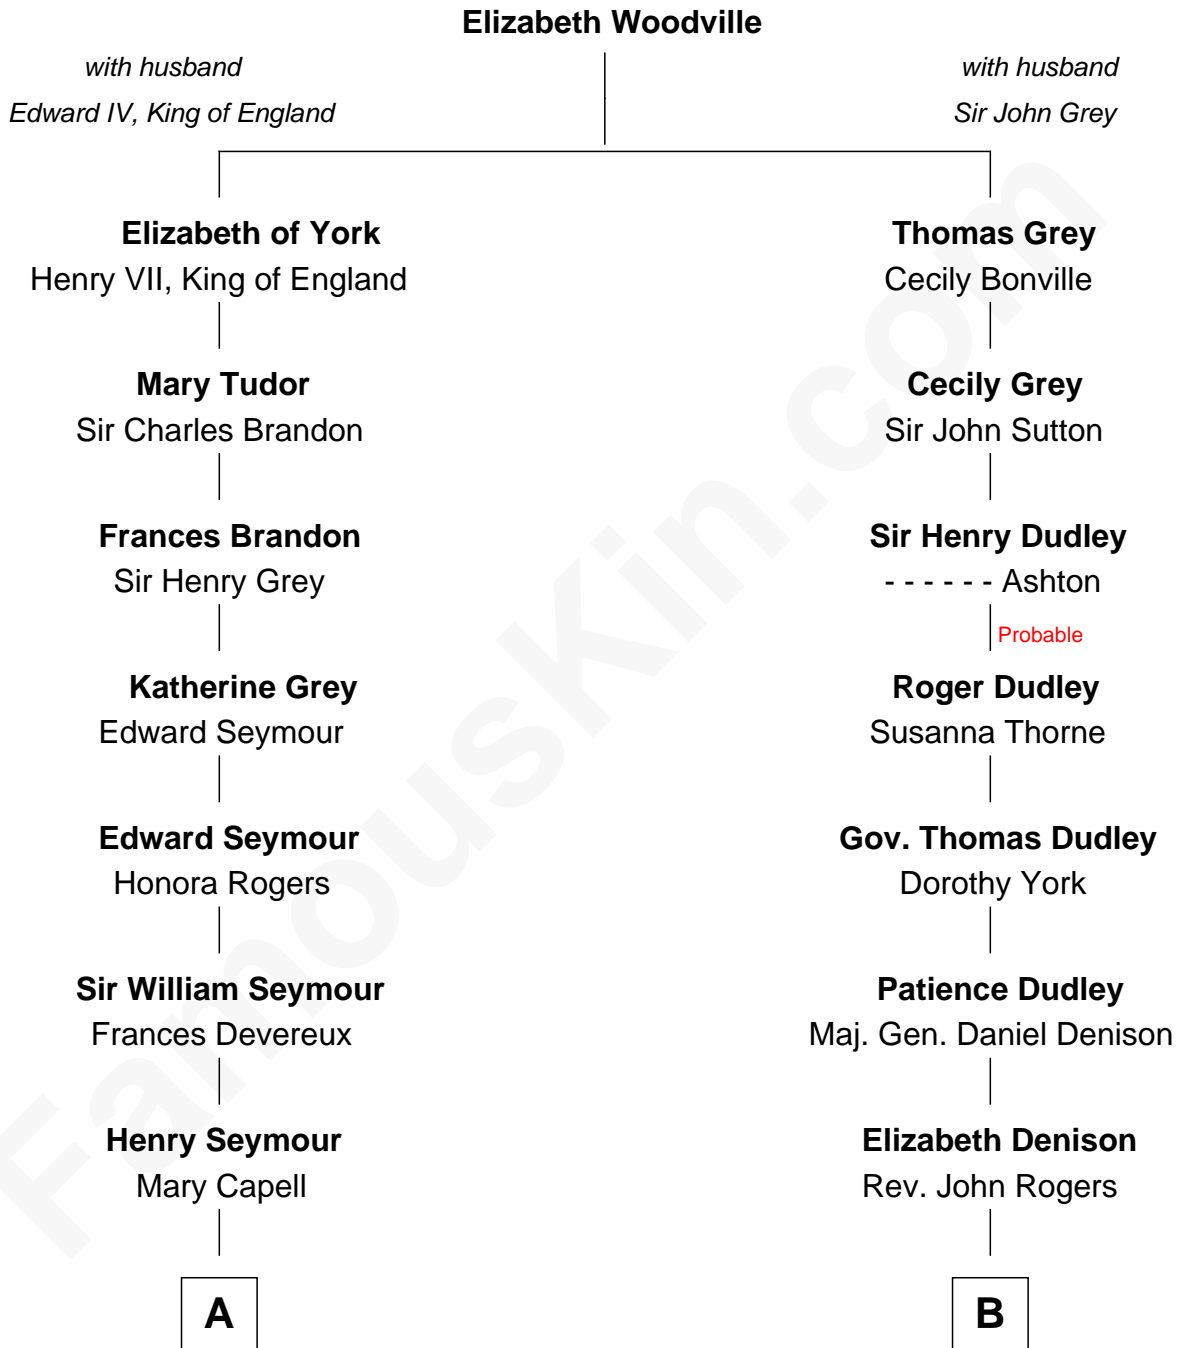

FamousKin.com

Relationship Chart of

Lt. Gen. James Brudenell

Leader of the "Charge of the Light Brigade"

10th cousin 1 time removed of

Nicholas Gilman

Signer of the U.S. Constitution

A

Elizabeth Seymour

Thomas Bruce

Elizabeth Bruce

George Brudenell

Robert Brudenell

Anne Bishopp

Robert Brudenell

Penelope Anne Cooke