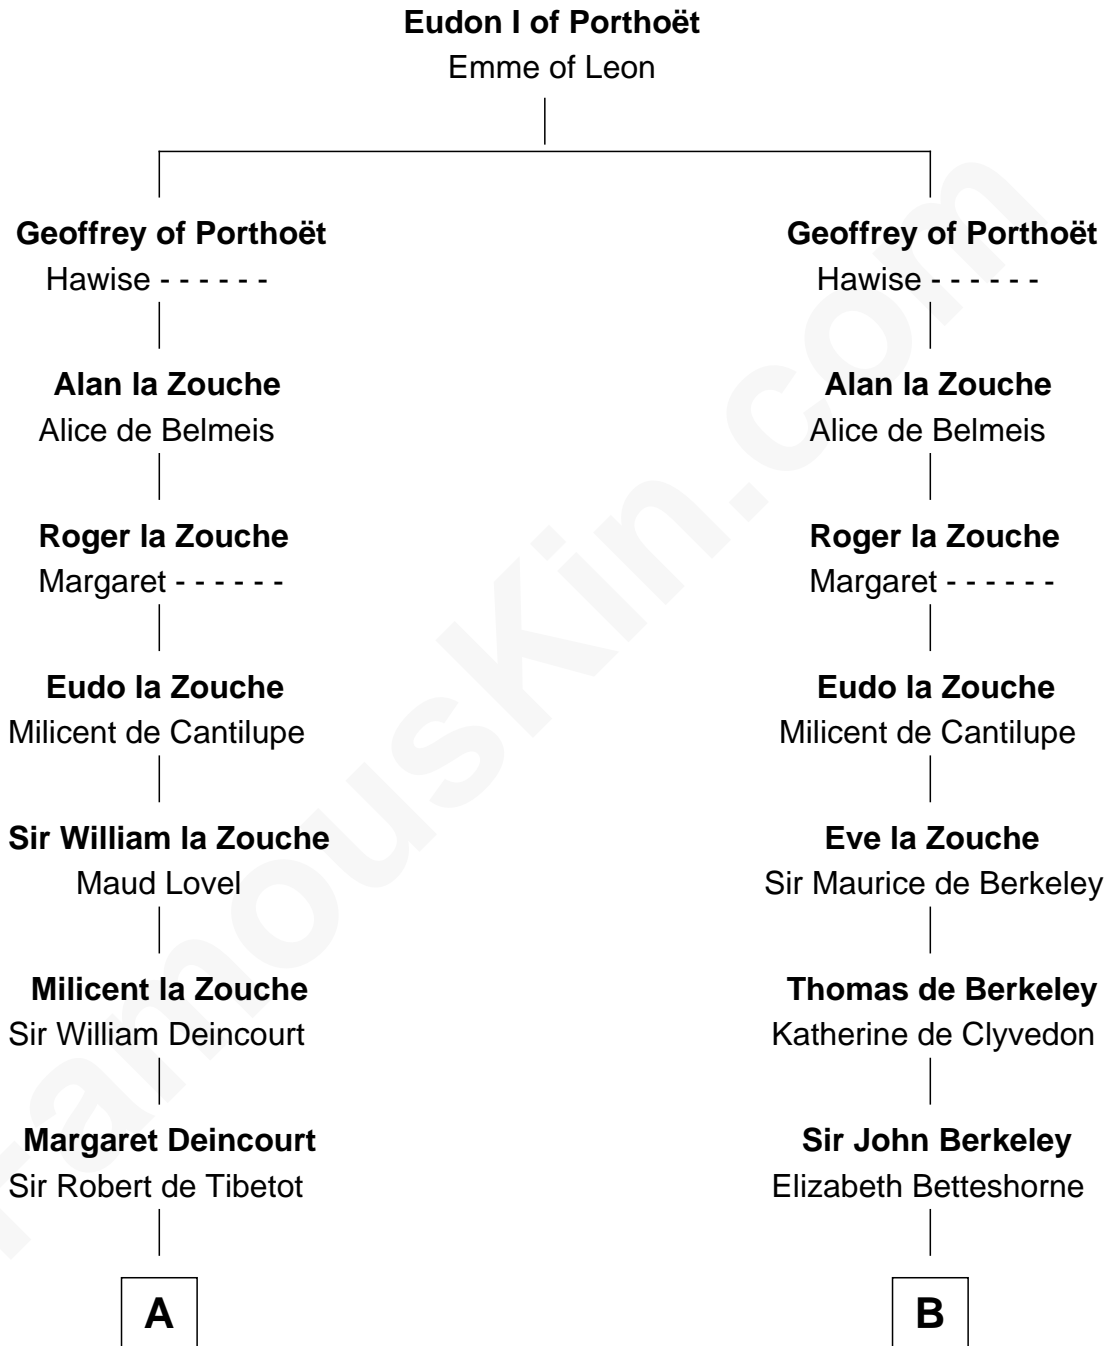

## Relationship Chart of

**Lt. Gen. James Brudenell**

*Leader of the "Charge of the Light Brigade"*

19th cousin 2 times removed of

**Nicholas Gilman**

*Signer of the U.S. Constitution*

**C**

**Elizabeth Seymour**

Thomas Bruce

**Elizabeth Bruce**

George Brudenell

**Robert Brudenell**

Anne Bishopp

**Robert Brudenell**

Penelope Anne Cooke

**Lt. Gen. James Brudenell**