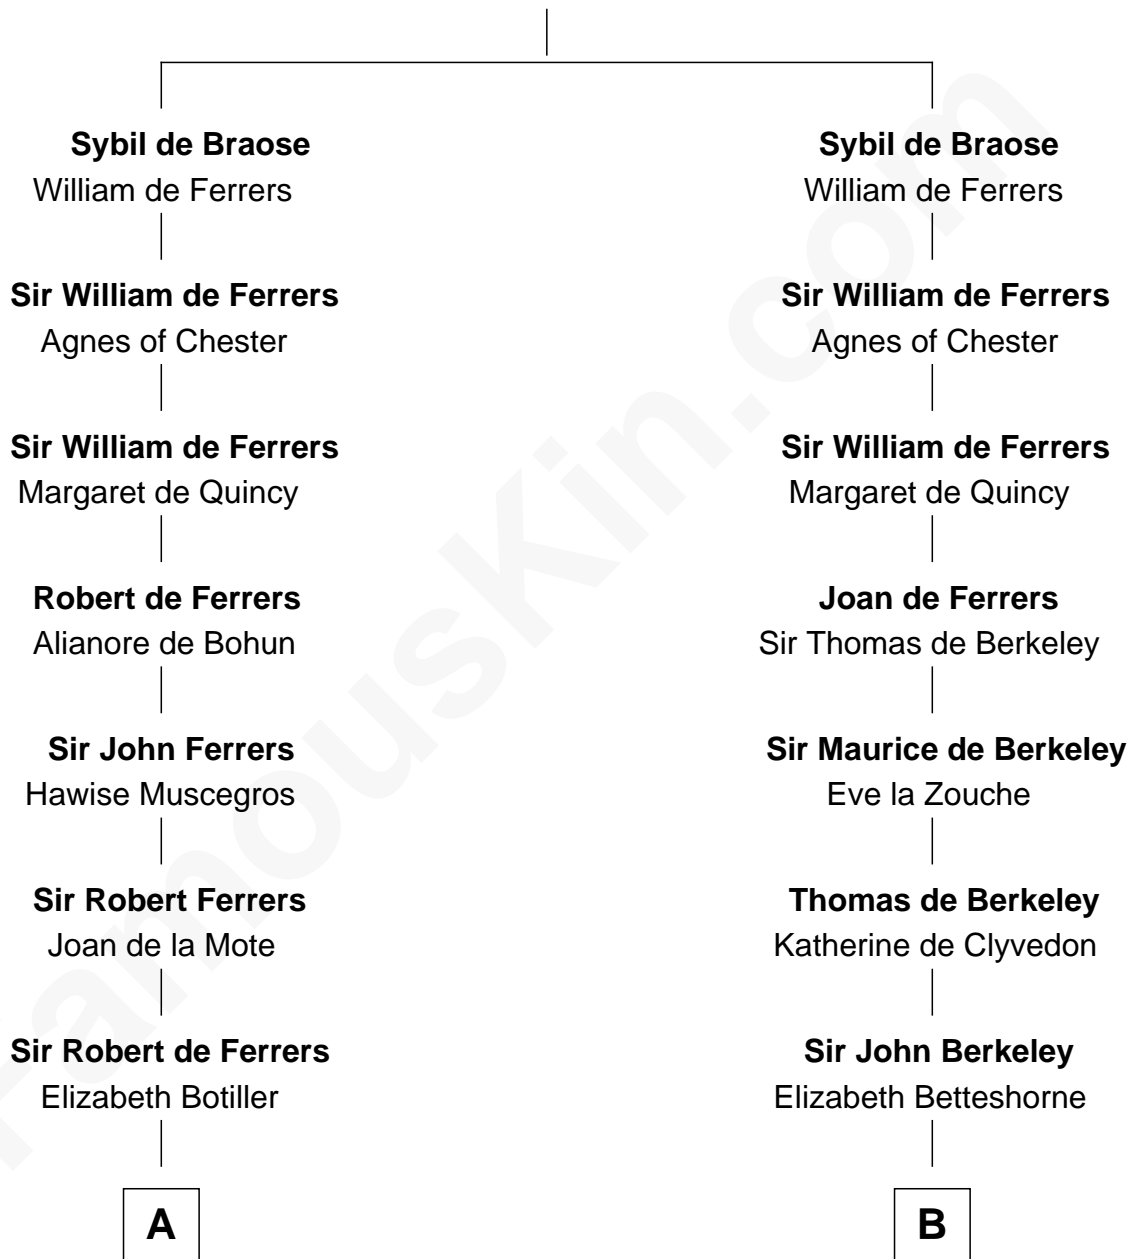

FamousKin.com

Relationship Chart of

Lt. Gen. James Brudenell

Leader of the "Charge of the Light Brigade"

19th cousin 2 times removed of

Nicholas Gilman

Signer of the U.S. Constitution

William de Braose

C

Frances Savile
Francis Brudenell

George Brudenell
Elizabeth Bruce

Robert Brudenell
Anne Bishopp

Robert Brudenell
Penelope Anne Cooke

Lt. Gen. James Brudenell
Charge of the Light Brigade Leader

D

Elizabeth Rogers
Rev. John Taylor