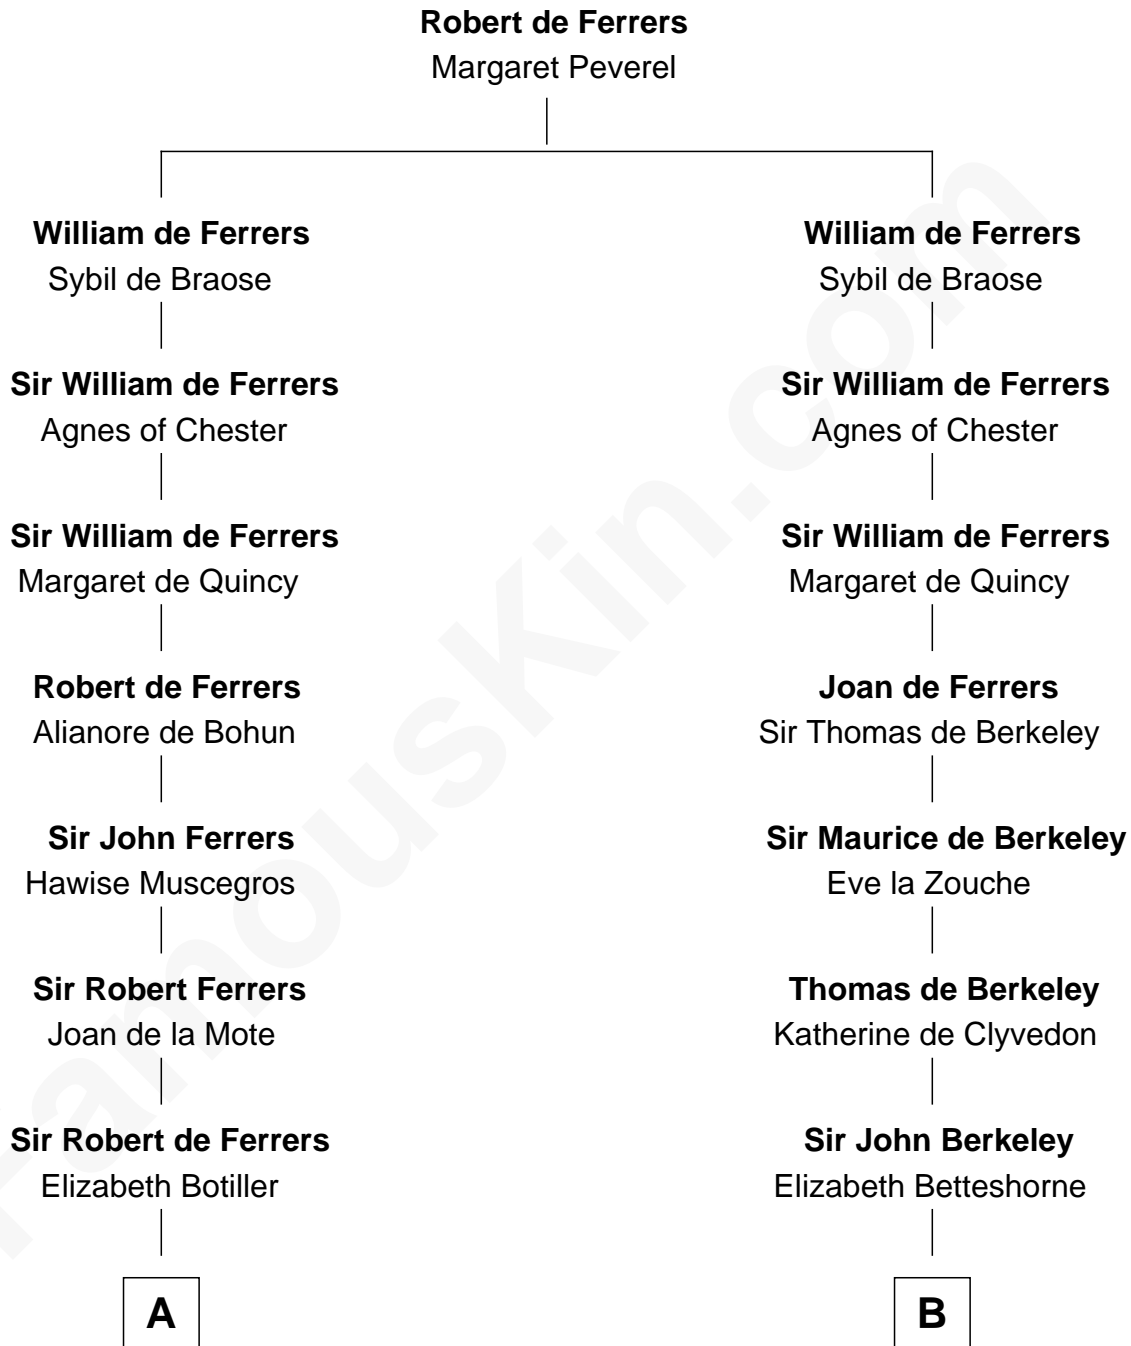

FamousKin.com

Relationship Chart of

Lt. Gen. James Brudenell

Leader of the "Charge of the Light Brigade"

19th cousin 2 times removed of

Nicholas Gilman

Signer of the U.S. Constitution

C

Frances Savile
Francis Brudenell

George Brudenell
Elizabeth Bruce

Robert Brudenell
Anne Bishopp

Robert Brudenell
Penelope Anne Cooke

Lt. Gen. James Brudenell
Charge of the Light Brigade Leader

D

Elizabeth Rogers
Rev. John Taylor