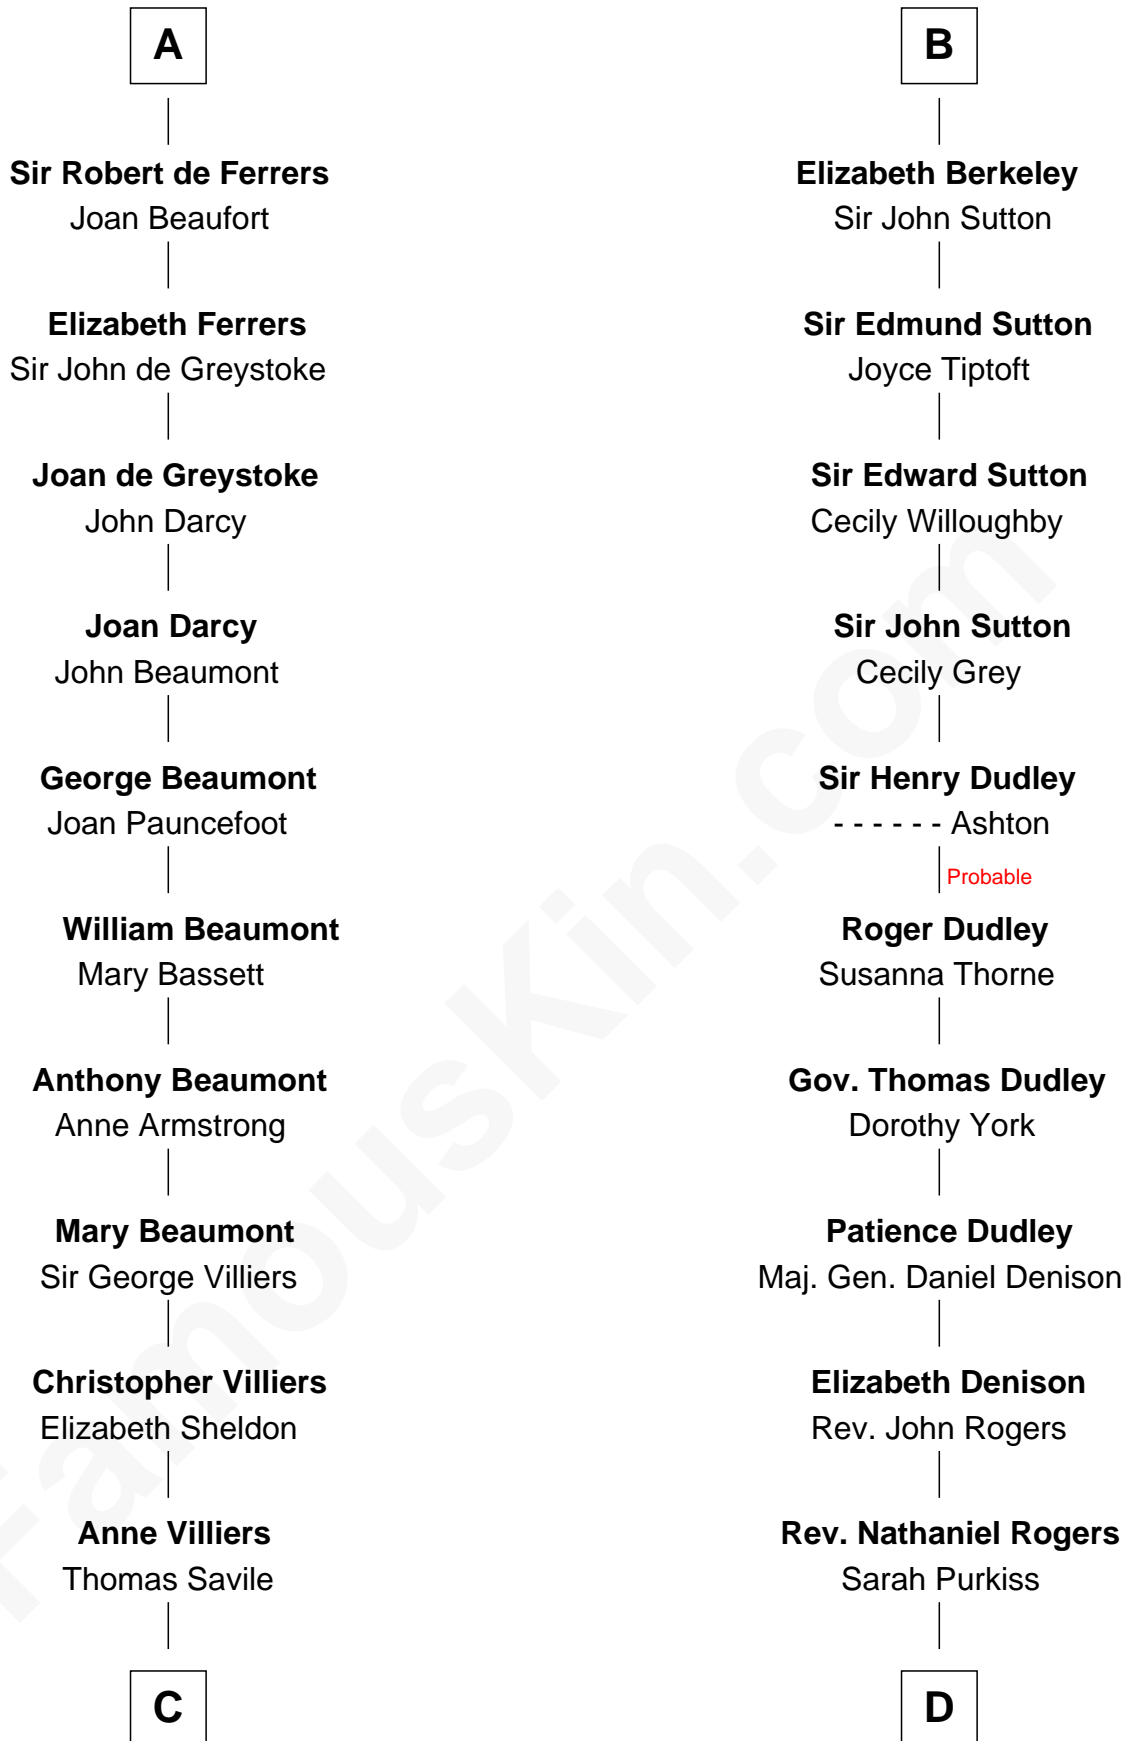

FamousKin.com

Relationship Chart of

Lt. Gen. James Brudenell

Leader of the "Charge of the Light Brigade"

19th cousin 2 times removed of

Nicholas Gilman

Signer of the U.S. Constitution

C

Frances Savile
Francis Brudenell

George Brudenell
Elizabeth Bruce

Robert Brudenell
Anne Bishopp

Robert Brudenell
Penelope Anne Cooke

Lt. Gen. James Brudenell
Charge of the Light Brigade Leader

D

Elizabeth Rogers
Rev. John Taylor