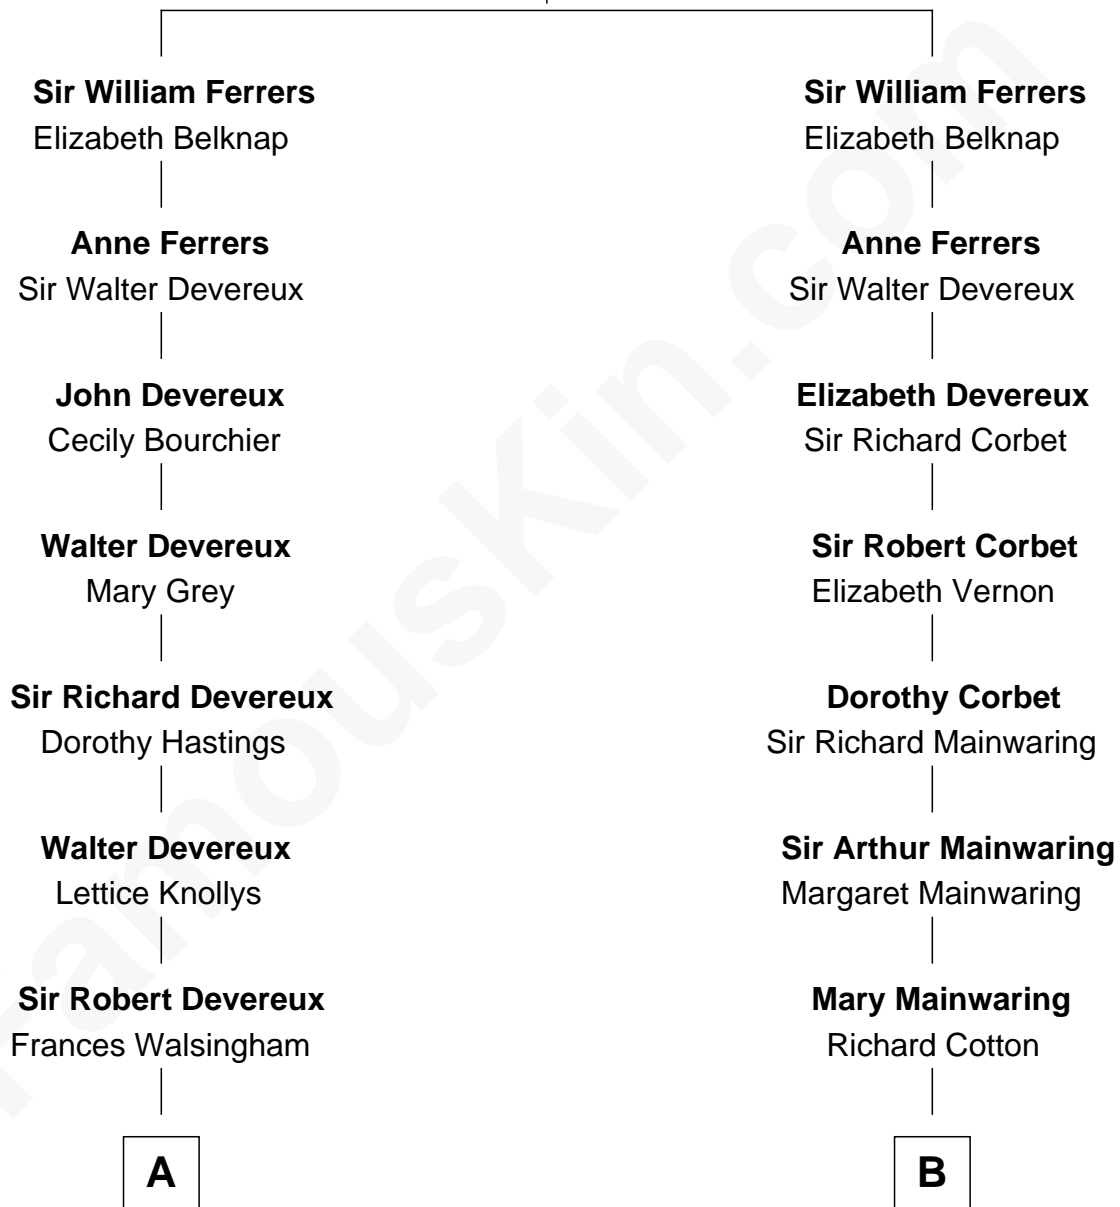

# FamousKin.com Relationship Chart of

**Lt. Gen. James Brudenell**  
*Leader of the "Charge of the Light Brigade"*

13th cousin 7 times removed of

**Richard Gere**

*Movie Actor*

**Sir Edmund Ferrers**

Ellen Roche

**C**

**Nelson Leroy Tiffany**  
Evaline Harriet Williams

**William Stanton Tiffany**  
Anna Rebecca Stevens

**Doris Anna Tiffany**  
Homer George Gere

**Richard Gere**  
*Movie Actor*