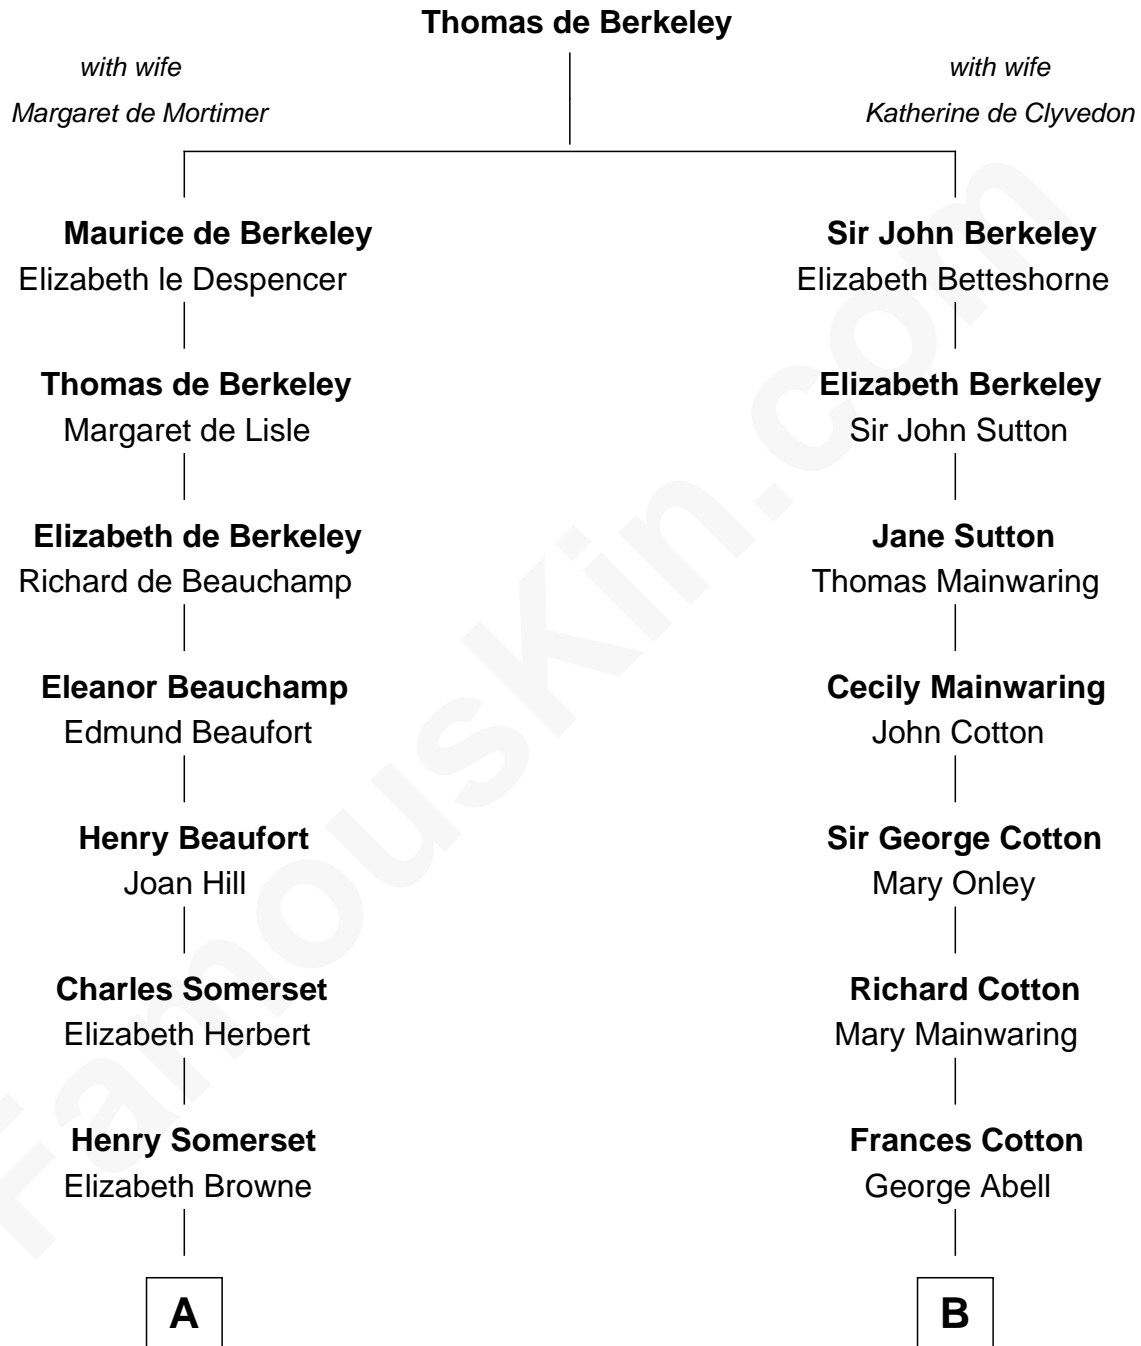

# FamousKin.com Relationship Chart of

**Lt. Gen. James Brudenell**  
*Leader of the "Charge of the Light Brigade"*

16th cousin 3 times removed of

**Richard Gere**  
*Movie Actor*

**C**

**William Stanton Tiffany**  
Anna Rebecca Stevens

**Doris Anna Tiffany**  
Homer George Gere

**Richard Gere**  
*Movie Actor*

FamousKin.com