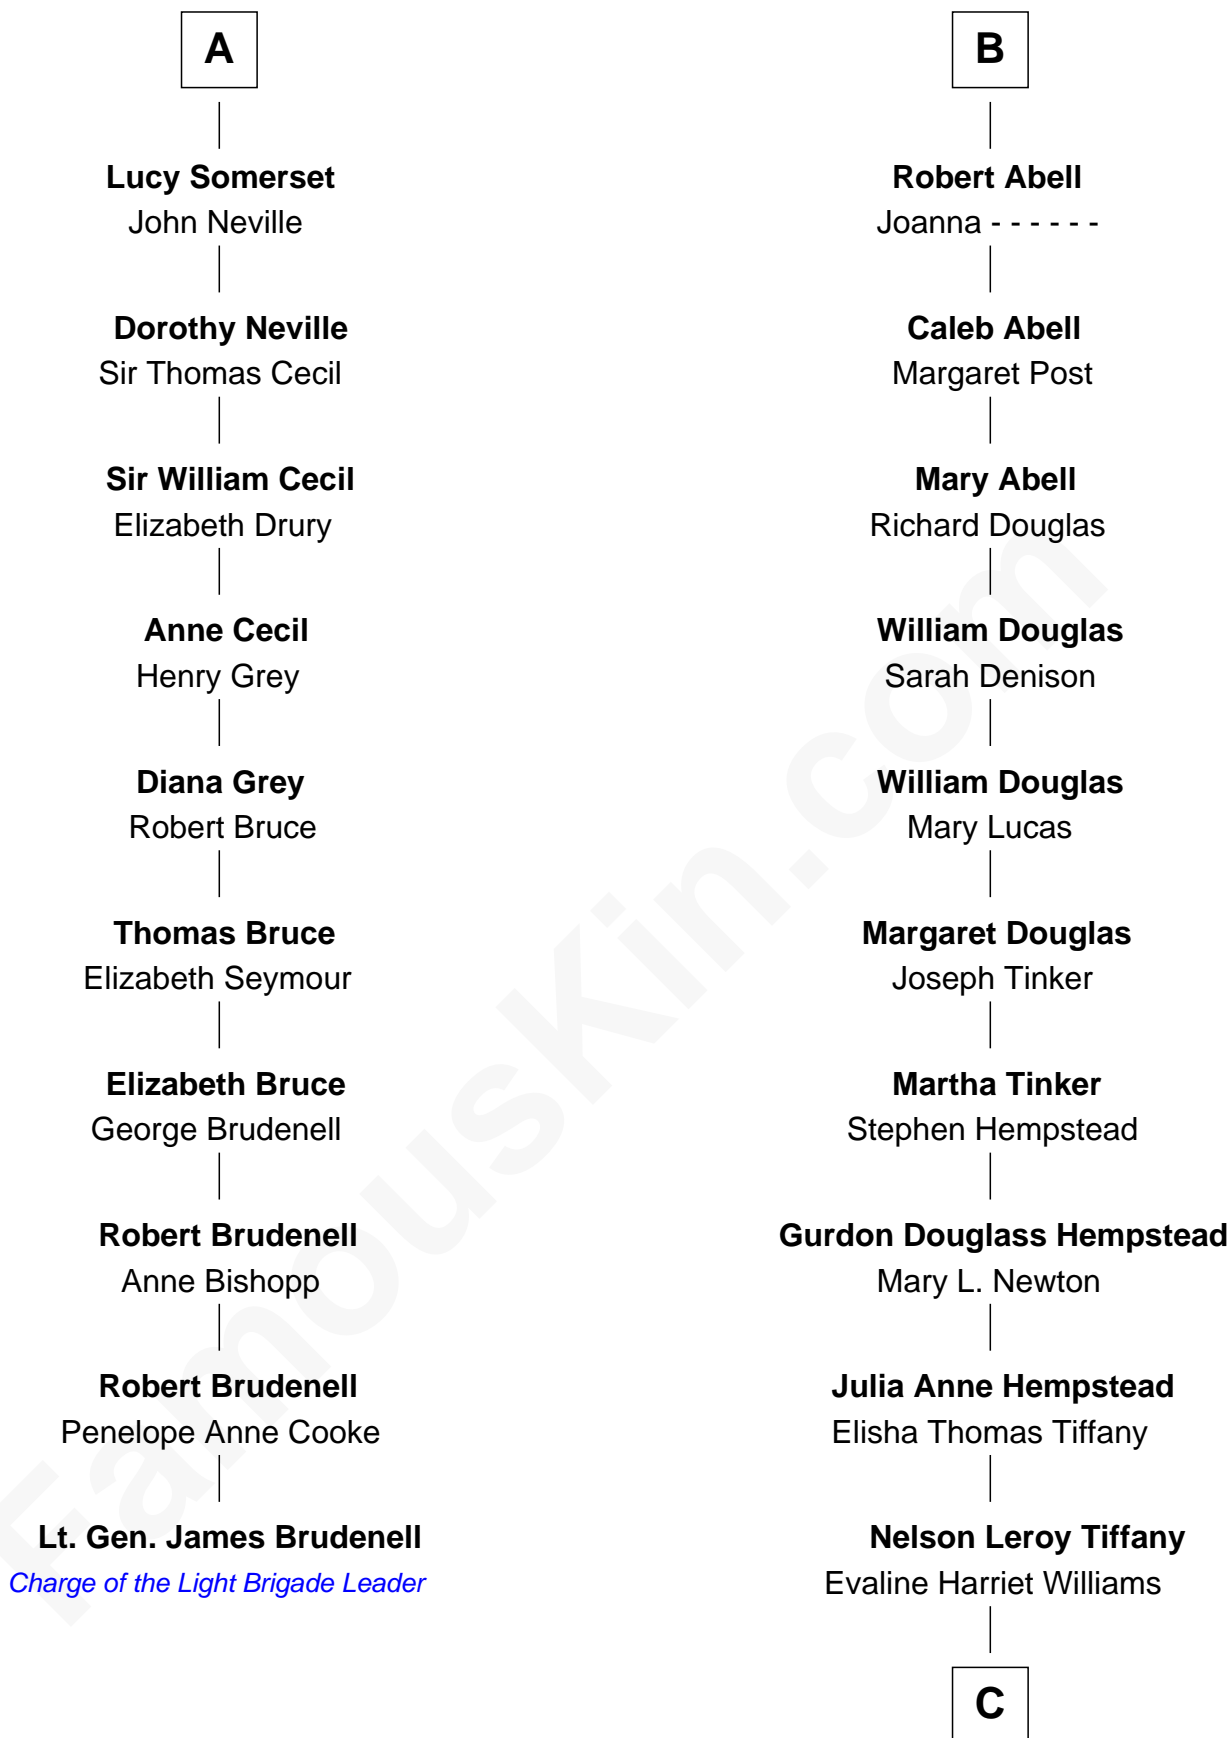

# FamousKin.com Relationship Chart of

**Lt. Gen. James Brudenell**  
*Leader of the "Charge of the Light Brigade"*

16th cousin 3 times removed of

**Richard Gere**  
*Movie Actor*

**C**

**William Stanton Tiffany**  
Anna Rebecca Stevens

**Doris Anna Tiffany**  
Homer George Gere

**Richard Gere**  
*Movie Actor*

FamousKin.com