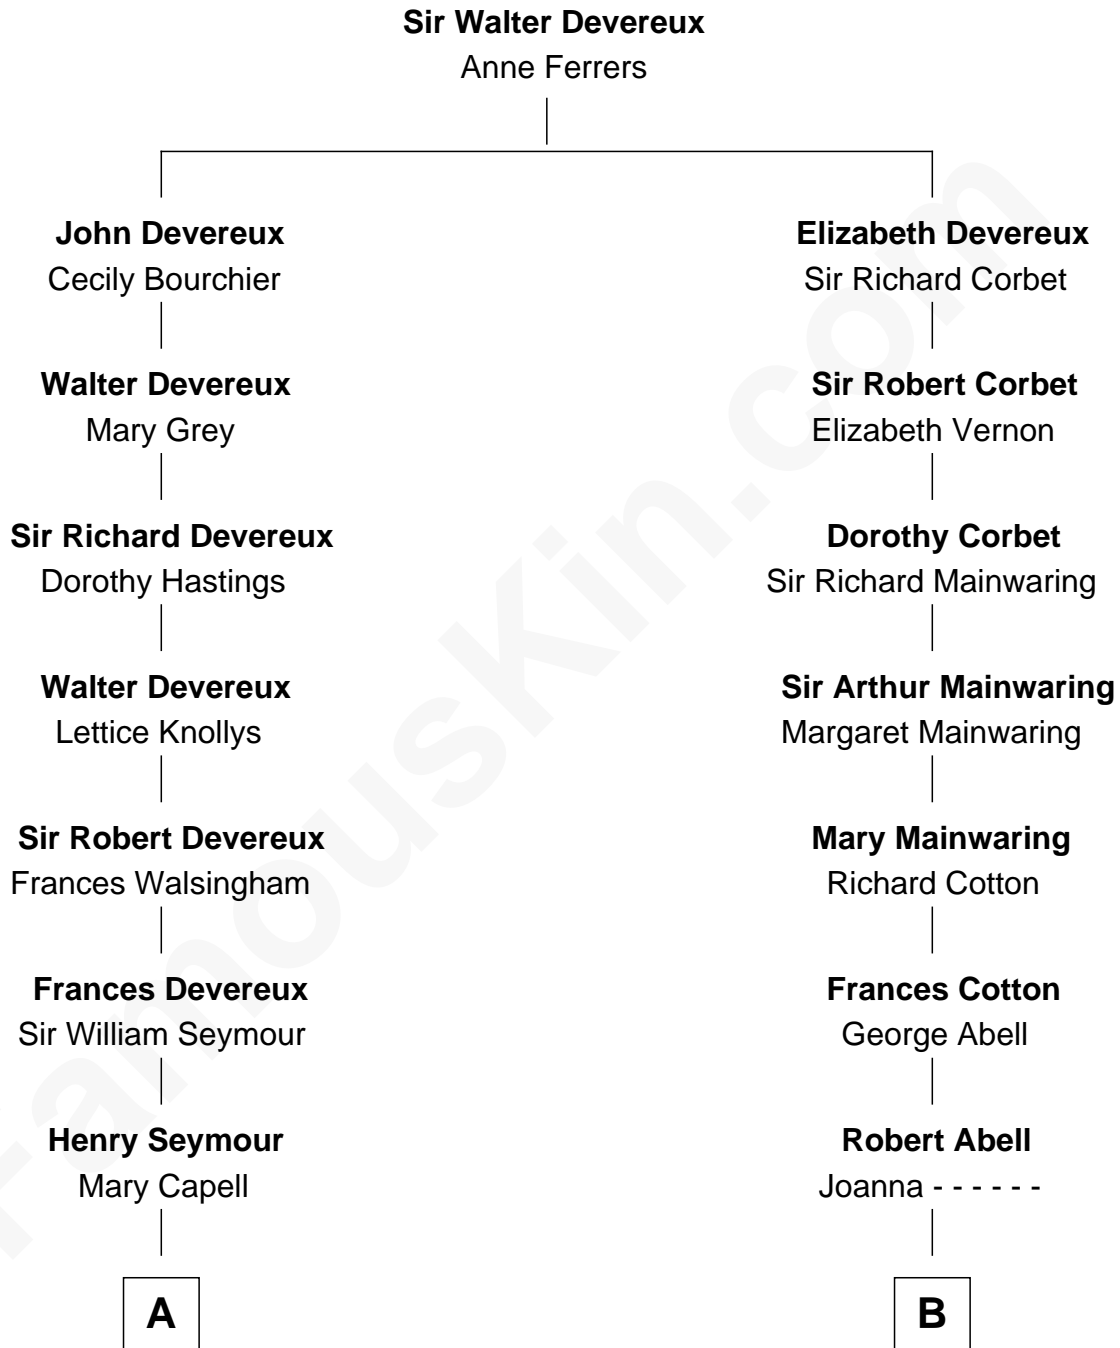

FamousKin.com

Relationship Chart of

Lt. Gen. James Brudenell
Leader of the "Charge of the Light Brigade"

11th cousin 7 times removed of

Richard Gere
Movie Actor

C

Doris Anna Tiffany
Homer George Gere

Richard Gere
Movie Actor

FamousKin.com