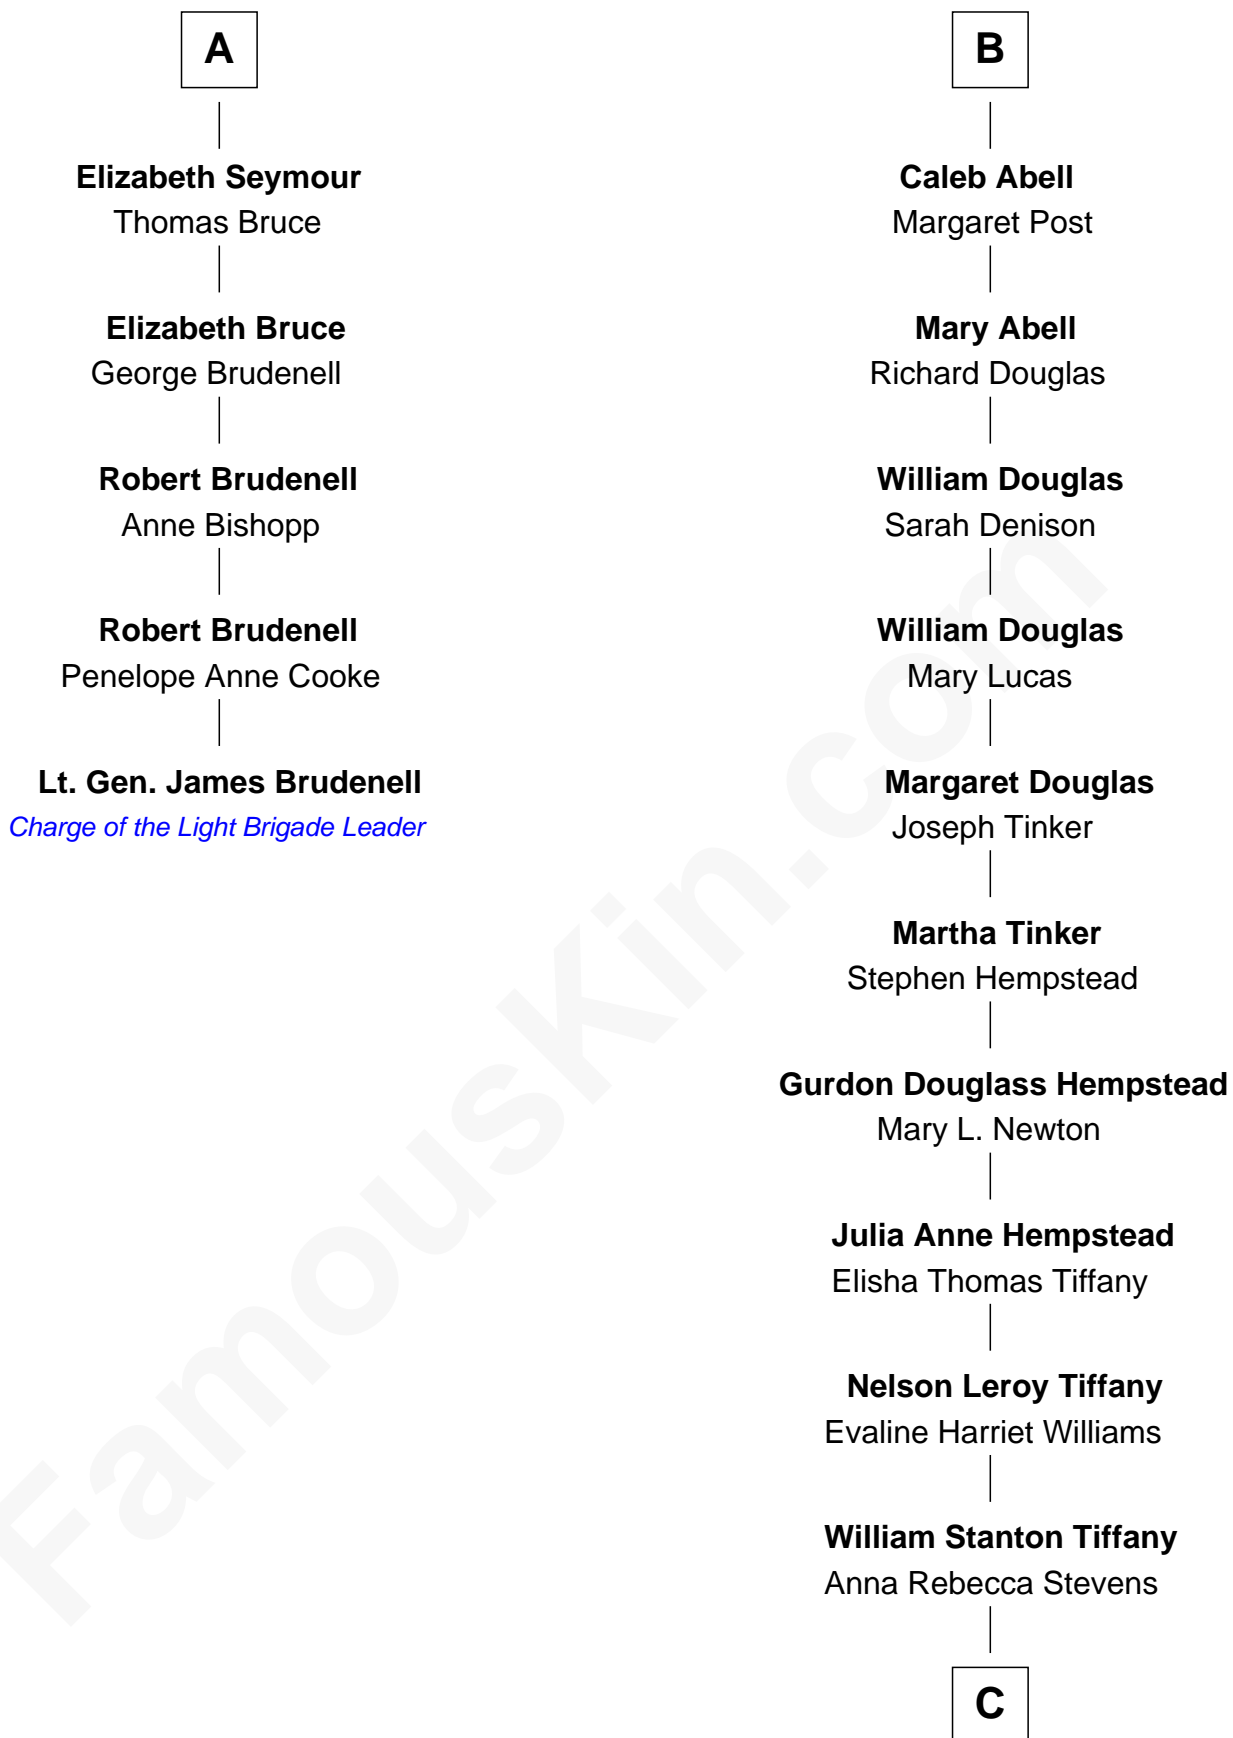

FamousKin.com

Relationship Chart of

Lt. Gen. James Brudenell
Leader of the "Charge of the Light Brigade"

11th cousin 7 times removed of

Richard Gere
Movie Actor

C

Doris Anna Tiffany
Homer George Gere

Richard Gere
Movie Actor

FamousKin.com