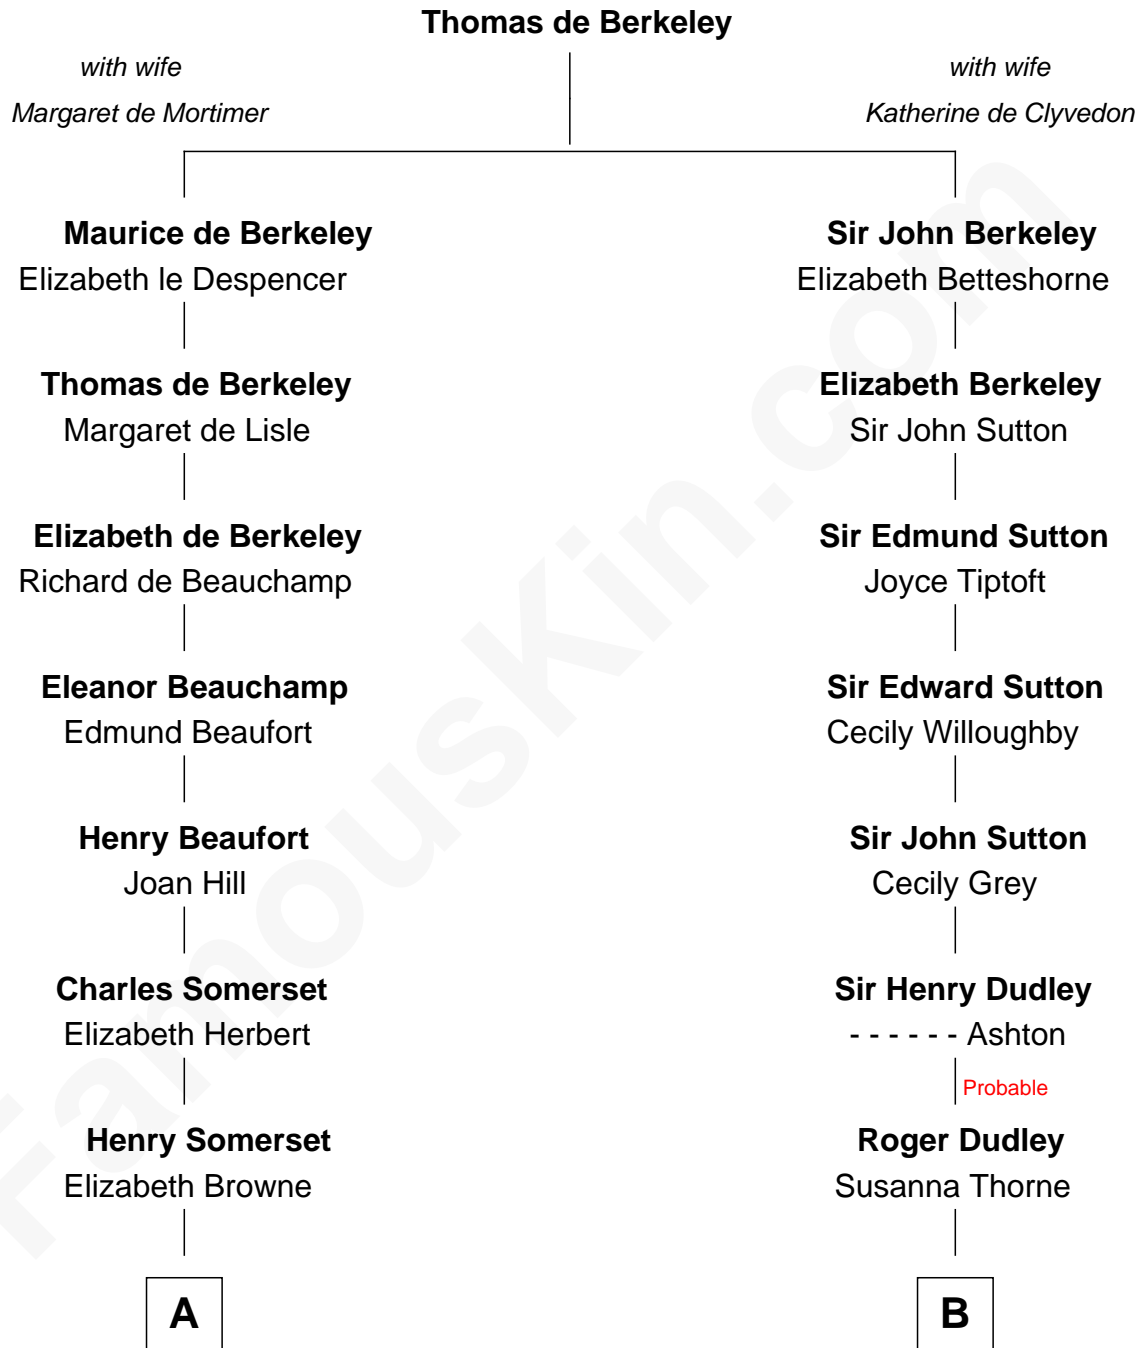

FamousKin.com

Relationship Chart of

Lt. Gen. James Brudenell

Leader of the "Charge of the Light Brigade"

16th cousin 1 time removed of

Tennessee Williams

Author of A Streetcar Named Desire

A

Lucy Somerset

John Neville

Dorothy Neville

Sir Thomas Cecil

Sir William Cecil

Elizabeth Drury

Anne Cecil

Henry Grey

Diana Grey

Robert Bruce

Thomas Bruce

Elizabeth Seymour

Elizabeth Bruce

George Brudenell

Robert Brudenell

Anne Bishopp