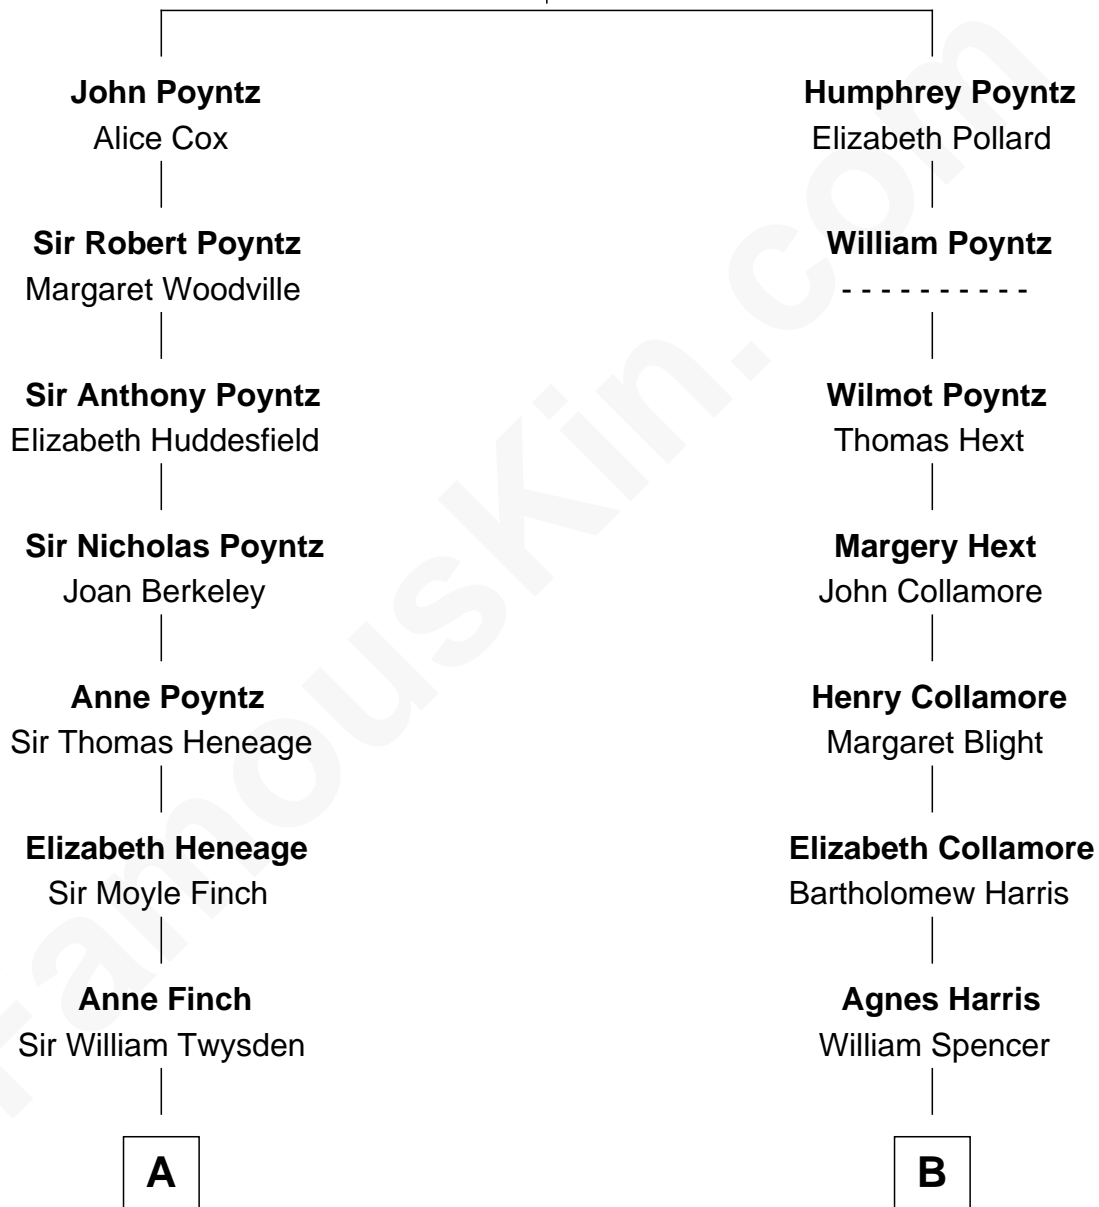

FamousKin.com Relationship Chart of

Lt. Gen. James Brudenell

Leader of the "Charge of the Light Brigade"

13th cousin 5 times removed of

Aaron Rodgers

NFL Quarterback

Sir Nicholas Poyntz

Elizabeth Mill

C

Darla Leigh Pittman
Edward Wesley Rodgers

Aaron Rodgers
NFL Quarterback

FamousKin.com