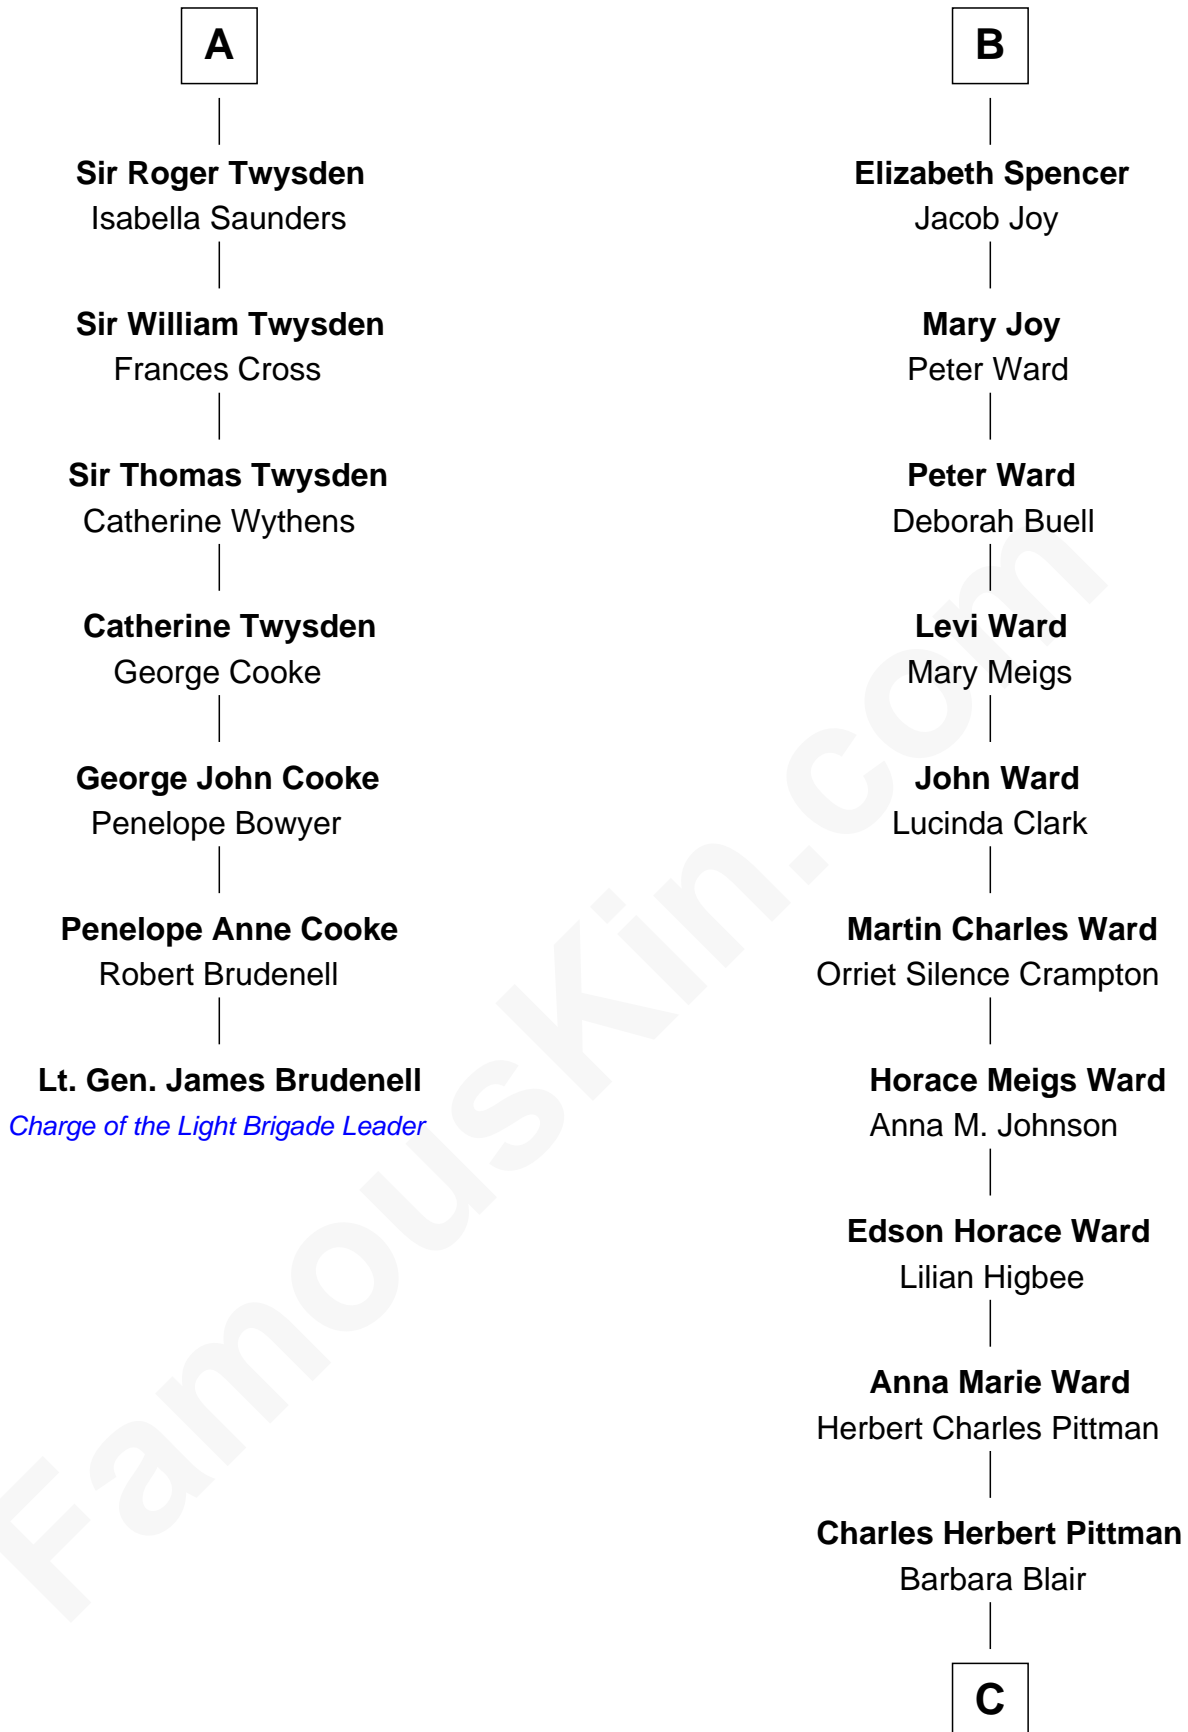

FamousKin.com Relationship Chart of

Lt. Gen. James Brudenell

Leader of the "Charge of the Light Brigade"

13th cousin 5 times removed of

Aaron Rodgers

NFL Quarterback

Sir Nicholas Poyntz

Elizabeth Mill