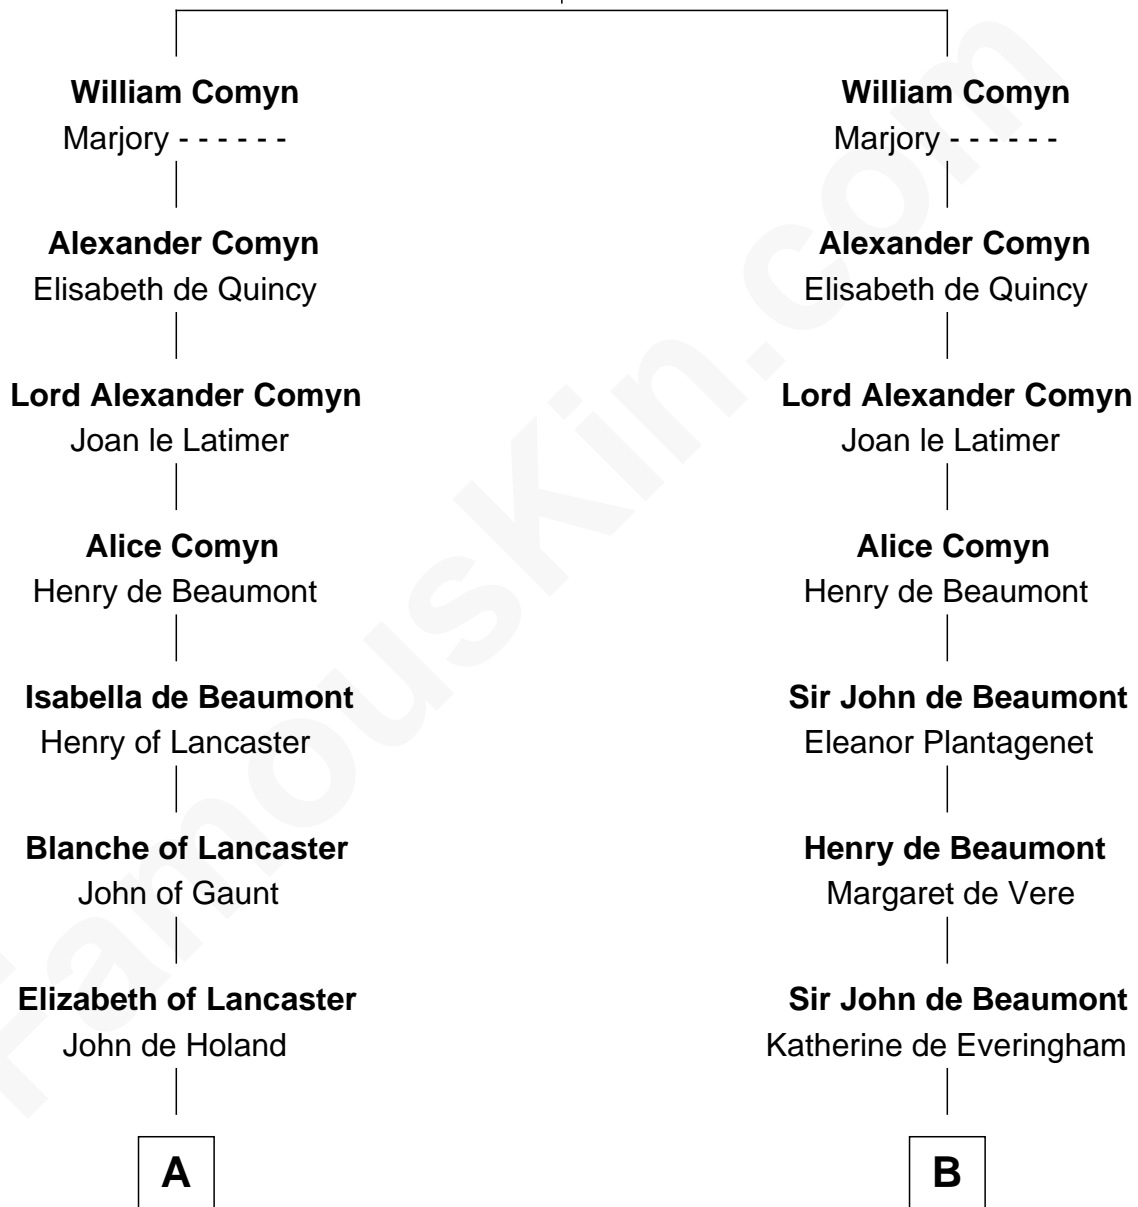

## Relationship Chart of

**Lt. Gen. James Brudenell**

*Leader of the "Charge of the Light Brigade"*

20th cousin of

**William C. C. Claiborne**

*1st Governor of Louisiana*

**Richard Comyn**  
Hextilda of Tynedale

**C**

**Sir Cecil Bishopp**

Anne Boscawen

**Anne Bishopp**

Robert Brudenell

**Robert Brudenell**

Penelope Anne Cooke

**Lt. Gen. James Brudenell**