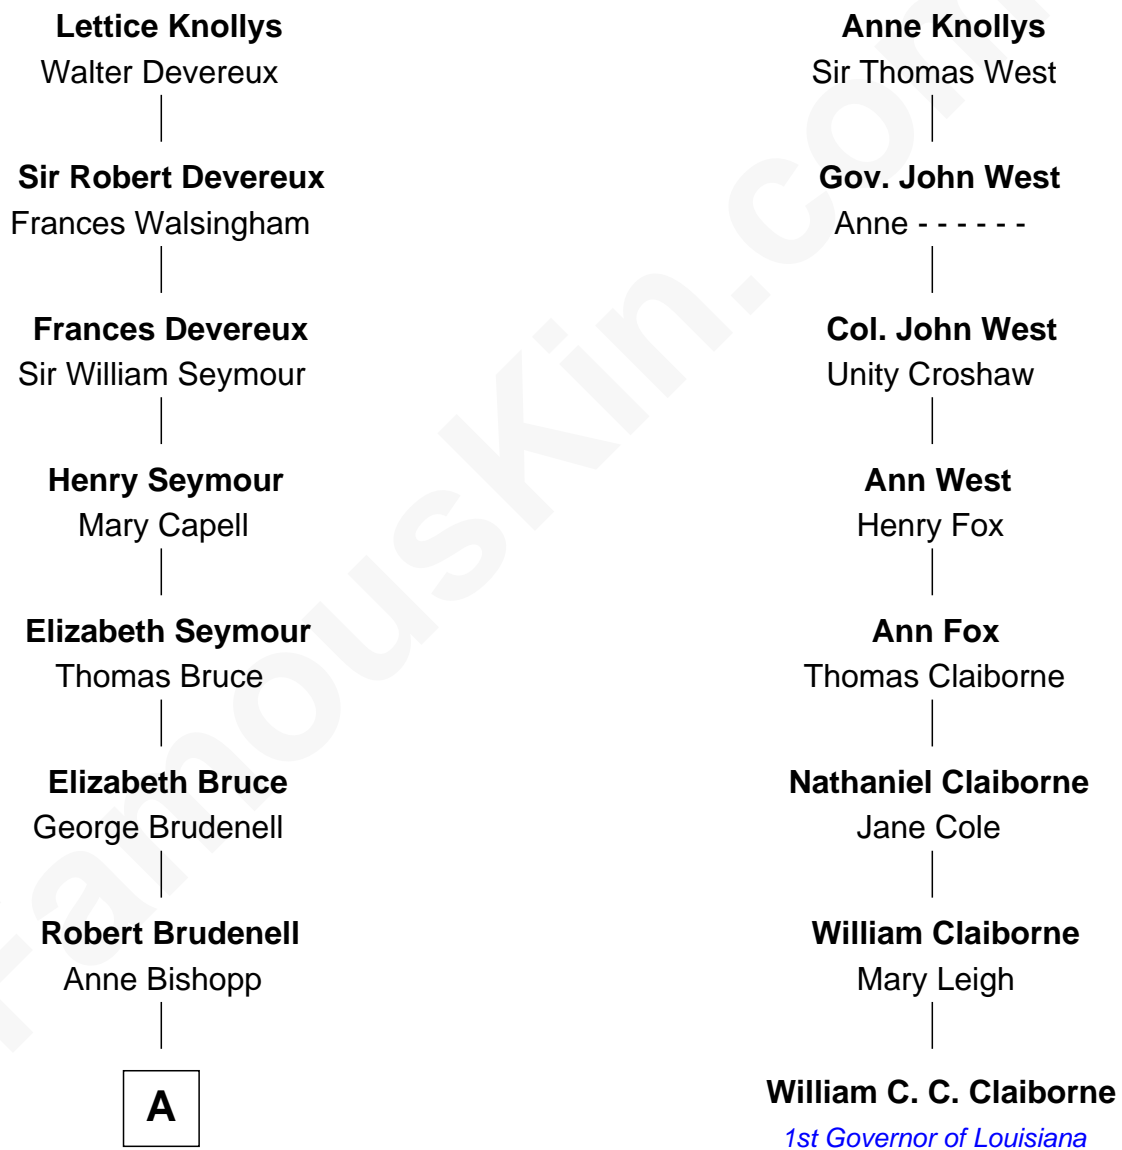

FamousKin.com Relationship Chart of

Lt. Gen. James Brudenell

Leader of the "Charge of the Light Brigade"

7th cousin 1 time removed of

William C. C. Claiborne

1st Governor of Louisiana

Sir Francis Knollys

Catherine Carey

A

Robert Brudenell
Penelope Anne Cooke

Lt. Gen. James Brudenell
Charge of the Light Brigade Leader

FamousKin.com