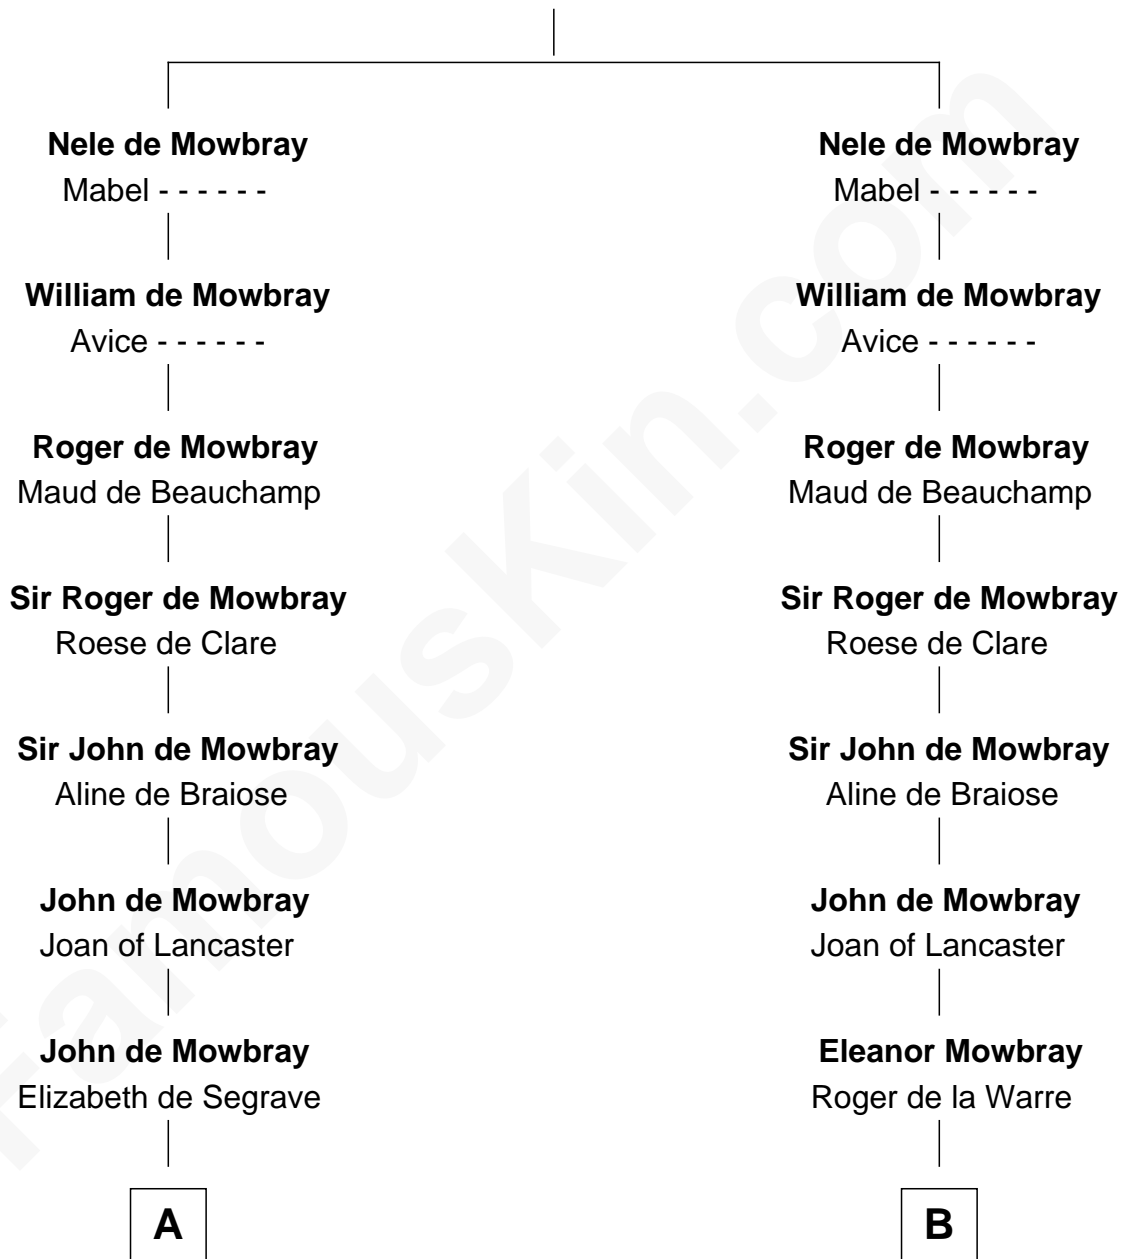

Roger de Mowbray

Alice de Gaunt