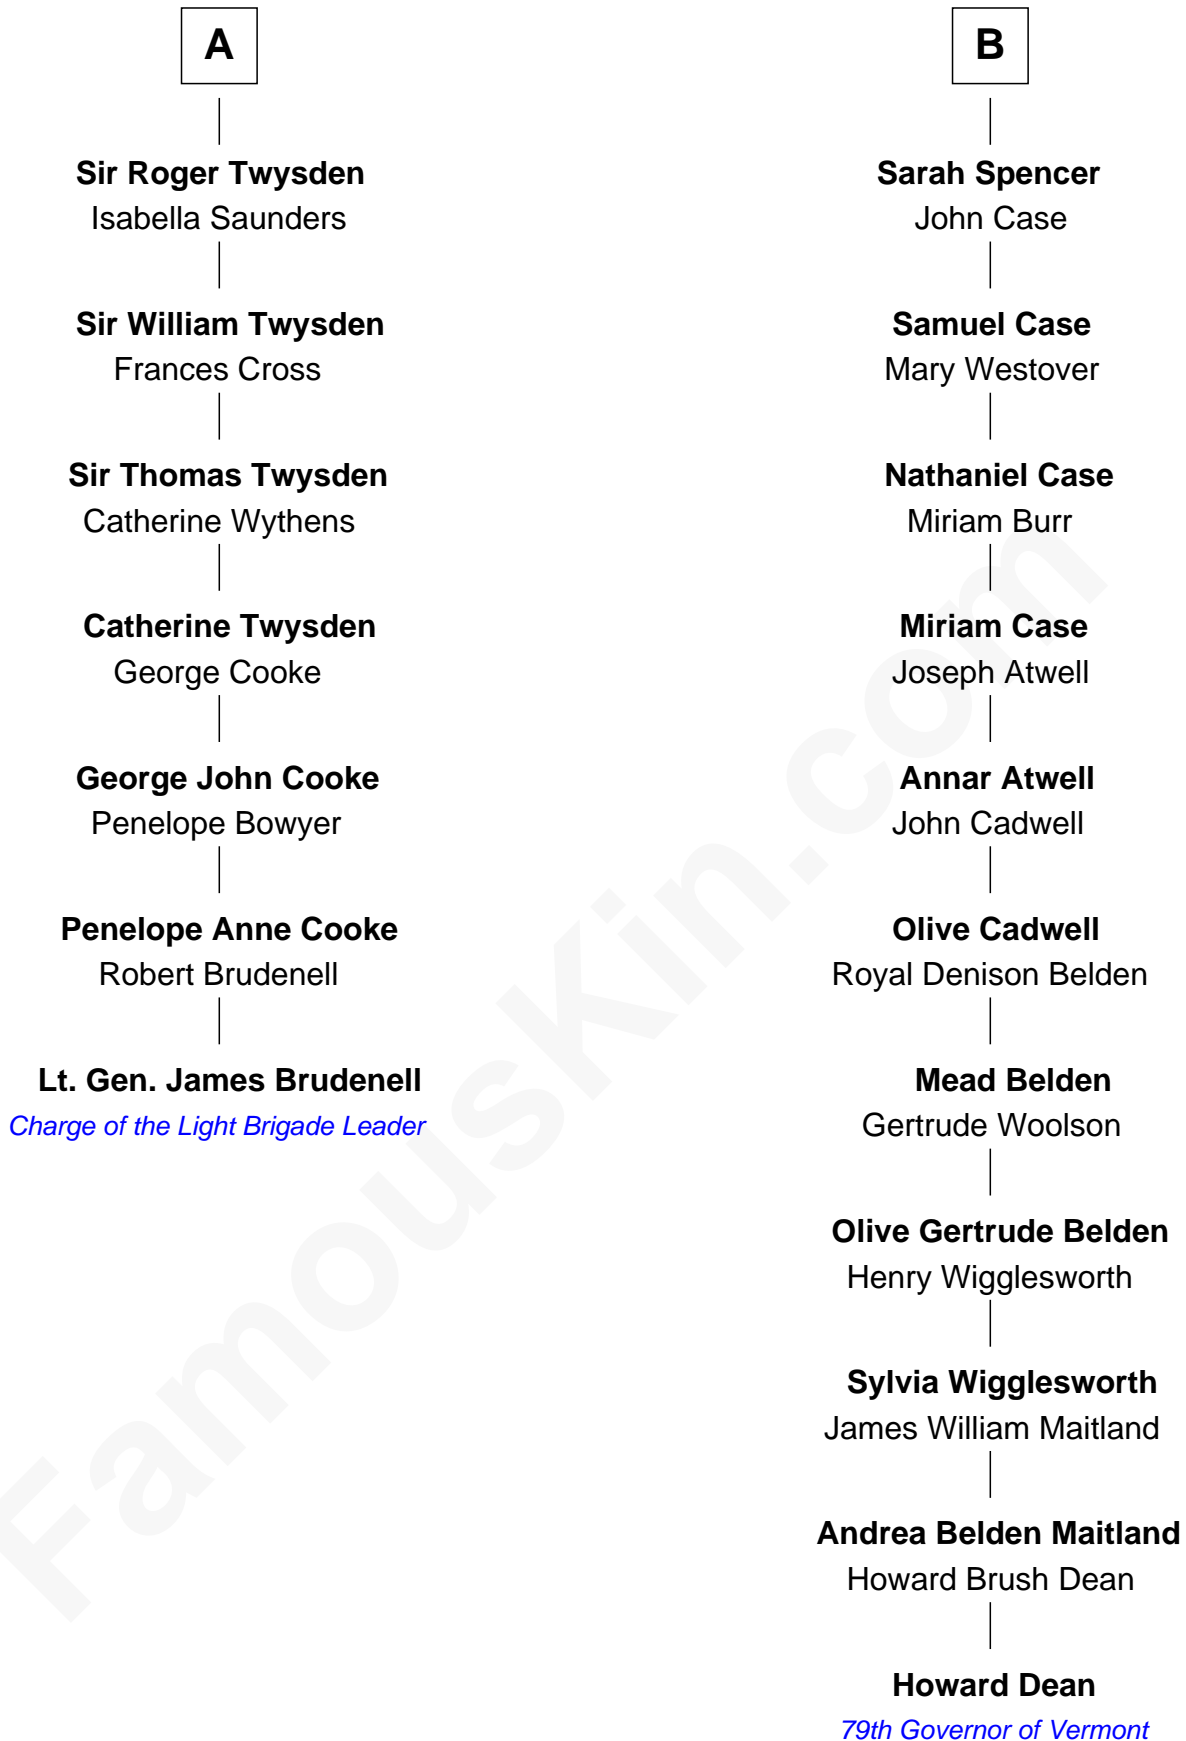

# FamousKin.com Relationship Chart of

**Lt. Gen. James Brudenell**

*Leader of the "Charge of the Light Brigade"*

13th cousin 4 times removed of

**Howard Dean**

*79th Governor of Vermont*

**Sir Nicholas Poyntz**

Elizabeth Mill

Howard Dean photo by [John Hoke](#) (CC BY-SA 2.0)