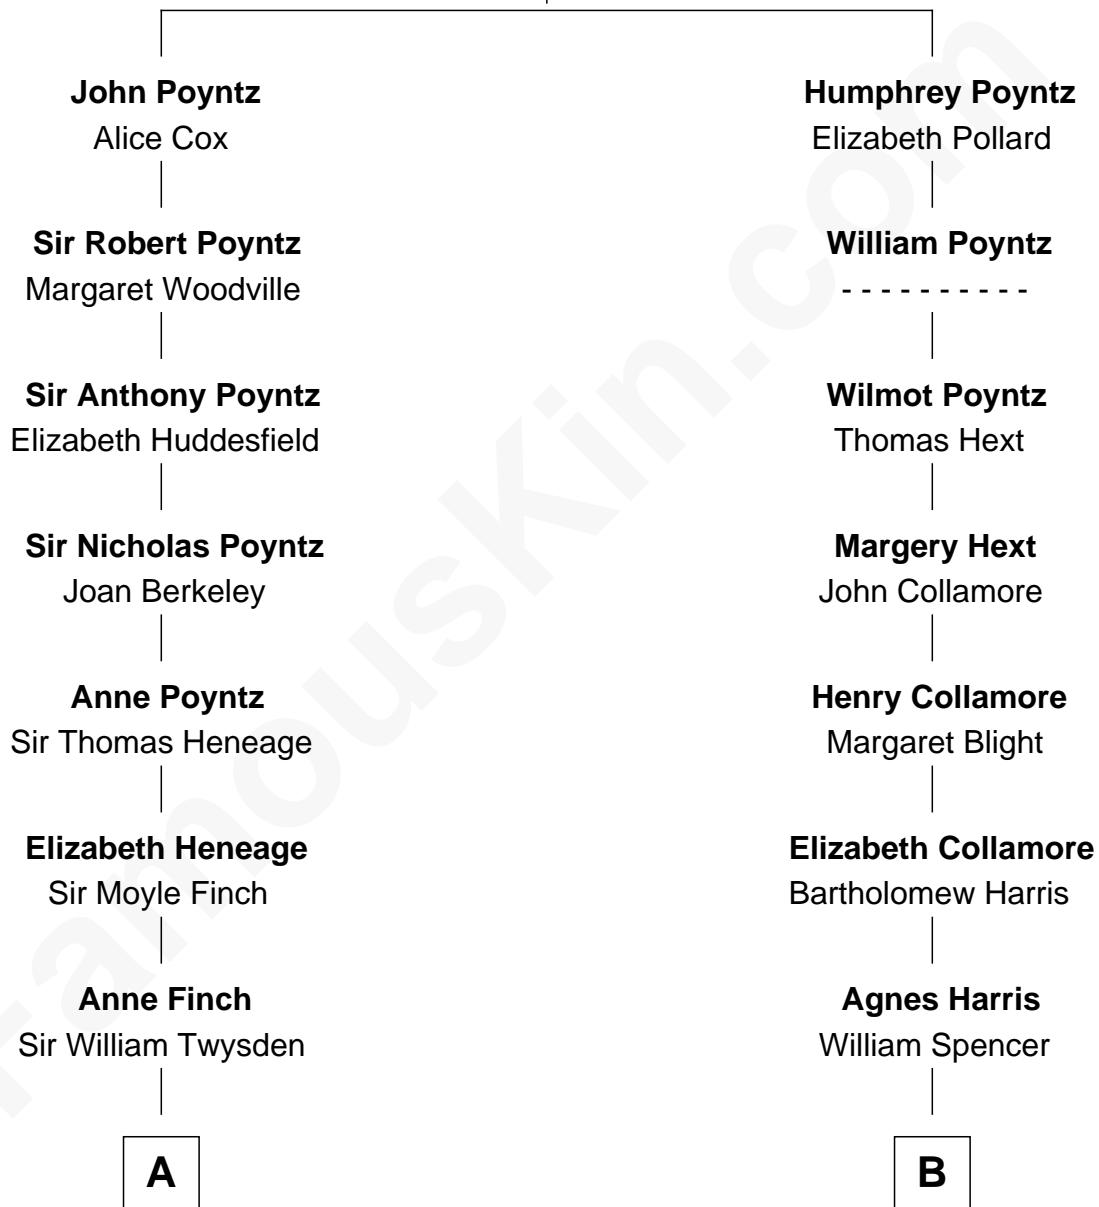

# FamousKin.com Relationship Chart of

**Lt. Gen. James Brudenell**

*Leader of the "Charge of the Light Brigade"*

13th cousin 4 times removed of

**Howard Dean**

*79th Governor of Vermont*

**Sir Nicholas Poyntz**

Elizabeth Mill

Howard Dean photo by [John Hoke](#) (CC BY-SA 2.0)